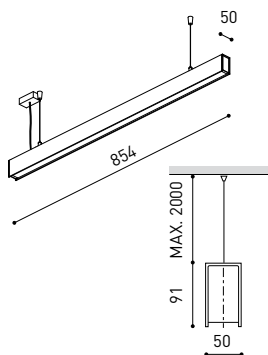

DIMENSIONS

ACCESSORIES

Name	FIFTY SUSP CUSTOM 90 3000K WT
Reference	A2331111WT
Color	Textured white
RAL	9016
Category	CUSTOM SYSTEMS

PRODUCT

FIFTY SUSP CUSTOM 90 3000K WT

A2331111WT

Textured white

9016

CUSTOM SYSTEMS

LIGHTING INFORMATION

Light source	LED
Gross luminous flux	2190 Lm
Power	15,3 W
Power values of the system	18,00 W
Colour temperature	3000 K
Colour Rendering Index	CRI>90
Chromatic stability	MacAdam Step 2
Light beam angle	102°
Lighting efficiency	70%
Efficacy	143 Lm/W
Current intensity	600 mA
Control through bluetooth	Please Consult
Driver	Included - Fast Connect
Electrical insulation class	Ⓜ
Voltage	220 V/240 V
Frequency	50/60 Hz
Energy efficiency	A+
LED lifespan	L80B10 (Tc=80°C) >60.000h

OTHER DATA

Ingress Protection	IP20
Diffuser included	Yes
Weight	3550 g.
Packaged weight	4990 g.
Packaging dimensions	Ø168 × 1020 mm
Units per package	1
Materials	Aluminium / Polycarbonate

Fifty Custom, is Arkoslight's profile solution for surface, recessed, suspension or wall applications for lighting projects where a very specific length is required. A tailored suit.