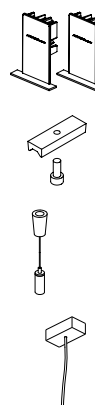

DIMENSIONS

ACCESSORIES

CUSTOM ACCESSORIES

WIRE TRIMLESS ACCESSORY

Name	FIFTY SUSP CUSTOM 90 3000K WT
Reference	A2331111WT
Color	Textured white
RAL	9016
Category	CUSTOM SYSTEMS

PRODUCT

FIFTY SUSP CUSTOM 90 3000K WT

OTHER DATA

Ingress Protection	IP20
Diffuser included	Yes
Weight	3550 g.
Packaged weight	4990 g.
Packaging dimensions	Ø168 × 1020 mm
Units per package	1
Materials	Aluminium / Polycarbonate

Fifty Custom, is Arkoslight's profile solution for surface, recessed, suspension or wall applications for lighting projects where a very specific length is required. A tailored suit.

POLAR DIAGRAM

CONICAL DIAGRAM

FIFTY 2 End Cap Kit	1050-00-10-   WT   NT
FIFTY Straight Joiner	1050-01-80
FIFTY Suspension Cable	1050-00-01 At least 2 units needed. Extra unit each 120 cm. required
FIFTY Suspension Power Line	A233-00-00-   WT   NT
	A233-00-10-   WT   NT

COLOUR | WT □ RAL 9016 | NT ■ RAL 9005 |

MATERIAL |  AL |