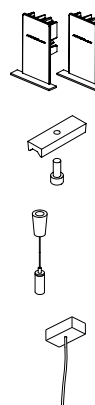

DIMENSIONS

ACCESSORIES

CUSTOM ACCESSORIES

WIRE TRIMLESS ACCESSORY

Name	FIFTY SUSP CUSTOM 90 4000K NT
Reference	A2331112NT
Color	Textured black
RAL	9005
Category	CUSTOM SYSTEMS

PRODUCT

FIFTY SUSP CUSTOM 90 4000K NT
 A2331112NT
 Textured black
 9005
 CUSTOM SYSTEMS

LIGHTING INFORMATION

Light source	LED
Gross luminous flux	2250 Lm
Power	15,3 W
Power values of the system	18,00 W
Colour temperature	4000 K
Colour Rendering Index	CRI>90
Chromatic stability	MacAdam Step 2
Light beam angle	102°
Lighting efficiency	70%
Efficacy	147 Lm/W
Current intensity	600 mA
Control through bluetooth	Please Consult
Driver	Included - Fast Connect
Electrical insulation class	⊕
Voltage	220 V/240 V
Frequency	50/60 Hz
Energy efficiency	A+
LED lifespan	L80B10 (Tc=80°C) >60.000h

OTHER DATA

Ingress Protection	IP20
Diffuser included	Yes
Weight	3550 g.
Packaged weight	4990 g.
Packaging dimensions	Ø168 × 1020 mm
Units per package	1
Materials	Aluminium / Polycarbonate

Fifty Custom, is Arkoslight's profile solution for surface, recessed, suspension or wall applications for lighting projects where a very specific length is required. A tailored suit.

POLAR DIAGRAM

CONICAL DIAGRAM

FIFTY 2 End Cap Kit	1050-00-10- WT NT
FIFTY Straight Joiner	1050-01-80
FIFTY Suspension Cable	1050-00-01 At least 2 units needed. Extra unit each 120 cm. required
FIFTY Suspension Power Line	A233-00-00- WT NT
	A233-00-10- WT NT