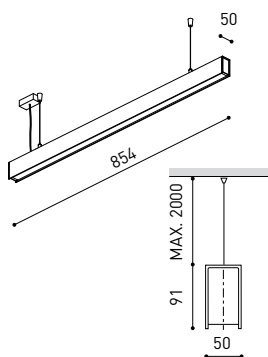

DIMENSIONS

ACCESSORIES

Name	FIFTY SUSP CUSTOM 90 4000K NT
Reference	A2331112NT
Color	Textured black
RAL	9005
Category	CUSTOM SYSTEMS

PRODUCT

FIFTY SUSP CUSTOM 90 4000K NT
A2331112NT
Textured black
9005
CUSTOM SYSTEMS

LIGHTING INFORMATION

Light source	LED
Gross luminous flux	2250 Lm
Power	15,3 W
Power values of the system	18,00 W
Colour temperature	4000 K
Colour Rendering Index	CRI>90
Chromatic stability	MacAdam Step 2
Light beam angle	102°
Lighting efficiency	70%
Efficacy	147 Lm/W
Current intensity	600 mA
Control through bluetooth	Please Consult
Driver	Included - Fast Connect
Electrical insulation class	⊕
Voltage	220 V/240 V
Frequency	50/60 Hz
Energy efficiency	A+
LED lifespan	L80B10 (Tc=80°C) >60.000h

OTHER DATA

Ingress Protection	IP20
Diffuser included	Yes
Weight	3550 g.
Packaged weight	4990 g.
Packaging dimensions	Ø168 × 1020 mm
Units per package	1
Materials	Aluminium / Polycarbonate

Fifty Custom, is Arkoslight's profile solution for surface, recessed, suspension or wall applications for lighting projects where a very specific length is required. A tailored suit.