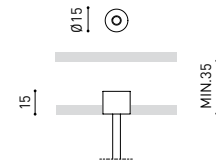

PRODUCT	
Model	Mains Thick Trimless
Reference	A023-00-02- | W | N |
Colour	W ☐ RAL 9016 | N ☐ RAL 9005
Category	Accessories

As many pieces as needed
according to your product