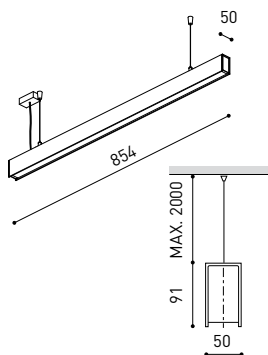

DIMENSIONS

ACCESSORIES

CUSTOM ACCESSORIES

WIRE TRIMLESS ACCESSORY

Name	FIFTY SUSP CUSTOM 90 4000K WT
Reference	A2331112WT
Color	Textured white
RAL	9016
Category	CUSTOM SYSTEMS

PRODUCT

FIFTY SUSP CUSTOM 90 4000K WT

OTHER DATA

Ingress Protection	IP20
Diffuser included	Yes
Weight	3550 g.
Packaged weight	4990 g.
Packaging dimensions	Ø168 × 1020 mm
Units per package	1
Materials	Aluminium / Polycarbonate

Fifty Custom, is Arkoslight's profile solution for surface, recessed, suspension or wall applications for lighting projects where a very specific length is required. A tailored suit.

POLAR DIAGRAM

CONICAL DIAGRAM

FIFTY 2 End Cap Kit	1050-00-10- WT NT
FIFTY Straight Joiner	1050-01-80
FIFTY Suspension Cable	1050-00-01 At least 2 units needed. Extra unit each 120 cm. required
FIFTY Suspension Power Line	A233-00-00- WT NT
	A233-00-10- WT NT