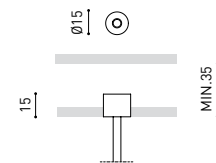

Wire Trimless Accessory is a collection of accessories for fitting tensioners and cables to Arkoslight luminaires suspended directly from the ceiling with any visible ceiling rose or fixings. This achieves a minimalist application with a visually tidy finish.

With Wire Trimless Accessory the items adjacent to the ceiling of the standard product (ceiling roses, fixings, driver boxes, etc.) are concealed by a simple recessed application.

Wire Trimless Accessory reduces the visual impact of the installation leading to extremely minimalist aesthetics. The wires come out of the ceiling material as a part of the structure. This detail creates a much purer, more essential layout, particular when several luminaires are fitted in an arrangement.