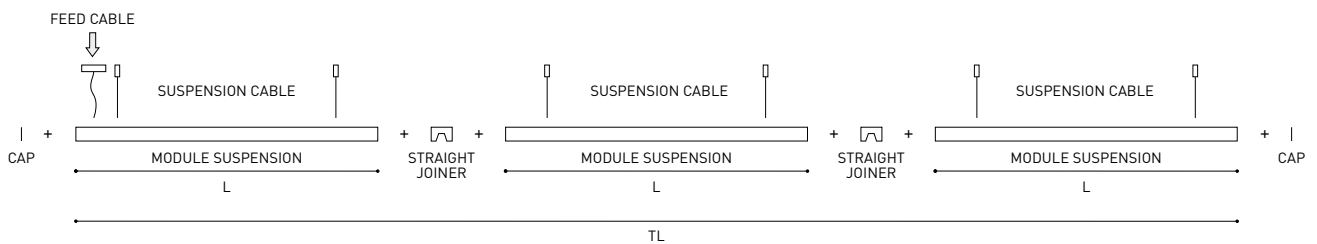

FIFTY 2 End Cap Kit	1050-00-10- | WT | NT |
FIFTY Straight Joiner	1050-01-80
FIFTY Suspension Cable	1050-00-01 At least 2 units needed. Extra unit each 120 cm. required
FIFTY Suspension Power Line	A233-00-00- | WT | NT |
	A233-00-10- | WT | NT |

COLOUR | WT □ RAL 9016 | NT ■ RAL 9005 |

MATERIAL | AL |