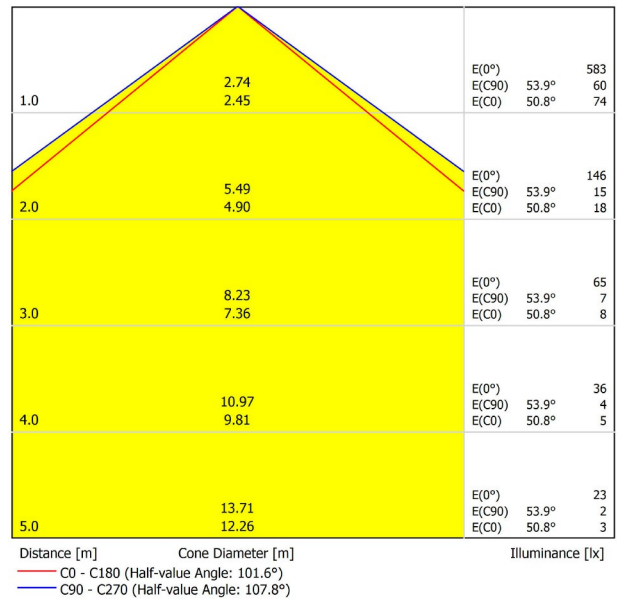

CONICAL DIAGRAM