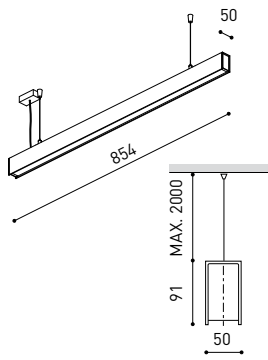

DIMENSIONS

ACCESSORIES

Name	FIFTY SUSP CUSTOM 90 DIM DALI/PUSH 3000K NT
Reference	A2331121NT
Color	Textured black
RAL	9005
Category	CUSTOM SYSTEMS

PRODUCT

FIFTY SUSP CUSTOM 90 DIM DALI/PUSH 3000K NT

A2331121NT

Textured black

9005

CUSTOM SYSTEMS

LIGHTING INFORMATION

Light source	LED
Gross luminous flux	2190 Lm
Power	15,3 W
Power values of the system	17,39 W
Colour temperature	3000 K
Colour Rendering Index	CRI>90
Chromatic stability	MacAdam Step 2
Light beam angle	102°
Lighting efficiency	70%
Efficacy	143 Lm/W
Current intensity	600 mA
Dimming	DALI / Push
Control through bluetooth	Please Consult
Driver	Included - Fast Connect
Electrical insulation class	⊕
Voltage	220 V/240 V
Frequency	50/60 Hz
Energy efficiency	A+
LED lifespan	L80B10 (Tc=80°C) >60.000h

OTHER DATA

Ingress Protection	IP20
Diffuser included	Yes
Weight	3550 g.
Packaged weight	4990 g.
Packaging dimensions	Ø168 × 1020 mm
Units per package	1
Materials	Aluminium / Polycarbonate

Fifty Custom, is Arkoslight's profile solution for surface, recessed, suspension or wall applications for lighting projects where a very specific length is required. A tailored suit.