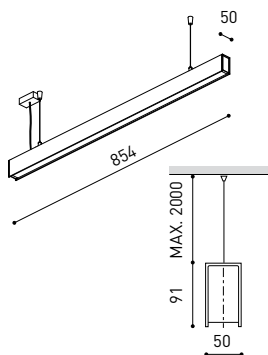

DIMENSIONS

ACCESSORIES

CUSTOM ACCESSORIES

WIRE TRIMLESS ACCESSORY

Name	FIFTY SUSP CUSTOM 90 DIM DALI/PUSH 3000K WT
Reference	A2331121WT
Color	Textured white
RAL	9016
Category	CUSTOM SYSTEMS

PRODUCT

Light source	LED
Gross luminous flux	2190 Lm
Power	15,3 W
Power values of the system	17,39 W
Colour temperature	3000 K
Colour Rendering Index	CRI>90
Chromatic stability	MacAdam Step 2
Light beam angle	102°
Lighting efficiency	70%
Efficacy	143 Lm/W
Current intensity	600 mA
Dimming	DALI / Push
Control through bluetooth	Please Consult
Driver	Included - Fast Connect
Electrical insulation class	⊕
Voltage	220 V/240 V
Frequency	50/60 Hz
Energy efficiency	A+
LED lifespan	L80B10 (Tc=80°C) >60.000h

LIGHTING INFORMATION

Ingress Protection	IP20
Diffuser included	Yes
Weight	3550 g.
Packaged weight	4990 g.
Packaging dimensions	Ø168 × 1020 mm
Units per package	1
Materials	Aluminium / Polycarbonate

OTHER DATA