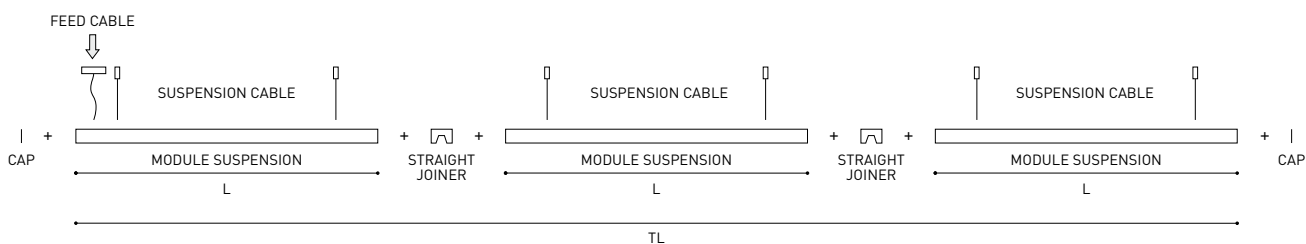

FIFTY 2 End Cap Kit	1050-00-10- WT NT
FIFTY Straight Joiner	1050-01-80
FIFTY Suspension Cable	1050-00-01 At least 2 units needed. Extra unit each 120 cm. required
FIFTY Suspension Power Line	A233-00-00- WT NT
	A233-00-10- WT NT