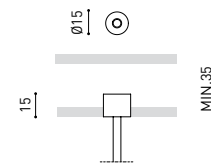

Wire Trimless Accessory is a collection of accessories for fitting tensioners and cables to Arkoslight luminaires suspended directly from the ceiling with any visible ceiling rose or fixings. This achieves a minimalist application with a visually tidy finish.

With Wire Trimless Accessory the items adjacent to the ceiling of the standard product (ceiling roses, fixings, driver boxes, etc.) are concealed by a simple recessed application.

Wire Trimless Accessory reduces the visual impact of the installation leading to extremely minimalist aesthetics. The wires come out of the ceiling material as a part of the structure. This detail creates a much purer, more essential layout, particular when several luminaires are fitted in an arrangement.