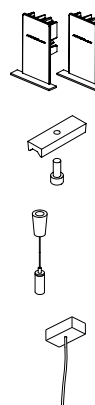

DIMENSIONS

ACCESSORIES

CUSTOM ACCESSORIES

WIRE TRIMLESS ACCESSORY

Name	FIFTY SUSP CUSTOM 90 DIM DALI/PUSH 3000K WT
Reference	A2331121WT
Color	Textured white
RAL	9016
Category	CUSTOM SYSTEMS

PRODUCT

Light source	LED
Gross luminous flux	2190 Lm
Power	15,3 W
Power values of the system	17,39 W
Colour temperature	3000 K
Colour Rendering Index	CRI>90
Chromatic stability	MacAdam Step 2
Light beam angle	102°
Lighting efficiency	70%
Efficacy	143 Lm/W
Current intensity	600 mA
Dimming	DALI / Push
Control through bluetooth	Please Consult
Driver	Included - Fast Connect
Electrical insulation class	⊕
Voltage	220 V/240 V
Frequency	50/60 Hz
Energy efficiency	A+
LED lifespan	L80B10 (Tc=80°C) >60.000h

LIGHTING INFORMATION

Ingress Protection	IP20
Diffuser included	Yes
Weight	3550 g.
Packaged weight	4990 g.
Packaging dimensions	Ø168 × 1020 mm
Units per package	1
Materials	Aluminium / Polycarbonate

OTHER DATA

Fifty Custom, is Arkoslight's profile solution for surface, recessed, suspension or wall applications for lighting projects where a very specific length is required. A tailored suit.

POLAR DIAGRAM

CONICAL DIAGRAM

FIFTY 2 End Cap Kit	1050-00-10- WT NT
FIFTY Straight Joiner	1050-01-80
FIFTY Suspension Cable	1050-00-01 At least 2 units needed. Extra unit each 120 cm. required
FIFTY Suspension Power Line	A233-00-00- WT NT
	A233-00-10- WT NT