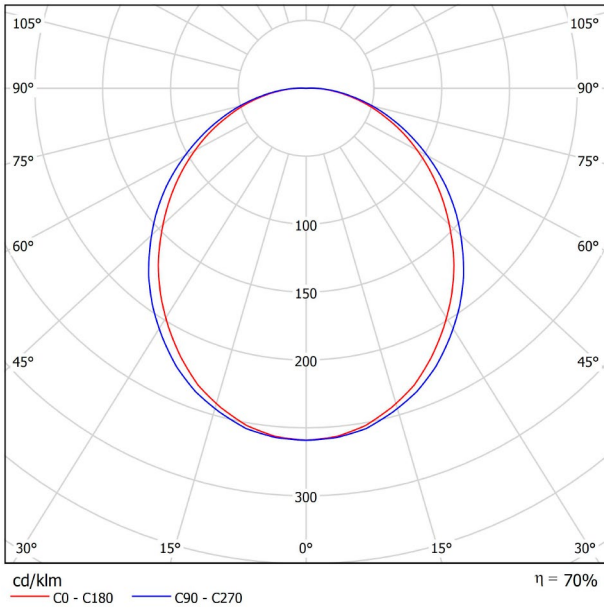

POLAR DIAGRAM