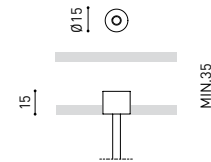

PRODUCT	
Model	Mains Thick Trimless
Reference	A023-00-02- | W | N |
Colour	W ☐ RAL 9016 | N ☐ RAL 9005
Category	Accessories

As many pieces as needed
according to your product