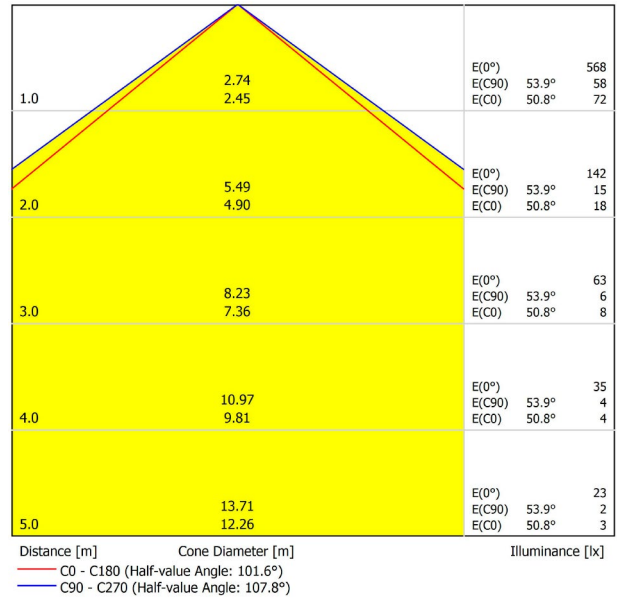

CONICAL DIAGRAM