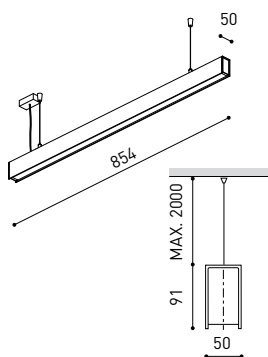

DIMENSIONS

ACCESSORIES

CUSTOM ACCESSORIES

WIRE TRIMLESS ACCESSORY

Name	FIFTY SUSP CUSTOM 90 DIM DALI/PUSH 4000K NT
Reference	A2331122NT
Color	Textured black
RAL	9005
Category	CUSTOM SYSTEMS

PRODUCT

Name	FIFTY SUSP CUSTOM 90 DIM DALI/PUSH 4000K NT
Reference	A2331122NT
Color	Textured black
RAL	9005
Category	CUSTOM SYSTEMS

OTHER DATA

Ingress Protection	IP20
Diffuser included	Yes
Weight	3550 g.
Packaged weight	4990 g.
Packaging dimensions	Ø168 × 1020 mm
Units per package	1
Materials	Aluminium / Polycarbonate

Fifty Custom, is Arkoslight's profile solution for surface, recessed, suspension or wall applications for lighting projects where a very specific length is required. A tailored suit.

POLAR DIAGRAM

CONICAL DIAGRAM

FIFTY 2 End Cap Kit	1050-00-10- WT NT
FIFTY Straight Joiner	1050-01-80
FIFTY Suspension Cable	1050-00-01 <small>At least 2 units needed. Extra unit each 120 cm. required</small>
FIFTY Suspension Power Line	A233-00-00- WT NT
	A233-00-10- WT NT