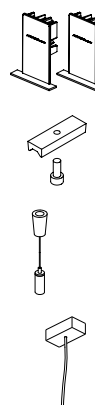

DIMENSIONS

ACCESSORIES

CUSTOM ACCESSORIES

WIRE TRIMLESS ACCESSORY

Name	FIFTY SUSP CUSTOM 90 DIM DALI/PUSH 4000K WT
Reference	A2331122WT
Color	Textured white
RAL	9016
Category	CUSTOM SYSTEMS

PRODUCT

Name	FIFTY SUSP CUSTOM 90 DIM DALI/PUSH 4000K WT
Reference	A2331122WT
Color	Textured white
RAL	9016
Category	CUSTOM SYSTEMS

OTHER DATA

Ingress Protection	IP20
Diffuser included	Yes
Weight	3550 g.
Packaged weight	4990 g.
Packaging dimensions	Ø168 × 1020 mm
Units per package	1
Materials	Aluminium / Polycarbonate

Fifty Custom, is Arkoslight's profile solution for surface, recessed, suspension or wall applications for lighting projects where a very specific length is required. A tailored suit.

POLAR DIAGRAM

CONICAL DIAGRAM

<b>FIFTY 2 End Cap Kit</b>	1050-00-10-   WT   NT
<b>FIFTY Straight Joiner</b>	1050-01-80
<b>FIFTY Suspension Cable</b>	1050-00-01 At least 2 units needed. Extra unit each 120 cm. required
<b>FIFTY Suspension Power Line</b>	A233-00-00-   WT   NT
	A233-00-10-   WT   NT

COLOUR | WT □ RAL 9016 | NT ■ RAL 9005 |

MATERIAL | AL |