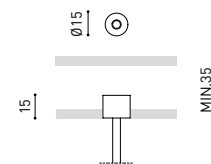

PRODUCT	
Model	Mains Thick Trimless
Reference	A023-00-02- | W | N |
Colour	W ☐ RAL 9016 | N ☐ RAL 9005
Category	Accessories

As many pieces as needed
according to your product