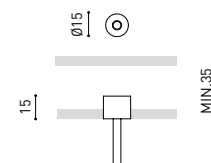

Wire Trimless Accessory is a collection of accessories for fitting tensioners and cables to Arkoslight luminaires suspended directly from the ceiling with any visible ceiling rose or fixings. This achieves a minimalist application with a visually tidy finish.

With Wire Trimless Accessory the items adjacent to the ceiling of the standard product (ceiling roses, fixings, driver boxes, etc.) are concealed by a simple recessed application.

Wire Trimless Accessory reduces the visual impact of the installation leading to extremely minimalist aesthetics. The wires come out of the ceiling material as a part of the structure. This detail creates a much purer, more essential layout, particular when several luminaires are fitted in an arrangement.