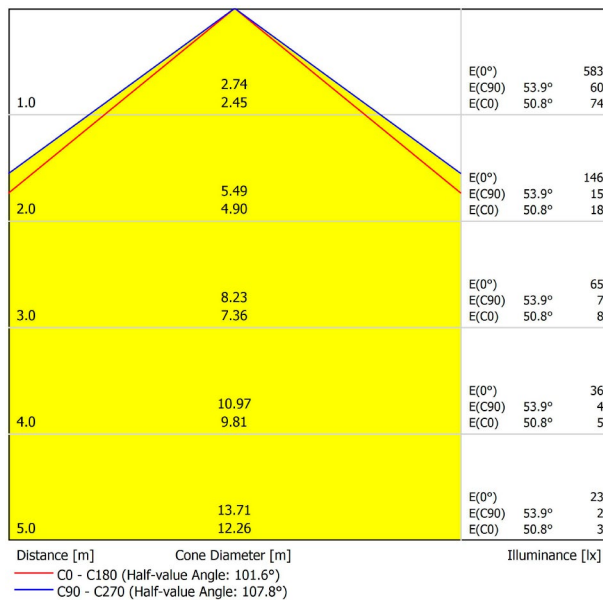

CONICAL DIAGRAM