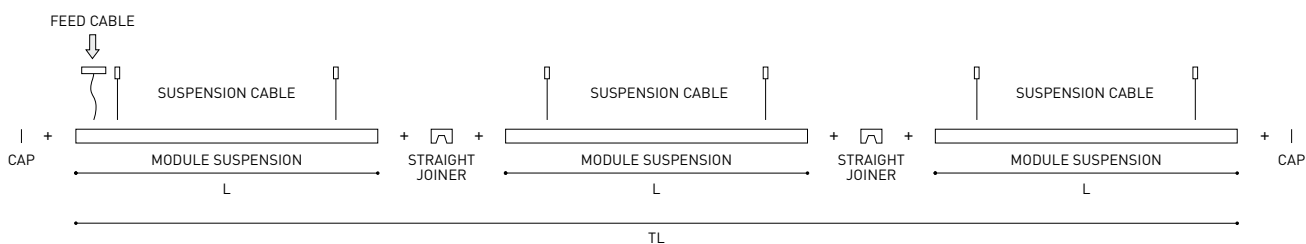

FIFTY 2 End Cap Kit	1050-00-10- | WT | NT |
FIFTY Straight Joiner	1050-01-80
FIFTY Suspension Cable	1050-00-01 At least 2 units needed. Extra unit each 120 cm. required
FIFTY Suspension Power Line	A233-00-00- | WT | NT |
	A233-00-10- | WT | NT |

COLOUR | WT □ RAL 9016 | NT ■ RAL 9005 |

MATERIAL | AL |