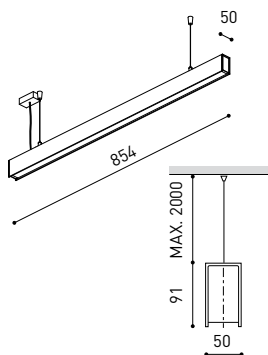

DIMENSIONS

ACCESSORIES

CUSTOM ACCESSORIES

WIRE TRIMLESS ACCESSORY

Name	FIFTY SUSP CUSTOM 90 DIM DALI/PUSH 4000K WT
Reference	A2331122WT
Color	Textured white
RAL	9016
Category	CUSTOM SYSTEMS

PRODUCT

Name	FIFTY SUSP CUSTOM 90 DIM DALI/PUSH 4000K WT
Reference	A2331122WT
Color	Textured white
RAL	9016
Category	CUSTOM SYSTEMS

OTHER DATA

Ingress Protection	IP20
Diffuser included	Yes
Weight	3550 g.
Packaged weight	4990 g.
Packaging dimensions	Ø168 × 1020 mm
Units per package	1
Materials	Aluminium / Polycarbonate

Fifty Custom, is Arkoslight's profile solution for surface, recessed, suspension or wall applications for lighting projects where a very specific length is required. A tailored suit.

POLAR DIAGRAM

CONICAL DIAGRAM

<b>FIFTY 2 End Cap Kit</b>	1050-00-10-   WT   NT
<b>FIFTY Straight Joiner</b>	1050-01-80
<b>FIFTY Suspension Cable</b>	1050-00-01 At least 2 units needed. Extra unit each 120 cm. required
<b>FIFTY Suspension Power Line</b>	A233-00-00-   WT   NT
	A233-00-10-   WT   NT