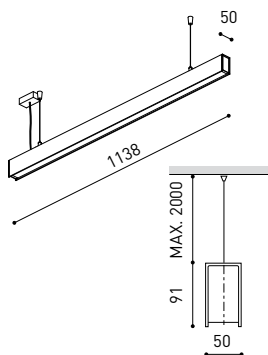

DIMENSIONS

ACCESSORIES

Name	FIFTY SUSP CUSTOM 120 3000K NT
Reference	A2331211NT
Color	Textured black
RAL	9005
Category	CUSTOM SYSTEMS

PRODUCT

FIFTY SUSP CUSTOM 120 3000K NT
A2331211NT
Textured black
9005
CUSTOM SYSTEMS

LIGHTING INFORMATION

Light source	LED
Gross luminous flux	2920 Lm
Power	20,4 W
Power values of the system	24,00 W
Colour temperature	3000 K
Colour Rendering Index	CRI>90
Chromatic stability	MacAdam Step 2
Light beam angle	102°
Lighting efficiency	70%
Efficacy	143 Lm/W
Current intensity	600 mA
Control through bluetooth	Please Consult
Driver	Included - Fast Connect
Electrical insulation class	⊕
Voltage	220 V/240 V
Frequency	50/60 Hz
Energy efficiency	A+
LED lifespan	L80B10 (Tc=80°C) >60.000h

OTHER DATA

Ingress Protection	IP20
Diffuser included	Yes
Weight	4730 g.
Packaged weight	6440 g.
Packaging dimensions	Ø168 × 1305 mm
Units per package	1
Materials	Aluminium / Polycarbonate

Fifty Custom, is Arkoslight's profile solution for surface, recessed, suspension or wall applications for lighting projects where a very specific length is required. A tailored suit.