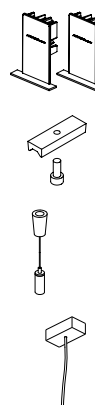

DIMENSIONS

ACCESSORIES

CUSTOM ACCESSORIES

WIRE TRIMLESS ACCESSORY

Name	FIFTY SUSP CUSTOM 120 3000K NT
Reference	A2331211NT
Color	Textured black
RAL	9005
Category	CUSTOM SYSTEMS

PRODUCT

FIFTY SUSP CUSTOM 120 3000K NT  
 A2331211NT  
 Textured black  
 9005  
 CUSTOM SYSTEMS

LIGHTING INFORMATION

Light source	LED
Gross luminous flux	2920 Lm
Power	20,4 W
Power values of the system	24,00 W
Colour temperature	3000 K
Colour Rendering Index	CRI>90
Chromatic stability	MacAdam Step 2
Light beam angle	102°
Lighting efficiency	70%
Efficacy	143 Lm/W
Current intensity	600 mA
Control through bluetooth	Please Consult
Driver	Included - Fast Connect
Electrical insulation class	⊕
Voltage	220 V/240 V
Frequency	50/60 Hz
Energy efficiency	A+
LED lifespan	L80B10 (Tc=80°C) >60.000h

OTHER DATA

Ingress Protection	IP20
Diffuser included	Yes
Weight	4730 g.
Packaged weight	6440 g.
Packaging dimensions	Ø168 × 1305 mm
Units per package	1
Materials	Aluminium / Polycarbonate

Fifty Custom, is Arkoslight's profile solution for surface, recessed, suspension or wall applications for lighting projects where a very specific length is required. A tailored suit.

POLAR DIAGRAM

CONICAL DIAGRAM

<b>FIFTY 2 End Cap Kit</b>	1050-00-10-   WT   NT
<b>FIFTY Straight Joiner</b>	1050-01-80
<b>FIFTY Suspension Cable</b>	1050-00-01 At least 2 units needed. Extra unit each 120 cm. required
<b>FIFTY Suspension Power Line</b>	A233-00-00-   WT   NT
	A233-00-10-   WT   NT