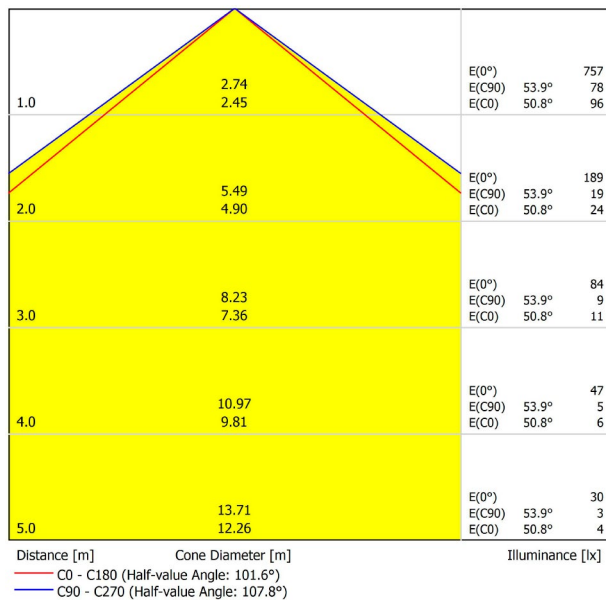

CONICAL DIAGRAM