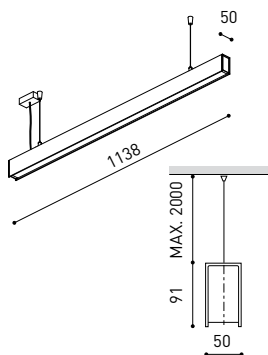

DIMENSIONS

ACCESSORIES

CUSTOM ACCESSORIES

WIRE TRIMLESS ACCESSORY

Name	FIFTY SUSP CUSTOM 120 3000K WT
Reference	A2331211WT
Color	Textured white
RAL	9016
Category	CUSTOM SYSTEMS

PRODUCT

FIFTY SUSP CUSTOM 120 3000K WT
A2331211WT
Textured white
9016
CUSTOM SYSTEMS

OTHER DATA

Ingress Protection	IP20
Diffuser included	Yes
Weight	4730 g.
Packaged weight	6440 g.
Packaging dimensions	Ø168 × 1305 mm
Units per package	1
Materials	Aluminium / Polycarbonate

Fifty Custom, is Arkoslight's profile solution for surface, recessed, suspension or wall applications for lighting projects where a very specific length is required. A tailored suit.

POLAR DIAGRAM

CONICAL DIAGRAM

FIFTY 2 End Cap Kit	1050-00-10- WT NT
FIFTY Straight Joiner	1050-01-80
FIFTY Suspension Cable	1050-00-01 <small>At least 2 units needed. Extra unit each 120 cm. required</small>
FIFTY Suspension Power Line	A233-00-00- WT NT
	A233-00-10- WT NT