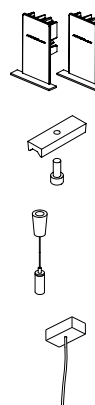

DIMENSIONS

ACCESSORIES

CUSTOM ACCESSORIES

WIRE TRIMLESS ACCESSORY

Name	FIFTY SUSP CUSTOM 120 3000K WT
Reference	A2331211WT
Color	Textured white
RAL	9016
Category	CUSTOM SYSTEMS

PRODUCT

FIFTY SUSP CUSTOM 120 3000K WT
A2331211WT
Textured white
9016
CUSTOM SYSTEMS

LIGHTING INFORMATION

Light source	LED
Gross luminous flux	2920 Lm
Power	20,4 W
Power values of the system	24,00 W
Colour temperature	3000 K
Colour Rendering Index	CRI>90
Chromatic stability	MacAdam Step 2
Light beam angle	102°
Lighting efficiency	70%
Efficacy	143 Lm/W
Current intensity	600 mA
Control through bluetooth	Please Consult
Driver	Included - Fast Connect
Electrical insulation class	⊕
Voltage	220 V/240 V
Frequency	50/60 Hz
Energy efficiency	A+
LED lifespan	L80B10 (Tc=80°C) >60.000h

OTHER DATA

Ingress Protection	IP20
Diffuser included	Yes
Weight	4730 g.
Packaged weight	6440 g.
Packaging dimensions	Ø168 × 1305 mm
Units per package	1
Materials	Aluminium / Polycarbonate

Fifty Custom, is Arkoslight's profile solution for surface, recessed, suspension or wall applications for lighting projects where a very specific length is required. A tailored suit.

POLAR DIAGRAM

CONICAL DIAGRAM

FIFTY 2 End Cap Kit	1050-00-10- WT NT
FIFTY Straight Joiner	1050-01-80
FIFTY Suspension Cable	1050-00-01 <small>At least 2 units needed. Extra unit each 120 cm. required</small>
FIFTY Suspension Power Line	A233-00-00- WT NT
	A233-00-10- WT NT