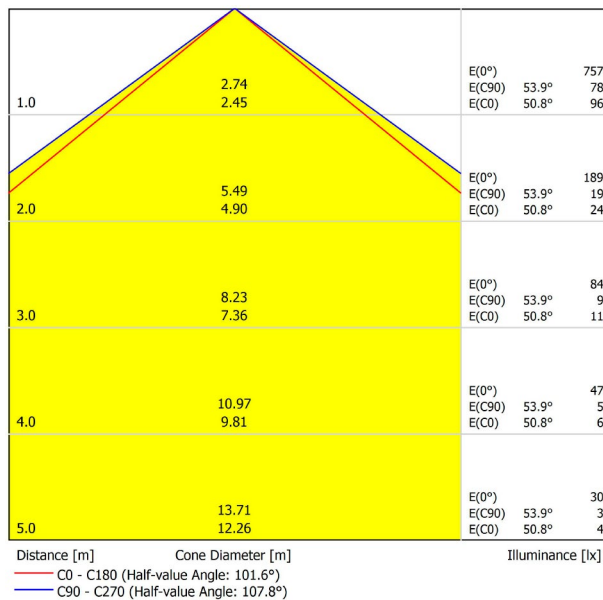

CONICAL DIAGRAM