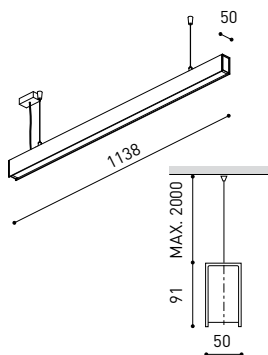

DIMENSIONS

ACCESSORIES

CUSTOM ACCESSORIES

WIRE TRIMLESS ACCESSORY

|           |                                |
|-----------|--------------------------------|
| Name      | FIFTY SUSP CUSTOM 120 4000K NT |
| Reference | A2331212NT                     |
| Color     | Textured black                 |
| RAL       | 9005                           |
| Category  | CUSTOM SYSTEMS                 |

LIGHTING INFORMATION

OTHER DATA

|                      |                           |
|----------------------|---------------------------|
| Ingress Protection   | IP20                      |
| Diffuser included    | Yes                       |
| Weight               | 4730 g.                   |
| Packaged weight      | 6440 g.                   |
| Packaging dimensions | Ø168 × 1305 mm            |
| Units per package    | 1                         |
| Materials            | Aluminium / Polycarbonate |

|                                    |   |
|------------------------------------|---|
| <b>FIFTY 2 End Cap Kit</b>         | 1050-00-10-   WT   NT   |
| <b>FIFTY Straight Joiner</b>       | 1050-01-80  |
| <b>FIFTY Suspension Cable</b>      | 1050-00-01 <small>At least 2 units needed. Extra unit each 120 cm. required</small> |
| <b>FIFTY Suspension Power Line</b> | A233-00-00-   WT   NT   |
|                                    | A233-00-10-   WT   NT   |