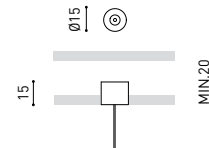

Wire Trimless Accessory is a collection of accessories for fitting tensioners and cables to Arkoslight luminaires suspended directly from the ceiling with any visible ceiling rose or fixings. This achieves a minimalist application with a visually tidy finish.

With Wire Trimless Accessory the items adjacent to the ceiling of the standard product (ceiling roses, fixings, driver boxes, etc.) are concealed by a simple recessed application.

Wire Trimless Accessory reduces the visual impact of the installation leading to extremely minimalist aesthetics. The wires come out of the ceiling material as a part of the structure. This detail creates a much purer, more essential layout, particular when several luminaires are fitted in an arrangement.