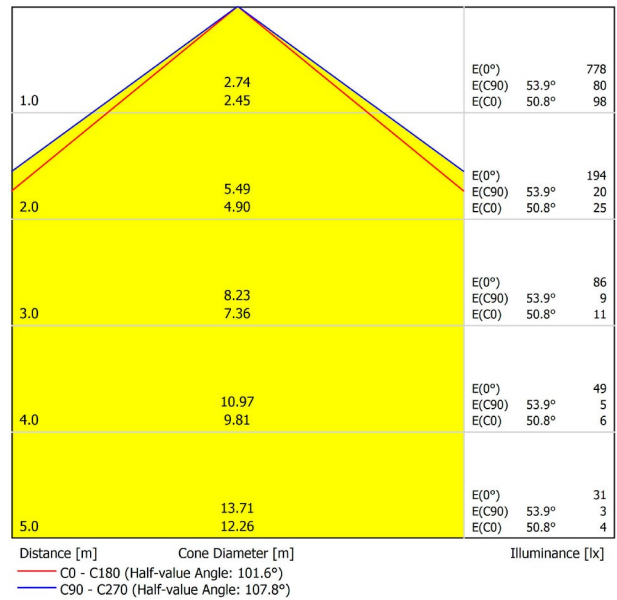

CONICAL DIAGRAM