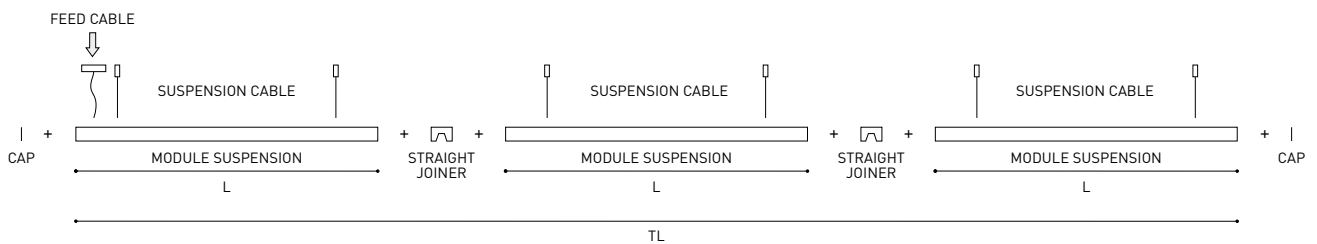

|                                    |   |
|------------------------------------|---|
| <b>FIFTY 2 End Cap Kit</b>         | 1050-00-10-   WT   NT   |
| <b>FIFTY Straight Joiner</b>       | 1050-01-80  |
| <b>FIFTY Suspension Cable</b>      | 1050-00-01 <small>At least 2 units needed. Extra unit each 120 cm. required</small> |
| <b>FIFTY Suspension Power Line</b> | A233-00-00-   WT   NT   |
|                                    | A233-00-10-   WT   NT   |