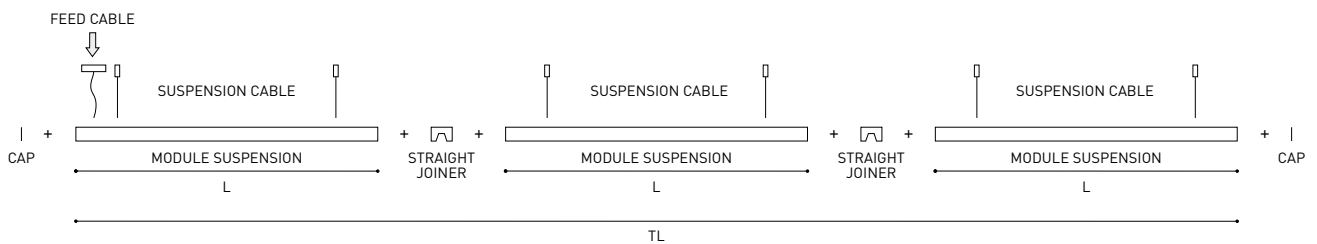

<b>FIFTY 2 End Cap Kit</b>	1050-00-10-   WT   NT
<b>FIFTY Straight Joiner</b>	1050-01-80
<b>FIFTY Suspension Cable</b>	1050-00-01 <small>At least 2 units needed. Extra unit each 120 cm. required</small>
<b>FIFTY Suspension Power Line</b>	A233-00-00-   WT   NT
	A233-00-10-   WT   NT