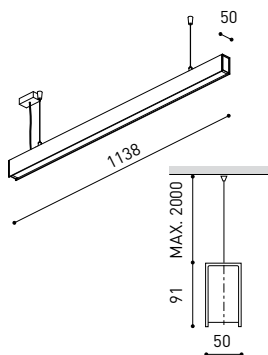

DIMENSIONS

ACCESSORIES

CUSTOM ACCESSORIES

WIRE TRIMLESS ACCESSORY

Name	FIFTY SUSP CUSTOM 120 4000K WT
Reference	A2331212WT
Color	Textured white
RAL	9016
Category	CUSTOM SYSTEMS

PRODUCT

Light source	LED
Gross luminous flux	3000 Lm
Power	20,4 W
Power values of the system	24,00 W
Colour temperature	4000 K
Colour Rendering Index	CRI>90
Chromatic stability	MacAdam Step 2
Light beam angle	102°
Lighting efficiency	70%
Efficacy	147 Lm/W
Current intensity	600 mA
Control through bluetooth	Please Consult
Driver	Included - Fast Connect
Electrical insulation class	Ⓜ
Voltage	220 V/240 V
Frequency	50/60 Hz
Energy efficiency	A+
LED lifespan	L80B10 (Tc=80°C) >60.000h

LIGHTING INFORMATION

OTHER DATA

Ingress Protection	IP20
Diffuser included	Yes
Weight	4730 g.
Packaged weight	6440 g.
Packaging dimensions	Ø168 × 1305 mm
Units per package	1
Materials	Aluminium / Polycarbonate

<b>FIFTY 2 End Cap Kit</b>	1050-00-10-   WT   NT
<b>FIFTY Straight Joiner</b>	1050-01-80
<b>FIFTY Suspension Cable</b>	1050-00-01 <small>At least 2 units needed. Extra unit each 120 cm. required</small>
<b>FIFTY Suspension Power Line</b>	A233-00-00-   WT   NT
	A233-00-10-   WT   NT