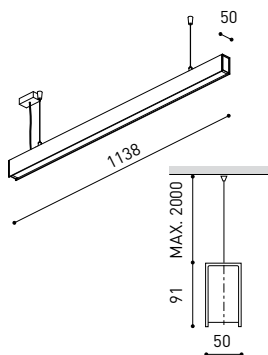

DIMENSIONS

ACCESSORIES

CUSTOM ACCESSORIES

WIRE TRIMLESS ACCESSORY

Name	FIFTY SUSP CUSTOM 120 DIM DALI/PUSH 3000K NT
Reference	A2331221NT
Color	Textured black
RAL	9005
Category	CUSTOM SYSTEMS

PRODUCT

Light source	LED
Gross luminous flux	2920 Lm
Power	20,4 W
Power values of the system	23,18 W
Colour temperature	3000 K
Colour Rendering Index	CRI>90
Chromatic stability	MacAdam Step 2
Light beam angle	102°
Lighting efficiency	70%
Efficacy	143 Lm/W
Current intensity	600 mA
Dimming	DALI / Push
Control through bluetooth	Please Consult
Driver	Included - Fast Connect
Electrical insulation class	⊕
Voltage	220 V/240 V
Frequency	50/60 Hz
Energy efficiency	A+
LED lifespan	L80B10 (Tc=80°C) >60.000h

LIGHTING INFORMATION

Ingress Protection	IP20
Diffuser included	Yes
Weight	4730 g.
Packaged weight	6440 g.
Packaging dimensions	Ø168 × 1305 mm
Units per package	1
Materials	Aluminium / Polycarbonate

OTHER DATA

<b>FIFTY 2 End Cap Kit</b>	1050-00-10-   WT   NT
<b>FIFTY Straight Joiner</b>	1050-01-80
<b>FIFTY Suspension Cable</b>	1050-00-01 At least 2 units needed. Extra unit each 120 cm. required
<b>FIFTY Suspension Power Line</b>	A233-00-00-   WT   NT
	A233-00-10-   WT   NT