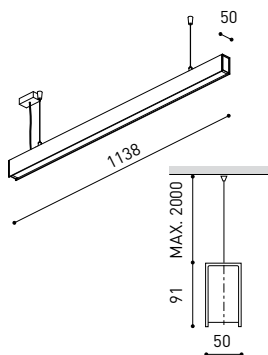

DIMENSIONS

ACCESSORIES

CUSTOM ACCESSORIES

WIRE TRIMLESS ACCESSORY

Name	FIFTY SUSP CUSTOM 120 DIM DALI/PUSH 3000K WT
Reference	A2331221WT
Color	Textured white
RAL	9016
Category	CUSTOM SYSTEMS

PRODUCT

Light source	LED
Gross luminous flux	2920 Lm
Power	20,4 W
Power values of the system	23,18 W
Colour temperature	3000 K
Colour Rendering Index	CRI>90
Chromatic stability	MacAdam Step 2
Light beam angle	102°
Lighting efficiency	70%
Efficacy	143 Lm/W
Current intensity	600 mA
Dimming	DALI / Push
Control through bluetooth	Please Consult
Driver	Included - Fast Connect
Electrical insulation class	⊕
Voltage	220 V/240 V
Frequency	50/60 Hz
Energy efficiency	A+
LED lifespan	L80B10 (Tc=80°C) >60.000h

LIGHTING INFORMATION

Ingress Protection	IP20
Diffuser included	Yes
Weight	4730 g.
Packaged weight	6440 g.
Packaging dimensions	Ø168 × 1305 mm
Units per package	1
Materials	Aluminium / Polycarbonate

OTHER DATA

<b>FIFTY 2 End Cap Kit</b>	1050-00-10-   WT   NT
<b>FIFTY Straight Joiner</b>	1050-01-80
<b>FIFTY Suspension Cable</b>	1050-00-01 At least 2 units needed. Extra unit each 120 cm. required
<b>FIFTY Suspension Power Line</b>	A233-00-00-   WT   NT
	A233-00-10-   WT   NT