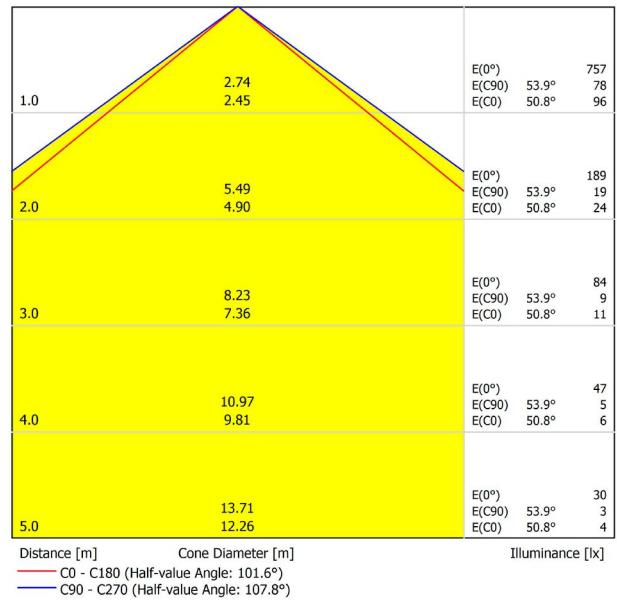

CONICAL DIAGRAM