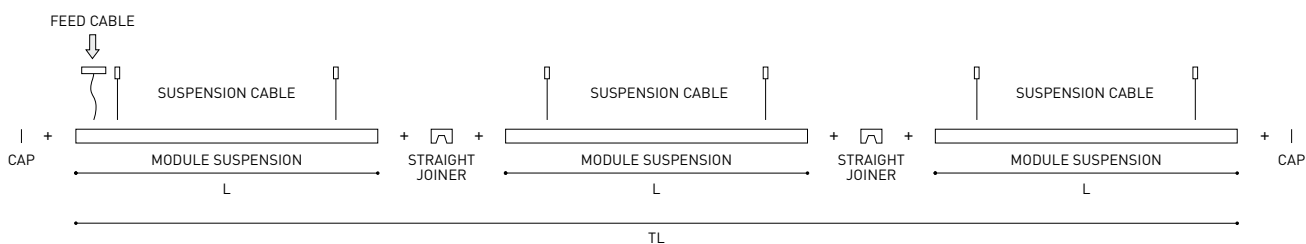

<b>FIFTY 2 End Cap Kit</b>	1050-00-10-   WT   NT
<b>FIFTY Straight Joiner</b>	1050-01-80
<b>FIFTY Suspension Cable</b>	1050-00-01 At least 2 units needed. Extra unit each 120 cm. required
<b>FIFTY Suspension Power Line</b>	A233-00-00-   WT   NT
	A233-00-10-   WT   NT