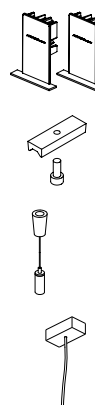

DIMENSIONS

ACCESSORIES

CUSTOM ACCESSORIES

WIRE TRIMLESS ACCESSORY

Name	FIFTY SUSP CUSTOM 120 DIM DALI/PUSH 3000K WT
Reference	A2331221WT
Color	Textured white
RAL	9016
Category	CUSTOM SYSTEMS

PRODUCT

Light source	LED
Gross luminous flux	2920 Lm
Power	20,4 W
Power values of the system	23,18 W
Colour temperature	3000 K
Colour Rendering Index	CRI>90
Chromatic stability	MacAdam Step 2
Light beam angle	102°
Lighting efficiency	70%
Efficacy	143 Lm/W
Current intensity	600 mA
Dimming	DALI / Push
Control through bluetooth	Please Consult
Driver	Included - Fast Connect
Electrical insulation class	⊕
Voltage	220 V/240 V
Frequency	50/60 Hz
Energy efficiency	A+
LED lifespan	L80B10 (Tc=80°C) >60.000h

LIGHTING INFORMATION

Ingress Protection	IP20
Diffuser included	Yes
Weight	4730 g.
Packaged weight	6440 g.
Packaging dimensions	Ø168 × 1305 mm
Units per package	1
Materials	Aluminium / Polycarbonate

OTHER DATA

Fifty Custom, is Arkoslight's profile solution for surface, recessed, suspension or wall applications for lighting projects where a very specific length is required. A tailored suit.

POLAR DIAGRAM

CONICAL DIAGRAM

<b>FIFTY 2 End Cap Kit</b>	1050-00-10-   WT   NT
<b>FIFTY Straight Joiner</b>	1050-01-80
<b>FIFTY Suspension Cable</b>	1050-00-01 At least 2 units needed. Extra unit each 120 cm. required
<b>FIFTY Suspension Power Line</b>	A233-00-00-   WT   NT
	A233-00-10-   WT   NT