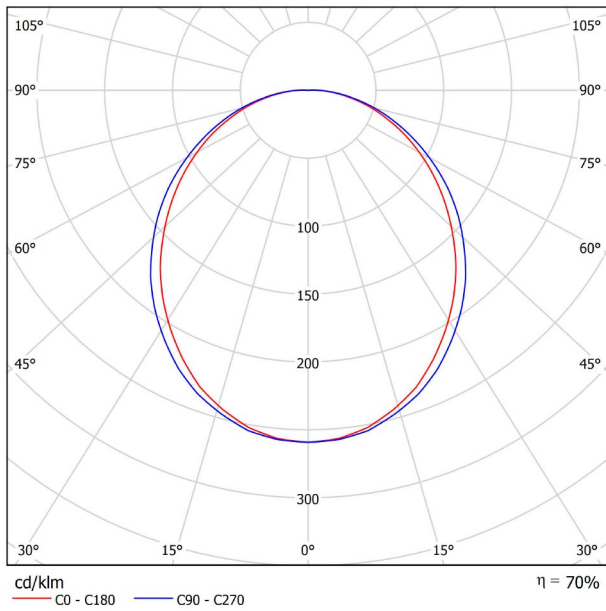

POLAR DIAGRAM