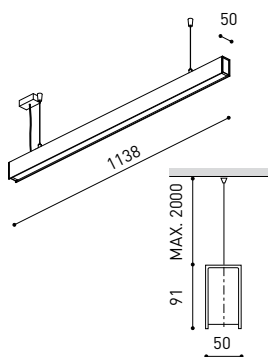

DIMENSIONS

ACCESSORIES

CUSTOM ACCESSORIES

WIRE TRIMLESS ACCESSORY

| | |
|-----------|--|
| Name | FIFTY SUSP CUSTOM 120 DIM DALI/PUSH 4000K NT |
| Reference | A2331222NT |
| Color | Textured black |
| RAL | 9005 |
| Category | CUSTOM SYSTEMS |

LIGHTING INFORMATION

| | |
|----------------------|---------------------------|
| Ingress Protection | IP20 |
| Diffuser included | Yes |
| Weight | 4730 g. |
| Packaged weight | 6440 g. |
| Packaging dimensions | Ø168 × 1305 mm |
| Units per package | 1 |
| Materials | Aluminium / Polycarbonate |

CONICAL DIAGRAM

| | |
|------------------------------------|--|
| FIFTY 2 End Cap Kit | 1050-00-10- WT NT |
| FIFTY Straight Joiner | 1050-01-80 |
| FIFTY Suspension Cable | 1050-00-01 At least 2 units needed. Extra unit each 120 cm. required |
| FIFTY Suspension Power Line | A233-00-00- WT NT |
| | A233-00-10- WT NT |