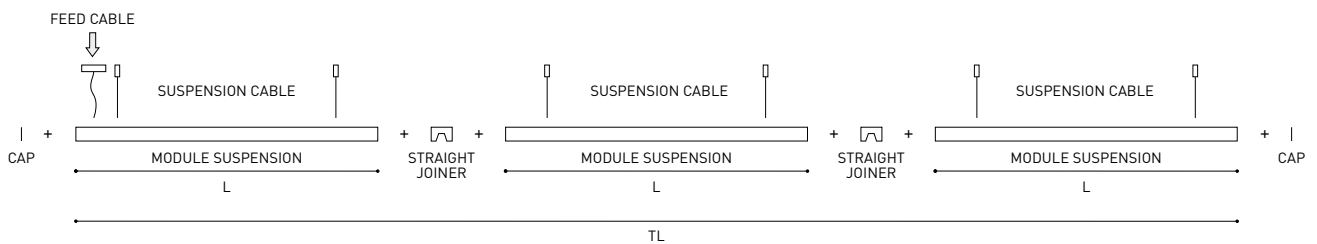

CONICAL DIAGRAM

| | |
|------------------------------------|--|
| FIFTY 2 End Cap Kit | 1050-00-10- WT NT |
| FIFTY Straight Joiner | 1050-01-80 |
| FIFTY Suspension Cable | 1050-00-01 At least 2 units needed. Extra unit each 120 cm. required |
| FIFTY Suspension Power Line | A233-00-00- WT NT |
| | A233-00-10- WT NT |