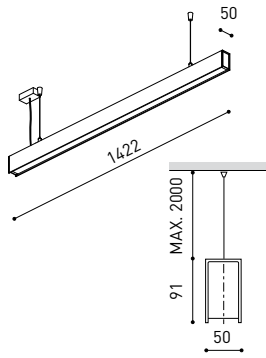

DIMENSIONS

ACCESSORIES

Name	FIFTY SUSP CUSTOM 150 3000K WT
Reference	A2331311WT
Color	Textured white
RAL	9016
Category	CUSTOM SYSTEMS

PRODUCT

FIFTY SUSP CUSTOM 150 3000K WT
A2331311WT
Textured white
9016
CUSTOM SYSTEMS

LIGHTING INFORMATION

Light source	LED
Gross luminous flux	3650 Lm
Power	25,5 W
Power values of the system	30,00 W
Colour temperature	3000 K
Colour Rendering Index	CRI>90
Chromatic stability	MacAdam Step 2
Light beam angle	102°
Lighting efficiency	70%
Efficacy	143 Lm/W
Current intensity	600 mA
Control through bluetooth	Please Consult
Driver	Included - Fast Connect
Electrical insulation class	⊕
Voltage	220 V/240 V
Frequency	50/60 Hz
Energy efficiency	A+
LED lifespan	L80B10 (Tc=80°C) >60.000h

OTHER DATA

Ingress Protection	IP20
Diffuser included	Yes
Weight	5920 g.
Packaged weight	8170 g.
Packaging dimensions	Ø168 × 1590 mm
Units per package	1
Materials	Aluminium / Polycarbonate

Fifty Custom, is Arkoslight's profile solution for surface, recessed, suspension or wall applications for lighting projects where a very specific length is required. A tailored suit.