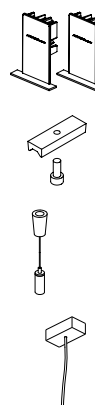

DIMENSIONS

ACCESSORIES

CUSTOM ACCESSORIES

WIRE TRIMLESS ACCESSORY

Name	FIFTY SUSP CUSTOM 150 3000K WT
Reference	A2331311WT
Color	Textured white
RAL	9016
Category	CUSTOM SYSTEMS

PRODUCT

FIFTY SUSP CUSTOM 150 3000K WT
A2331311WT
Textured white
9016
CUSTOM SYSTEMS

LIGHTING INFORMATION

Light source	LED
Gross luminous flux	3650 Lm
Power	25,5 W
Power values of the system	30,00 W
Colour temperature	3000 K
Colour Rendering Index	CRI>90
Chromatic stability	MacAdam Step 2
Light beam angle	102°
Lighting efficiency	70%
Efficacy	143 Lm/W
Current intensity	600 mA
Control through bluetooth	Please Consult
Driver	Included - Fast Connect
Electrical insulation class	⊕
Voltage	220 V/240 V
Frequency	50/60 Hz
Energy efficiency	A+
LED lifespan	L80B10 (Tc=80°C) >60.000h

OTHER DATA

Ingress Protection	IP20
Diffuser included	Yes
Weight	5920 g.
Packaged weight	8170 g.
Packaging dimensions	Ø168 × 1590 mm
Units per package	1
Materials	Aluminium / Polycarbonate

Fifty Custom, is Arkoslight's profile solution for surface, recessed, suspension or wall applications for lighting projects where a very specific length is required. A tailored suit.

POLAR DIAGRAM

CONICAL DIAGRAM

FIFTY 2 End Cap Kit	1050-00-10- WT NT
FIFTY Straight Joiner	1050-01-80
FIFTY Suspension Cable	1050-00-01 At least 2 units needed. Extra unit each 120 cm. required
FIFTY Suspension Power Line	A233-00-00- WT NT
	A233-00-10- WT NT