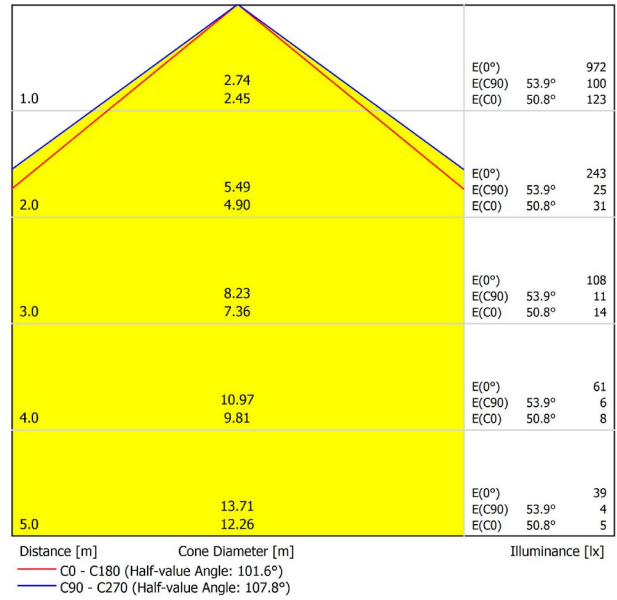

CONICAL DIAGRAM