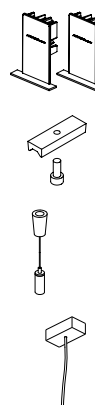

DIMENSIONS

ACCESSORIES

CUSTOM ACCESSORIES

WIRE TRIMLESS ACCESSORY

Name	FIFTY SUSP CUSTOM 150 4000K NT
Reference	A2331312NT
Color	Textured black
RAL	9005
Category	CUSTOM SYSTEMS

PRODUCT

Light source	LED
Gross luminous flux	3750 Lm
Power	25,5 W
Power values of the system	30,00 W
Colour temperature	4000 K
Colour Rendering Index	CRI>90
Chromatic stability	MacAdam Step 2
Light beam angle	102°
Lighting efficiency	70%
Efficacy	147 Lm/W
Current intensity	600 mA
Control through bluetooth	Please Consult
Driver	Included - Fast Connect
Electrical insulation class	⊕
Voltage	220 V/240 V
Frequency	50/60 Hz
Energy efficiency	A+
LED lifespan	L80B10 (Tc=80°C) >60.000h

LIGHTING INFORMATION

OTHER DATA

Ingress Protection	IP20
Diffuser included	Yes
Weight	5920 g.
Packaged weight	8170 g.
Packaging dimensions	Ø168 × 1590 mm
Units per package	1
Materials	Aluminium / Polycarbonate

Fifty Custom, is Arkoslight's profile solution for surface, recessed, suspension or wall applications for lighting projects where a very specific length is required. A tailored suit.

POLAR DIAGRAM

CONICAL DIAGRAM

<b>FIFTY 2 End Cap Kit</b>	1050-00-10-   WT   NT
<b>FIFTY Straight Joiner</b>	1050-01-80
<b>FIFTY Suspension Cable</b>	1050-00-01 <small>At least 2 units needed. Extra unit each 120 cm. required</small>
<b>FIFTY Suspension Power Line</b>	A233-00-00-   WT   NT
	A233-00-10-   WT   NT