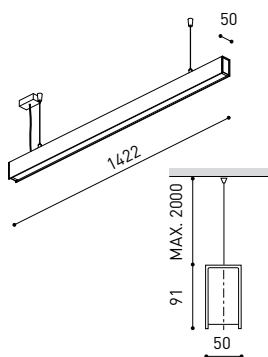

DIMENSIONS

ACCESSORIES

CUSTOM ACCESSORIES

WIRE TRIMLESS ACCESSORY

Name	FIFTY SUSP CUSTOM 150 4000K NT
Reference	A2331312NT
Color	Textured black
RAL	9005
Category	CUSTOM SYSTEMS

PRODUCT

Light source	LED
Gross luminous flux	3750 Lm
Power	25,5 W
Power values of the system	30,00 W
Colour temperature	4000 K
Colour Rendering Index	CRI>90
Chromatic stability	MacAdam Step 2
Light beam angle	102°
Lighting efficiency	70%
Efficacy	147 Lm/W
Current intensity	600 mA
Control through bluetooth	Please Consult
Driver	Included - Fast Connect
Electrical insulation class	⊕
Voltage	220 V/240 V
Frequency	50/60 Hz
Energy efficiency	A+
LED lifespan	L80B10 (Tc=80°C) >60.000h

LIGHTING INFORMATION

OTHER DATA

Ingress Protection	IP20
Diffuser included	Yes
Weight	5920 g.
Packaged weight	8170 g.
Packaging dimensions	Ø168 × 1590 mm
Units per package	1
Materials	Aluminium / Polycarbonate

<b>FIFTY 2 End Cap Kit</b>	1050-00-10-   WT   NT
<b>FIFTY Straight Joiner</b>	1050-01-80
<b>FIFTY Suspension Cable</b>	1050-00-01 <small>At least 2 units needed. Extra unit each 120 cm. required</small>
<b>FIFTY Suspension Power Line</b>	A233-00-00-   WT   NT
	A233-00-10-   WT   NT