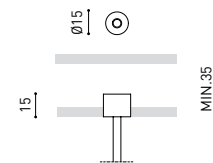

Wire Trimless Accessory is a collection of accessories for fitting tensioners and cables to Arkoslight luminaires suspended directly from the ceiling with any visible ceiling rose or fixings. This achieves a minimalist application with a visually tidy finish.

With Wire Trimless Accessory the items adjacent to the ceiling of the standard product (ceiling roses, fixings, driver boxes, etc.) are concealed by a simple recessed application.

Wire Trimless Accessory reduces the visual impact of the installation leading to extremely minimalist aesthetics. The wires come out of the ceiling material as a part of the structure. This detail creates a much purer, more essential layout, particular when several luminaires are fitted in an arrangement.