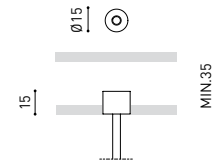

PRODUCT	
Model	Mains Thick Trimless
Reference	A023-00-02- | W | N |
Colour	W ☐ RAL 9016 | N ☐ RAL 9005
Category	Accessories

As many pieces as needed
according to your product