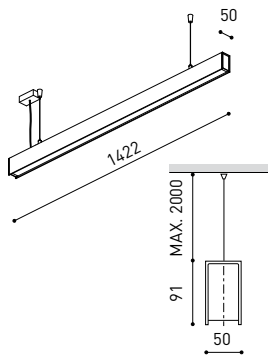

DIMENSIONS

ACCESSORIES

CUSTOM ACCESSORIES

WIRE TRIMLESS ACCESSORY

<b>PRODUCT</b>	
Name	FIFTY SUSP CUSTOM 150 4000K WT
Reference	A2331312WT
Color	Textured white
RAL	9016
Category	CUSTOM SYSTEMS
<b>LIGHTING INFORMATION</b>	
Light source	LED
Gross luminous flux	3750 Lm
Power	25,5 W
Power values of the system	30,00 W
Colour temperature	4000 K
Colour Rendering Index	CRI>90
Chromatic stability	MacAdam Step 2
Light beam angle	102°
Lighting efficiency	70%
Efficacy	147 Lm/W
Current intensity	600 mA
Control through bluetooth	Please Consult
Driver	Included - Fast Connect
Electrical insulation class	⊕
Voltage	220 V/240 V
Frequency	50/60 Hz
Energy efficiency	A+
LED lifespan	L80B10 (Tc=80°C) >60.000h
<b>OTHER DATA</b>	
Ingress Protection	IP20
Diffuser included	Yes
Weight	5920 g.
Packaged weight	8170 g.
Packaging dimensions	Ø168 × 1590 mm
Units per package	1
Materials	Aluminium / Polycarbonate

<b>FIFTY 2 End Cap Kit</b>	1050-00-10-   WT   NT
<b>FIFTY Straight Joiner</b>	1050-01-80
<b>FIFTY Suspension Cable</b>	1050-00-01 <small>At least 2 units needed. Extra unit each 120 cm. required</small>
<b>FIFTY Suspension Power Line</b>	A233-00-00-   WT   NT
	A233-00-10-   WT   NT