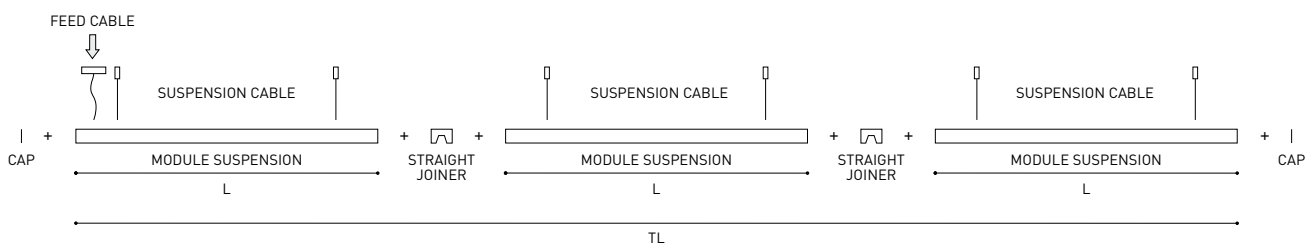

DIMENSIONS

ACCESSORIES

CUSTOM ACCESSORIES

WIRE TRIMLESS ACCESSORY

<b>PRODUCT</b>	
Name	FIFTY SUSP CUSTOM 150 4000K WT
Reference	A2331312WT
Color	Textured white
RAL	9016
Category	CUSTOM SYSTEMS
<b>LIGHTING INFORMATION</b>	
Light source	LED
Gross luminous flux	3750 Lm
Power	25,5 W
Power values of the system	30,00 W
Colour temperature	4000 K
Colour Rendering Index	CRI>90
Chromatic stability	MacAdam Step 2
Light beam angle	102°
Lighting efficiency	70%
Efficacy	147 Lm/W
Current intensity	600 mA
Control through bluetooth	Please Consult
Driver	Included - Fast Connect
Electrical insulation class	⊕
Voltage	220 V/240 V
Frequency	50/60 Hz
Energy efficiency	A+
LED lifespan	L80B10 (Tc=80°C) >60.000h
<b>OTHER DATA</b>	
Ingress Protection	IP20
Diffuser included	Yes
Weight	5920 g.
Packaged weight	8170 g.
Packaging dimensions	Ø168 × 1590 mm
Units per package	1
Materials	Aluminium / Polycarbonate

<b>FIFTY 2 End Cap Kit</b>	1050-00-10-   WT   NT
<b>FIFTY Straight Joiner</b>	1050-01-80
<b>FIFTY Suspension Cable</b>	1050-00-01 <small>At least 2 units needed. Extra unit each 120 cm. required</small>
<b>FIFTY Suspension Power Line</b>	A233-00-00-   WT   NT
	A233-00-10-   WT   NT