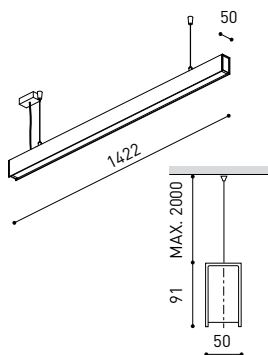

DIMENSIONS

ACCESSORIES

CUSTOM ACCESSORIES

WIRE TRIMLESS ACCESSORY

Name	FIFTY SUSP CUSTOM 150 DIM DALI/PUSH 3000K NT
Reference	A2331321NT
Color	Textured black
RAL	9005
Category	CUSTOM SYSTEMS

PRODUCT

Light source	LED
Gross luminous flux	3650 Lm
Power	25,5 W
Power values of the system	28,98 W
Colour temperature	3000 K
Colour Rendering Index	CRI>90
Chromatic stability	MacAdam Step 2
Light beam angle	102°
Lighting efficiency	70%
Efficacy	143 Lm/W
Current intensity	600 mA
Dimming	DALI / Push
Control through bluetooth	Please Consult
Driver	Included - Fast Connect
Electrical insulation class	⊕
Voltage	220 V/240 V
Frequency	50/60 Hz
Energy efficiency	A+
LED lifespan	L80B10 (Tc=80°C) >60.000h

LIGHTING INFORMATION

Ingress Protection	IP20
Diffuser included	Yes
Weight	5920 g.
Packaged weight	8170 g.
Packaging dimensions	Ø168 × 1590 mm
Units per package	1
Materials	Aluminium / Polycarbonate

OTHER DATA

<b>FIFTY 2 End Cap Kit</b>	1050-00-10-   WT   NT
<b>FIFTY Straight Joiner</b>	1050-01-80
<b>FIFTY Suspension Cable</b>	1050-00-01 <small>At least 2 units needed. Extra unit each 120 cm. required</small>
<b>FIFTY Suspension Power Line</b>	A233-00-00-   WT   NT
	A233-00-10-   WT   NT