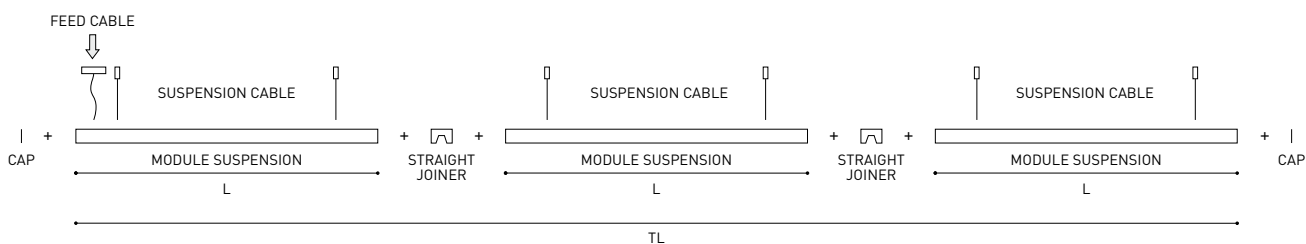

<b>FIFTY 2 End Cap Kit</b>	1050-00-10-   WT   NT
<b>FIFTY Straight Joiner</b>	1050-01-80
<b>FIFTY Suspension Cable</b>	1050-00-01 <small>At least 2 units needed. Extra unit each 120 cm. required</small>
<b>FIFTY Suspension Power Line</b>	A233-00-00-   WT   NT
	A233-00-10-   WT   NT