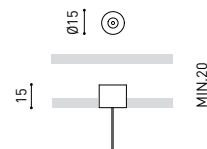

Wire Trimless Accessory is a collection of accessories for fitting tensioners and cables to Arkoslight luminaires suspended directly from the ceiling with any visible ceiling rose or fixings. This achieves a minimalist application with a visually tidy finish.

With Wire Trimless Accessory the items adjacent to the ceiling of the standard product (ceiling roses, fixings, driver boxes, etc.) are concealed by a simple recessed application.

Wire Trimless Accessory reduces the visual impact of the installation leading to extremely minimalist aesthetics. The wires come out of the ceiling material as a part of the structure. This detail creates a much purer, more essential layout, particular when several luminaires are fitted in an arrangement.