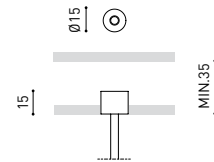

PRODUCT	
Model	Mains Thick Trimless
Reference	A023-00-02- | W | N |
Colour	W ☐ RAL 9016 | N ☐ RAL 9005
Category	Accessories

As many pieces as needed
according to your product