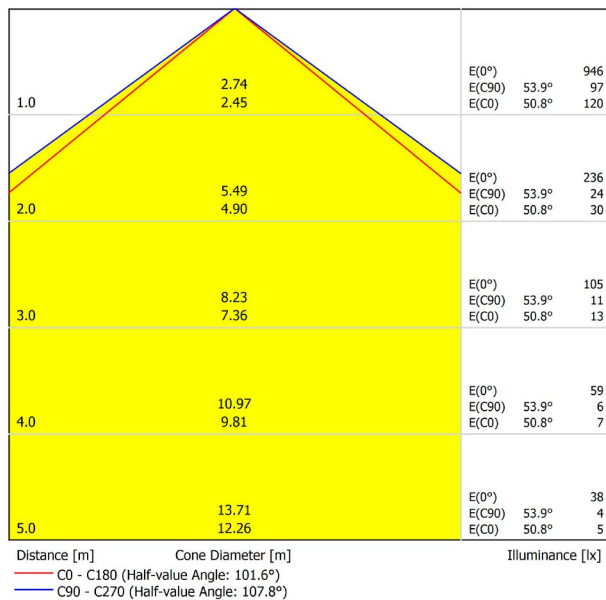

CONICAL DIAGRAM