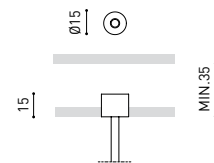

Wire Trimless Accessory is a collection of accessories for fitting tensioners and cables to Arkoslight luminaires suspended directly from the ceiling with any visible ceiling rose or fixings. This achieves a minimalist application with a visually tidy finish.

With Wire Trimless Accessory the items adjacent to the ceiling of the standard product (ceiling roses, fixings, driver boxes, etc.) are concealed by a simple recessed application.

Wire Trimless Accessory reduces the visual impact of the installation leading to extremely minimalist aesthetics. The wires come out of the ceiling material as a part of the structure. This detail creates a much purer, more essential layout, particular when several luminaires are fitted in an arrangement.