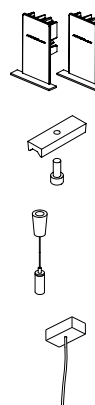

DIMENSIONS

ACCESSORIES

CUSTOM ACCESSORIES

WIRE TRIMLESS ACCESSORY

Name	FIFTY SUSP CUSTOM 150 DIM DALI/PUSH 3000K WT
Reference	A2331321WT
Color	Textured white
RAL	9016
Category	CUSTOM SYSTEMS

PRODUCT

Light source	LED
Gross luminous flux	3650 Lm
Power	25,5 W
Power values of the system	28,98 W
Colour temperature	3000 K
Colour Rendering Index	CRI>90
Chromatic stability	MacAdam Step 2
Light beam angle	102°
Lighting efficiency	70%
Efficacy	143 Lm/W
Current intensity	600 mA
Dimming	DALI / Push
Control through bluetooth	Please Consult
Driver	Included - Fast Connect
Electrical insulation class	⊕
Voltage	220 V/240 V
Frequency	50/60 Hz
Energy efficiency	A+
LED lifespan	L80B10 (Tc=80°C) >60.000h

LIGHTING INFORMATION

Ingress Protection	IP20
Diffuser included	Yes
Weight	5920 g.
Packaged weight	8170 g.
Packaging dimensions	Ø168 × 1590 mm
Units per package	1
Materials	Aluminium / Polycarbonate

OTHER DATA

Fifty Custom, is Arkoslight's profile solution for surface, recessed, suspension or wall applications for lighting projects where a very specific length is required. A tailored suit.

POLAR DIAGRAM

CONICAL DIAGRAM

FIFTY 2 End Cap Kit	1050-00-10- WT NT
FIFTY Straight Joiner	1050-01-80
FIFTY Suspension Cable	1050-00-01 At least 2 units needed. Extra unit each 120 cm. required
FIFTY Suspension Power Line	A233-00-00- WT NT
	A233-00-10- WT NT