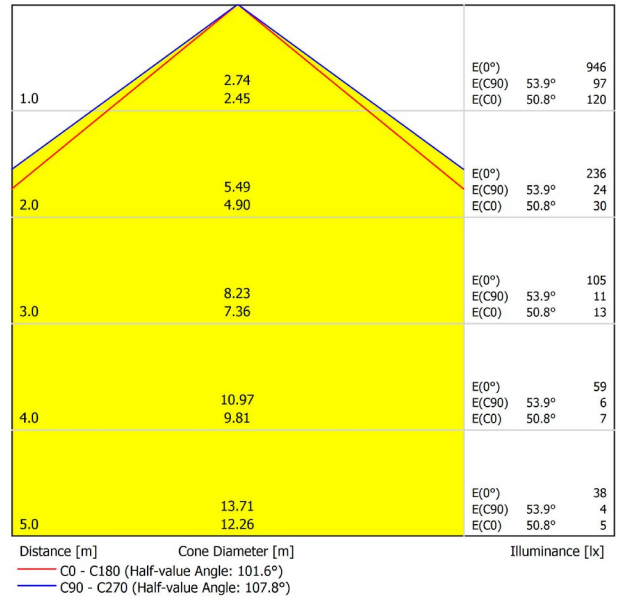

CONICAL DIAGRAM