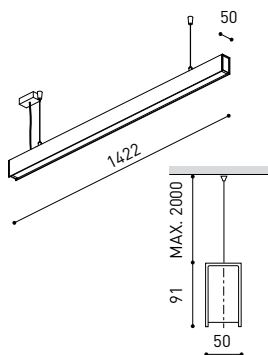

DIMENSIONS

ACCESSORIES

CUSTOM ACCESSORIES

WIRE TRIMLESS ACCESSORY

Name	FIFTY SUSP CUSTOM 150 DIM DALI/PUSH 3000K WT
Reference	A2331321WT
Color	Textured white
RAL	9016
Category	CUSTOM SYSTEMS

PRODUCT

Light source	LED
Gross luminous flux	3650 Lm
Power	25,5 W
Power values of the system	28,98 W
Colour temperature	3000 K
Colour Rendering Index	CRI>90
Chromatic stability	MacAdam Step 2
Light beam angle	102°
Lighting efficiency	70%
Efficacy	143 Lm/W
Current intensity	600 mA
Dimming	DALI / Push
Control through bluetooth	Please Consult
Driver	Included - Fast Connect
Electrical insulation class	⊕
Voltage	220 V/240 V
Frequency	50/60 Hz
Energy efficiency	A+
LED lifespan	L80B10 (Tc=80°C) >60.000h

LIGHTING INFORMATION

Ingress Protection	IP20
Diffuser included	Yes
Weight	5920 g.
Packaged weight	8170 g.
Packaging dimensions	Ø168 × 1590 mm
Units per package	1
Materials	Aluminium / Polycarbonate

OTHER DATA