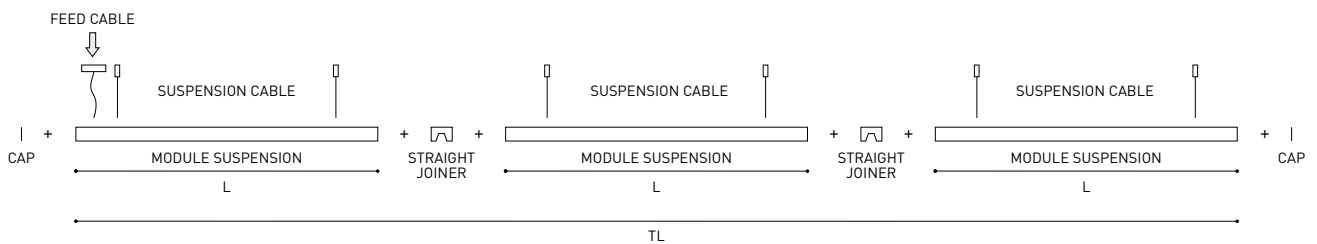

FIFTY 2 End Cap Kit	1050-00-10- WT NT
FIFTY Straight Joiner	1050-01-80
FIFTY Suspension Cable	1050-00-01 <small>At least 2 units needed. Extra unit each 120 cm. required</small>
FIFTY Suspension Power Line	A233-00-00- WT NT
	A233-00-10- WT NT