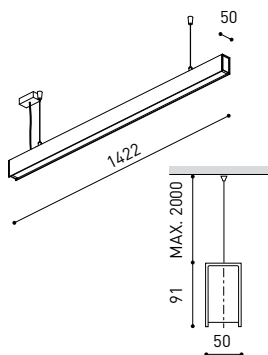

DIMENSIONS

ACCESSORIES

CUSTOM ACCESSORIES

WIRE TRIMLESS ACCESSORY

Name	FIFTY SUSP CUSTOM 150 DIM DALI/PUSH 4000K NT
Reference	A2331322NT
Color	Textured black
RAL	9005
Category	CUSTOM SYSTEMS

PRODUCT

Light source	LED
Gross luminous flux	3750 Lm
Power	25,5 W
Power values of the system	28,98 W
Colour temperature	4000 K
Colour Rendering Index	CRI>90
Chromatic stability	MacAdam Step 2
Light beam angle	102°
Lighting efficiency	70%
Efficacy	147 Lm/W
Current intensity	600 mA
Dimming	DALI / Push
Control through bluetooth	Please Consult
Driver	Included - Fast Connect
Electrical insulation class	⊕
Voltage	220 V/240 V
Frequency	50/60 Hz
Energy efficiency	A+
LED lifespan	L80B10 (Tc=80°C) >60.000h

LIGHTING INFORMATION

Ingress Protection	IP20
Diffuser included	Yes
Weight	5920 g.
Packaged weight	8170 g.
Packaging dimensions	Ø168 × 1590 mm
Units per package	1
Materials	Aluminium / Polycarbonate

OTHER DATA