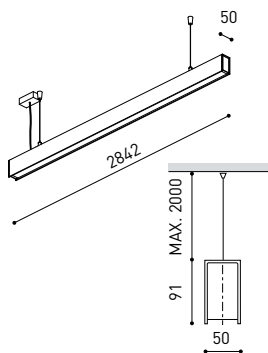

DIMENSIONS

ACCESSORIES

Name	FIFTY SUSP CUSTOM 300 3000K NT
Reference	A2331411NT
Color	Textured black
RAL	9005
Category	CUSTOM SYSTEMS

PRODUCT

FIFTY SUSP CUSTOM 300 3000K NT
A2331411NT
Textured black
9005
CUSTOM SYSTEMS

LIGHTING INFORMATION

Light source	LED
Gross luminous flux	7300 Lm
Power	51 W
Power values of the system	60,00 W
Colour temperature	3000 K
Colour Rendering Index	CRI>90
Chromatic stability	MacAdam Step 2
Light beam angle	102°
Lighting efficiency	70%
Efficacy	143 Lm/W
Current intensity	600 mA
Control through bluetooth	Please Consult
Driver	Included - Fast Connect
Electrical insulation class	⊕
Voltage	220 V/240 V
Frequency	50/60 Hz
Energy efficiency	A+
LED lifespan	L80B10 (Tc=80°C) >60.000h

OTHER DATA

Ingress Protection	IP20
Diffuser included	Yes
Weight	11830 g.
Packaged weight	16230 g.
Packaging dimensions	Ø168 × 3005 mm
Units per package	1
Materials	Aluminium / Polycarbonate

Fifty Custom, is Arkoslight's profile solution for surface, recessed, suspension or wall applications for lighting projects where a very specific length is required. A tailored suit.