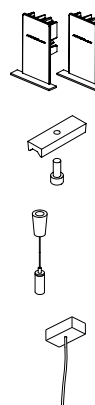

DIMENSIONS

ACCESSORIES

CUSTOM ACCESSORIES

WIRE TRIMLESS ACCESSORY

Name	FIFTY SUSP CUSTOM 300 3000K WT
Reference	A2331411WT
Color	Textured white
RAL	9016
Category	CUSTOM SYSTEMS

PRODUCT

FIFTY SUSP CUSTOM 300 3000K WT
 A2331411WT
 Textured white
 9016
 CUSTOM SYSTEMS

LIGHTING INFORMATION

Light source	LED
Gross luminous flux	7300 Lm
Power	51 W
Power values of the system	60,00 W
Colour temperature	3000 K
Colour Rendering Index	CRI>90
Chromatic stability	MacAdam Step 2
Light beam angle	102°
Lighting efficiency	70%
Efficacy	143 Lm/W
Current intensity	600 mA
Control through bluetooth	Please Consult
Driver	Included - Fast Connect
Electrical insulation class	Ⓜ
Voltage	220 V/240 V
Frequency	50/60 Hz
Energy efficiency	A+
LED lifespan	L80B10 (Tc=80°C) >60.000h

OTHER DATA

Ingress Protection	IP20
Diffuser included	Yes
Weight	11830 g.
Packaged weight	16230 g.
Packaging dimensions	Ø168 × 3005 mm
Units per package	1
Materials	Aluminium / Polycarbonate

Fifty Custom, is Arkoslight's profile solution for surface, recessed, suspension or wall applications for lighting projects where a very specific length is required. A tailored suit.

POLAR DIAGRAM

CONICAL DIAGRAM

FIFTY 2 End Cap Kit	1050-00-10- WT NT
FIFTY Straight Joiner	1050-01-80
FIFTY Suspension Cable	1050-00-01 At least 2 units needed. Extra unit each 120 cm. required
FIFTY Suspension Power Line	A233-00-00- WT NT
	A233-00-10- WT NT