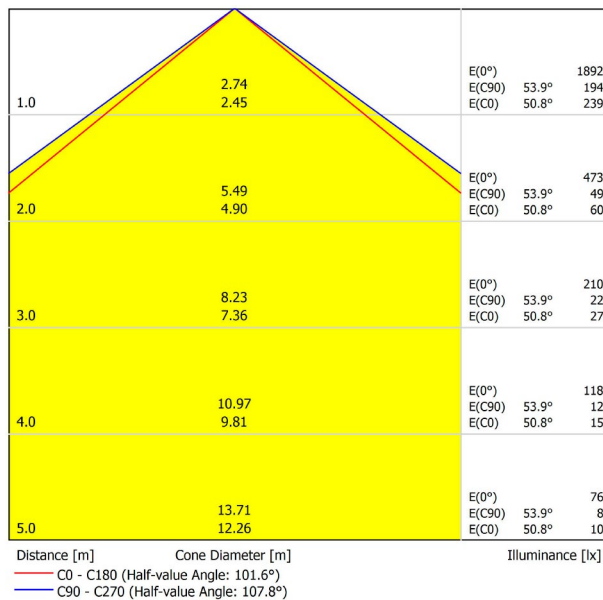

CONICAL DIAGRAM