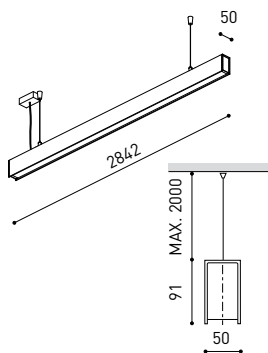

DIMENSIONS

ACCESSORIES

Name	FIFTY SUSP CUSTOM 300 3000K WT
Reference	A2331411WT
Color	Textured white
RAL	9016
Category	CUSTOM SYSTEMS

PRODUCT

FIFTY SUSP CUSTOM 300 3000K WT
A2331411WT
Textured white
9016
CUSTOM SYSTEMS

LIGHTING INFORMATION

Light source	LED
Gross luminous flux	7300 Lm
Power	51 W
Power values of the system	60,00 W
Colour temperature	3000 K
Colour Rendering Index	CRI>90
Chromatic stability	MacAdam Step 2
Light beam angle	102°
Lighting efficiency	70%
Efficacy	143 Lm/W
Current intensity	600 mA
Control through bluetooth	Please Consult
Driver	Included - Fast Connect
Electrical insulation class	Ⓜ
Voltage	220 V/240 V
Frequency	50/60 Hz
Energy efficiency	A+
LED lifespan	L80B10 (Tc=80°C) >60.000h

OTHER DATA

Ingress Protection	IP20
Diffuser included	Yes
Weight	11830 g.
Packaged weight	16230 g.
Packaging dimensions	Ø168 × 3005 mm
Units per package	1
Materials	Aluminium / Polycarbonate

Fifty Custom, is Arkoslight's profile solution for surface, recessed, suspension or wall applications for lighting projects where a very specific length is required. A tailored suit.