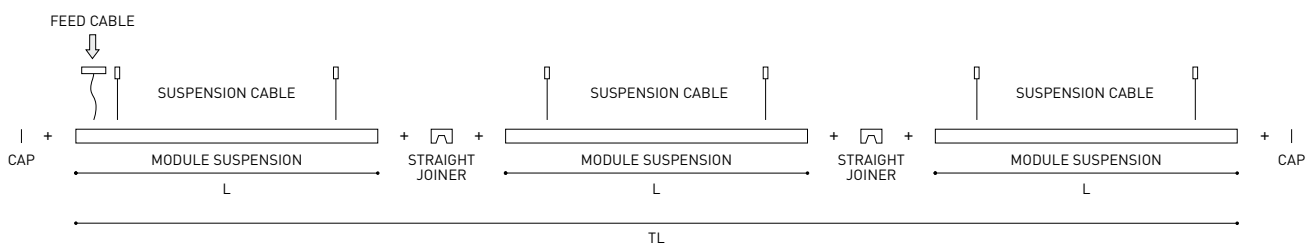

FIFTY 2 End Cap Kit	1050-00-10- WT NT
FIFTY Straight Joiner	1050-01-80
FIFTY Suspension Cable	1050-00-01 <small>At least 2 units needed. Extra unit each 120 cm. required</small>
FIFTY Suspension Power Line	A233-00-00- WT NT
	A233-00-10- WT NT