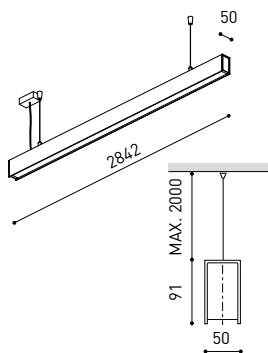

DIMENSIONS

ACCESSORIES

CUSTOM ACCESSORIES

WIRE TRIMLESS ACCESSORY

Name	FIFTY SUSP CUSTOM 300 4000K NT
Reference	A2331412NT
Color	Textured black
RAL	9005
Category	CUSTOM SYSTEMS

PRODUCT

Light source	LED
Gross luminous flux	7500 Lm
Power	51 W
Power values of the system	60,00 W
Colour temperature	4000 K
Colour Rendering Index	CRI>90
Chromatic stability	MacAdam Step 2
Light beam angle	102°
Lighting efficiency	70%
Efficacy	147 Lm/W
Current intensity	600 mA
Control through bluetooth	Please Consult
Driver	Included - Fast Connect
Electrical insulation class	Ⓜ
Voltage	220 V/240 V
Frequency	50/60 Hz
Energy efficiency	A+
LED lifespan	L80B10 (Tc=80°C) >60.000h

LIGHTING INFORMATION

OTHER DATA

Ingress Protection	IP20
Diffuser included	Yes
Weight	11830 g.
Packaged weight	16230 g.
Packaging dimensions	Ø168 × 3005 mm
Units per package	1
Materials	Aluminium / Polycarbonate