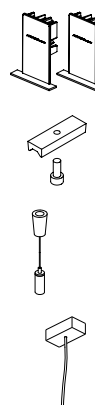

DIMENSIONS

ACCESSORIES

CUSTOM ACCESSORIES

WIRE TRIMLESS ACCESSORY

Name	FIFTY SUSP CUSTOM 300 4000K NT
Reference	A2331412NT
Color	Textured black
RAL	9005
Category	CUSTOM SYSTEMS

PRODUCT

Light source	LED
Gross luminous flux	7500 Lm
Power	51 W
Power values of the system	60,00 W
Colour temperature	4000 K
Colour Rendering Index	CRI>90
Chromatic stability	MacAdam Step 2
Light beam angle	102°
Lighting efficiency	70%
Efficacy	147 Lm/W
Current intensity	600 mA
Control through bluetooth	Please Consult
Driver	Included - Fast Connect
Electrical insulation class	Ⓜ
Voltage	220 V/240 V
Frequency	50/60 Hz
Energy efficiency	A+
LED lifespan	L80B10 (Tc=80°C) >60.000h

LIGHTING INFORMATION

OTHER DATA

Ingress Protection	IP20
Diffuser included	Yes
Weight	11830 g.
Packaged weight	16230 g.
Packaging dimensions	Ø168 × 3005 mm
Units per package	1
Materials	Aluminium / Polycarbonate

Fifty Custom, is Arkoslight's profile solution for surface, recessed, suspension or wall applications for lighting projects where a very specific length is required. A tailored suit.

POLAR DIAGRAM

CONICAL DIAGRAM

FIFTY 2 End Cap Kit	1050-00-10- WT NT
FIFTY Straight Joiner	1050-01-80
FIFTY Suspension Cable	1050-00-01 <small>At least 2 units needed. Extra unit each 120 cm. required</small>
FIFTY Suspension Power Line	A233-00-00- WT NT
	A233-00-10- WT NT