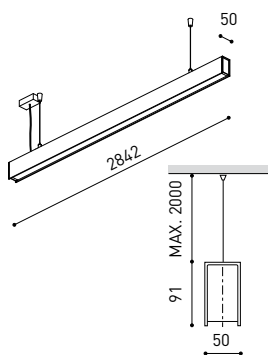

DIMENSIONS

ACCESSORIES

CUSTOM ACCESSORIES

WIRE TRIMLESS ACCESSORY

Name	FIFTY SUSP CUSTOM 300 4000K WT
Reference	A2331412WT
Color	Textured white
RAL	9016
Category	CUSTOM SYSTEMS

PRODUCT

FIFTY SUSP CUSTOM 300 4000K WT  
 A2331412WT  
 Textured white  
 9016  
 CUSTOM SYSTEMS

OTHER DATA

Ingress Protection	IP20
Diffuser included	Yes
Weight	11830 g.
Packaged weight	16230 g.
Packaging dimensions	Ø168 × 3005 mm
Units per package	1
Materials	Aluminium / Polycarbonate

Fifty Custom, is Arkoslight's profile solution for surface, recessed, suspension or wall applications for lighting projects where a very specific length is required. A tailored suit.

POLAR DIAGRAM

CONICAL DIAGRAM

<b>FIFTY 2 End Cap Kit</b>	1050-00-10-   WT   NT
<b>FIFTY Straight Joiner</b>	1050-01-80
<b>FIFTY Suspension Cable</b>	1050-00-01 <small>At least 2 units needed. Extra unit each 120 cm. required</small>
<b>FIFTY Suspension Power Line</b>	A233-00-00-   WT   NT
	A233-00-10-   WT   NT