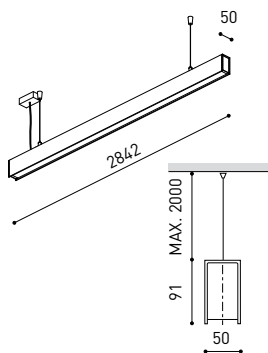

DIMENSIONS

ACCESSORIES

CUSTOM ACCESSORIES

WIRE TRIMLESS ACCESSORY

Name	FIFTY SUSP CUSTOM 300 DIM DALI/PUSH 3000K NT
Reference	A2331421NT
Color	Textured black
RAL	9005
Category	CUSTOM SYSTEMS

PRODUCT

Light source	LED
Gross luminous flux	7300 Lm
Power	51 W
Power values of the system	57,95 W
Colour temperature	3000 K
Colour Rendering Index	CRI>90
Chromatic stability	MacAdam Step 2
Light beam angle	102°
Lighting efficiency	70%
Efficacy	143 Lm/W
Current intensity	600 mA
Dimming	DALI / Push
Control through bluetooth	Please Consult
Driver	Included - Fast Connect
Electrical insulation class	⊕
Voltage	220 V/240 V
Frequency	50/60 Hz
Energy efficiency	A+
LED lifespan	L80B10 (Tc=80°C) >60.000h

LIGHTING INFORMATION

Ingress Protection	IP20
Diffuser included	Yes
Weight	11830 g.
Packaged weight	16230 g.
Packaging dimensions	Ø168 × 3005 mm
Units per package	1
Materials	Aluminium / Polycarbonate

OTHER DATA