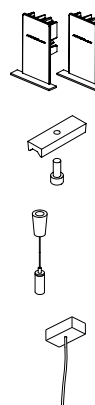

DIMENSIONS

ACCESSORIES

CUSTOM ACCESSORIES

WIRE TRIMLESS ACCESSORY

Name	FIFTY SUSP CUSTOM 300 DIM DALI/PUSH 3000K NT
Reference	A2331421NT
Color	Textured black
RAL	9005
Category	CUSTOM SYSTEMS

PRODUCT

Light source	LED
Gross luminous flux	7300 Lm
Power	51 W
Power values of the system	57,95 W
Colour temperature	3000 K
Colour Rendering Index	CRI>90
Chromatic stability	MacAdam Step 2
Light beam angle	102°
Lighting efficiency	70%
Efficacy	143 Lm/W
Current intensity	600 mA
Dimming	DALI / Push
Control through bluetooth	Please Consult
Driver	Included - Fast Connect
Electrical insulation class	⊕
Voltage	220 V/240 V
Frequency	50/60 Hz
Energy efficiency	A+
LED lifespan	L80B10 (Tc=80°C) >60.000h

LIGHTING INFORMATION

Ingress Protection	IP20
Diffuser included	Yes
Weight	11830 g.
Packaged weight	16230 g.
Packaging dimensions	Ø168 × 3005 mm
Units per package	1
Materials	Aluminium / Polycarbonate

OTHER DATA

Fifty Custom, is Arkoslight's profile solution for surface, recessed, suspension or wall applications for lighting projects where a very specific length is required. A tailored suit.

POLAR DIAGRAM

CONICAL DIAGRAM

FIFTY 2 End Cap Kit	1050-00-10- WT NT
FIFTY Straight Joiner	1050-01-80
FIFTY Suspension Cable	1050-00-01 At least 2 units needed. Extra unit each 120 cm. required
FIFTY Suspension Power Line	A233-00-00- WT NT
	A233-00-10- WT NT