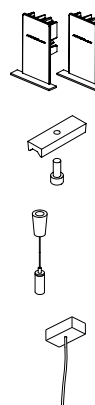

DIMENSIONS

ACCESSORIES

CUSTOM ACCESSORIES

WIRE TRIMLESS ACCESSORY

Name	FIFTY SUSP CUSTOM 300 DIM DALI/PUSH 3000K WT
Reference	A2331421WT
Color	Textured white
RAL	9016
Category	CUSTOM SYSTEMS

PRODUCT

FIFTY SUSP CUSTOM 300 DIM DALI/PUSH 3000K WT  
 A2331421WT  
 Textured white  
 9016  
 CUSTOM SYSTEMS

LIGHTING INFORMATION

Light source	LED
Gross luminous flux	7300 Lm
Power	51 W
Power values of the system	57,95 W
Colour temperature	3000 K
Colour Rendering Index	CRI>90
Chromatic stability	MacAdam Step 2
Light beam angle	102°
Lighting efficiency	70%
Efficacy	143 Lm/W
Current intensity	600 mA
Dimming	DALI / Push
Control through bluetooth	Please Consult
Driver	Included - Fast Connect
Electrical insulation class	⊕
Voltage	220 V/240 V
Frequency	50/60 Hz
Energy efficiency	A+
LED lifespan	L80B10 (Tc=80°C) >60.000h

OTHER DATA

Ingress Protection	IP20
Diffuser included	Yes
Weight	11830 g.
Packaged weight	16230 g.
Packaging dimensions	Ø168 × 3005 mm
Units per package	1
Materials	Aluminium / Polycarbonate

Fifty Custom, is Arkoslight's profile solution for surface, recessed, suspension or wall applications for lighting projects where a very specific length is required. A tailored suit.

POLAR DIAGRAM

CONICAL DIAGRAM

<b>FIFTY 2 End Cap Kit</b>	1050-00-10-   WT   NT
<b>FIFTY Straight Joiner</b>	1050-01-80
<b>FIFTY Suspension Cable</b>	1050-00-01 At least 2 units needed. Extra unit each 120 cm. required
<b>FIFTY Suspension Power Line</b>	A233-00-00-   WT   NT
	A233-00-10-   WT   NT