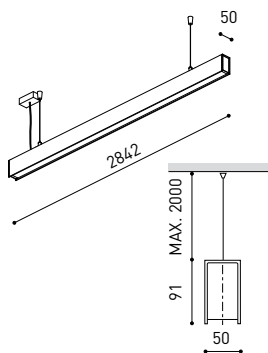

DIMENSIONS

ACCESSORIES

CUSTOM ACCESSORIES

WIRE TRIMLESS ACCESSORY

Name	FIFTY SUSP CUSTOM 300 DIM DALI/PUSH 3000K WT
Reference	A2331421WT
Color	Textured white
RAL	9016
Category	CUSTOM SYSTEMS

PRODUCT

FIFTY SUSP CUSTOM 300 DIM DALI/PUSH 3000K WT  
 A2331421WT  
 Textured white  
 9016  
 CUSTOM SYSTEMS

OTHER DATA

Ingress Protection	IP20
Diffuser included	Yes
Weight	11830 g.
Packaged weight	16230 g.
Packaging dimensions	Ø168 × 3005 mm
Units per package	1
Materials	Aluminium / Polycarbonate

Fifty Custom, is Arkoslight's profile solution for surface, recessed, suspension or wall applications for lighting projects where a very specific length is required. A tailored suit.

POLAR DIAGRAM

CONICAL DIAGRAM

<b>FIFTY 2 End Cap Kit</b>	1050-00-10-   WT   NT
<b>FIFTY Straight Joiner</b>	1050-01-80
<b>FIFTY Suspension Cable</b>	1050-00-01 At least 2 units needed. Extra unit each 120 cm. required
<b>FIFTY Suspension Power Line</b>	A233-00-00-   WT   NT
	A233-00-10-   WT   NT