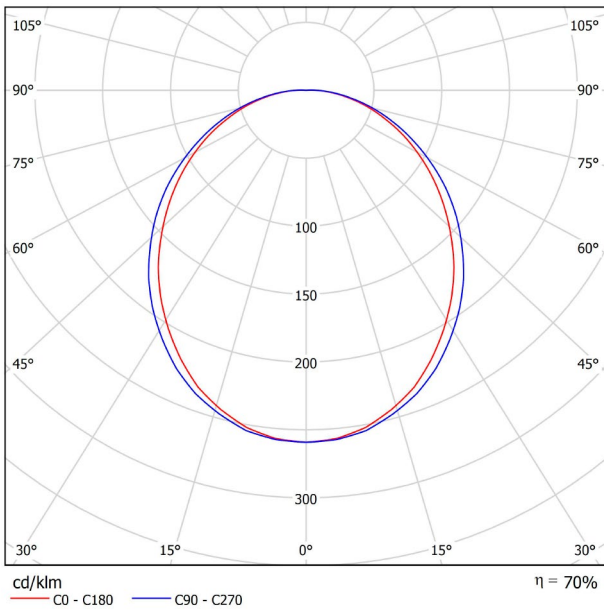

POLAR DIAGRAM