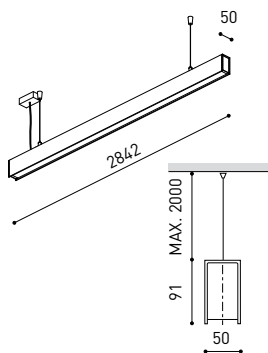

DIMENSIONS

ACCESSORIES

CUSTOM ACCESSORIES

WIRE TRIMLESS ACCESSORY

Name	FIFTY SUSP CUSTOM 300 DIM DALI/PUSH 4000K NT
Reference	A2331422NT
Color	Textured black
RAL	9005
Category	CUSTOM SYSTEMS

PRODUCT

Light source	LED
Gross luminous flux	7500 Lm
Power	51 W
Power values of the system	57,95 W
Colour temperature	4000 K
Colour Rendering Index	CRI>90
Chromatic stability	MacAdam Step 2
Light beam angle	102°
Lighting efficiency	70%
Efficacy	147 Lm/W
Current intensity	600 mA
Dimming	DALI / Push
Control through bluetooth	Please Consult
Driver	Included - Fast Connect
Electrical insulation class	⊕
Voltage	220 V/240 V
Frequency	50/60 Hz
Energy efficiency	A+
LED lifespan	L80B10 (Tc=80°C) >60.000h

LIGHTING INFORMATION

OTHER DATA

Ingress Protection	IP20
Diffuser included	Yes
Weight	11830 g.
Packaged weight	16230 g.
Packaging dimensions	Ø168 × 3005 mm
Units per package	1
Materials	Aluminium / Polycarbonate