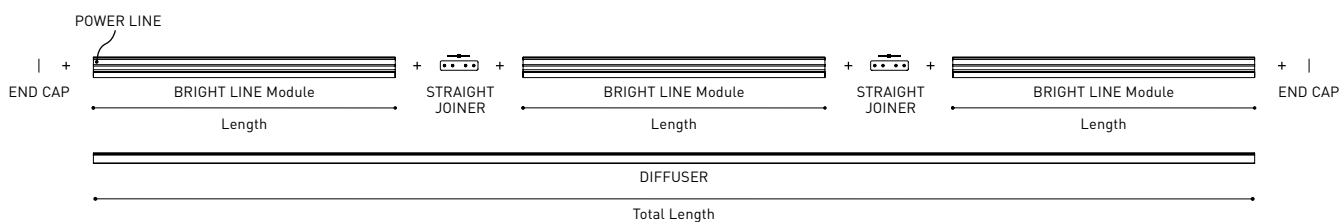

		L
BRIGHT LINE Diffuser	A303-10-01	1000mm
	A303-10-02	2000mm
	A303-10-03	3000mm

BRIGHT LINE End Caps Kit	A303-10-00- W	Thickness of each cover 2mm.
--------------------------	-----------------	------------------------------

BRIGHT LINE Straight Joiner	A303-10-04	
-----------------------------	------------	--

BRIGHT LINE Power Line	A303-10-05	
------------------------	------------	--

COLOUR | W RAL 9016 |

MATERIAL | AL | PC |