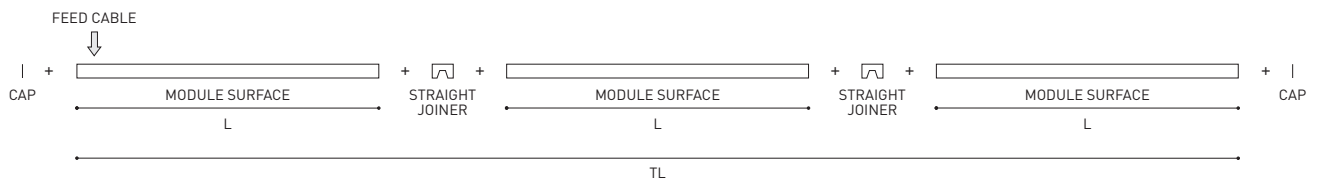

FIFTY 2 End Cap Kit Trimless	1050-00-30-   W
FIFTY Straight Joiner	1050-01-80
FIFTY Power Line	A231-00-00

COLOUR | W  RAL 9016 | MATERIAL |  AL |

FIFTY 2 End Cap Kit Recessed	1050-00-20-   WT   NT
FIFTY Straight Joiner	1050-01-80
FIFTY Power Line	A231-00-00

COLOUR | WT □ RAL 9016 | NT ■ RAL 9005 |

MATERIAL |  AL |

FIFTY 2 End Cap Kit	1050-00-10-   WT   NT
FIFTY Straight Joiner	1050-01-80
FIFTY Power Line	A231-00-00

COLOUR | WT □ RAL 9016 | NT ■ RAL 9005 |

MATERIAL |  AL |