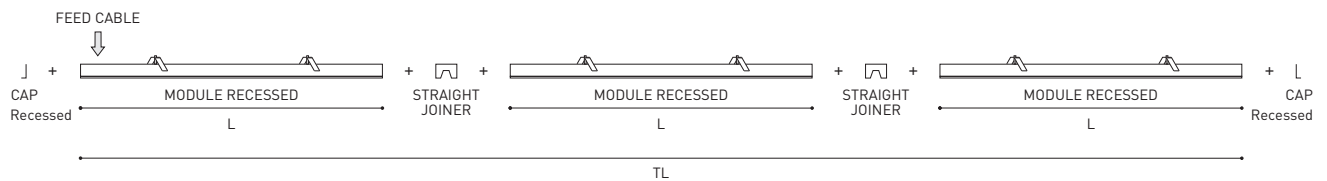

FIFTY 2 End Cap Kit Trimless	1050-00-30-   W
FIFTY Straight Joiner	1050-01-80
FIFTY Power Line	A231-00-00

COLOUR | W  RAL 9016 | MATERIAL |  AL |

FIFTY 2 End Cap Kit Recessed	1050-00-20-   WT   NT
FIFTY Straight Joiner	1050-01-80
FIFTY Power Line	A231-00-00

COLOUR | WT □ RAL 9016 | NT ■ RAL 9005 |

MATERIAL |  AL |

FIFTY 2 End Cap Kit	1050-00-10-   WT   NT
FIFTY Straight Joiner	1050-01-80
FIFTY Power Line	A231-00-00

COLOUR | WT □ RAL 9016 | NT ■ RAL 9005 |

MATERIAL |  AL |