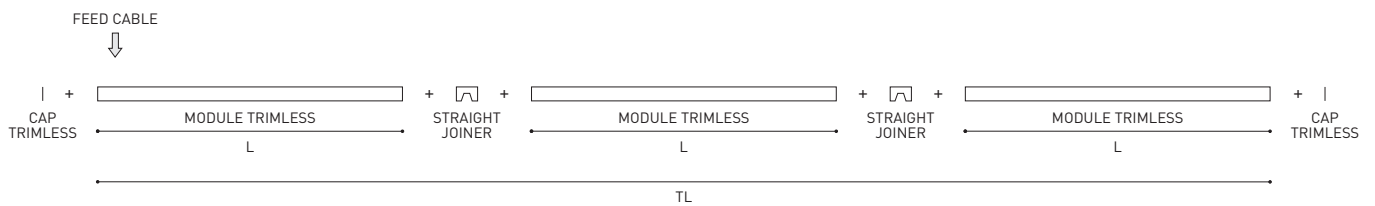

FIFTY 2 End Cap Kit Trimless	1050-00-30-   W
FIFTY Straight Joiner	1050-01-80
FIFTY Power Line	A231-00-00

COLOUR | W  RAL 9016 | MATERIAL |  AL |

FIFTY 2 End Cap Kit Recessed	1050-00-20-   WT   NT
FIFTY Straight Joiner	1050-01-80
FIFTY Power Line	A231-00-00

COLOUR | WT □ RAL 9016 | NT ■ RAL 9005 |

MATERIAL |  AL |

FIFTY 2 End Cap Kit	1050-00-10-   WT   NT
FIFTY Straight Joiner	1050-01-80
FIFTY Power Line	A231-00-00

COLOUR | WT □ RAL 9016 | NT ■ RAL 9005 |

MATERIAL |  AL |