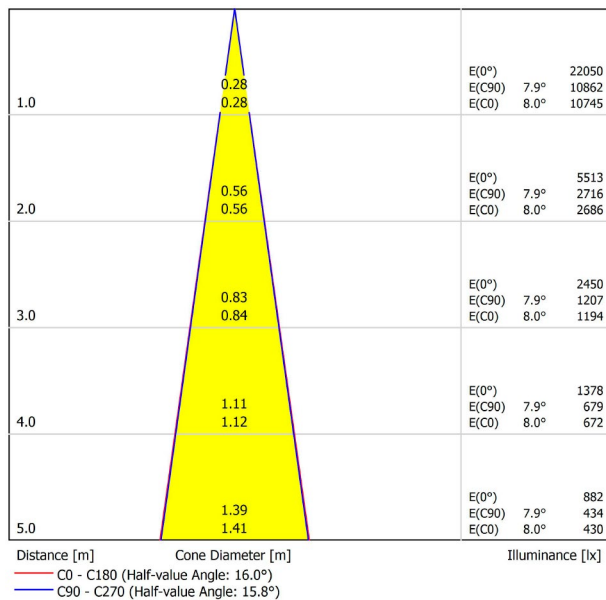

## PRODUCT

Light source	LED
Gross luminous flux	2950 Lm
Power	24,5 W
Power values of the system	25,79 W
Colour temperature	3000 K
Colour Rendering Index	CRI>90
Chromatic stability	Mac Adam Step 2
Light beam angle	17°
Lighting efficiency	93%
Efficacy	120 Lm/W
Current intensity	700 mA
Dimming	DALI
Control through bluetooth	Please Consult
Driver	Included
Electrical insulation class	III
Voltage	48 Vdc
Energy efficiency	A+
LED lifespan	L80B10 (Tj=85°C) >60.000h

## OTHER DATA

Ingress Protection	IP20
Swivel angle	310°
Rotation angle	360°
Track type	Track 48V
Weight	535 g.
Packaged weight	660 g.
Packaging dimensions	309 × 195 × 62 mm.
Units per package	1
Materials	Aluminium / Polycarbonate

POLAR DIAGRAM

CONICAL DIAGRAM

Vivid Model Colour Temperature	2700K	3000K	3500K	4000K	Light Pink
📖 Reading			•	•	
🥕 Fruits & Vegetables		•	•		
🍞 Bakery	•				
👤 Retail		•	•		
💄 Cosmetics			•	•	
🥩 Meat					•
🐟 Fish				•	
🐠 Seafood				•	•