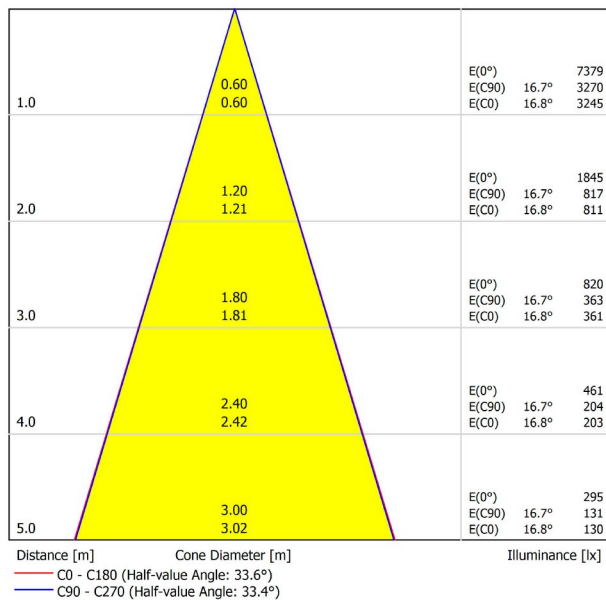

## LIGHTING INFORMATION

Light source	LED
Gross luminous flux	3000 Lm
Power	24,5 W
Power values of the system	25,79 W
Colour temperature	4000 K
Colour Rendering Index	CRI>90
Chromatic stability	Mac Adam Step 2
Light beam angle	34°
Lighting efficiency	90%
Efficacy	122 Lm/W
Current intensity	700 mA
Dimming	DALI
Control through bluetooth	Please Consult
Driver	Included
Electrical insulation class	III
Voltage	48 Vdc
Energy efficiency	A+
LED lifespan	L80B10 (Tj=85°C) >60.000h

## OTHER DATA

Ingress Protection	IP20
Swivel angle	310°
Rotation angle	360°
Track type	Track 48V
Weight	535 g.
Packaged weight	660 g.
Packaging dimensions	309 × 195 × 62 mm.
Units per package	1
Materials	Aluminium / Polycarbonate

POLAR DIAGRAM

CONICAL DIAGRAM

Vivid Model Colour Temperature	2700K	3000K	3500K	4000K	Light Pink
📖 Reading			•	•	
🥬 Fruits & Vegetables		•	•		
🍞 Bakery	•				
👤 Retail		•	•		
💄 Cosmetics			•	•	
🥩 Meat					•
🐟 Fish				•	
🐠 Seafood				•	•