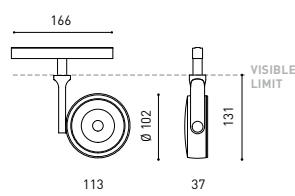

## DIMENSIONS

## OTHER DATA

Ingress Protection	IP20
Swivel angle	310°
Rotation angle	360°
Track type	Track 48V
Weight	535 g.
Packaged weight	660 g.
Packaging dimensions	309 × 195 × 62 mm.
Units per package	1
Materials	Aluminium / Polycarbonate

### CABLE SECTION AND LENGTH BETWEEN TRACK 48V AND POWER SUPPLY

TRACK LENGTH (m)		10			20		29
CABLE LENGTH (m)		1	10	20	1	10	1
POWER (W)	CABLE SECTION (mm²)						
75W	0,75mm²	✓	✓	✓	✓	✓	✓
	1,5mm²	✓	✓	✓	✓	✓	✓
150W	0,75mm²	✓	X	X	✓	X	✓
	1,5mm²	✓	✓	X	✓	✓	✓