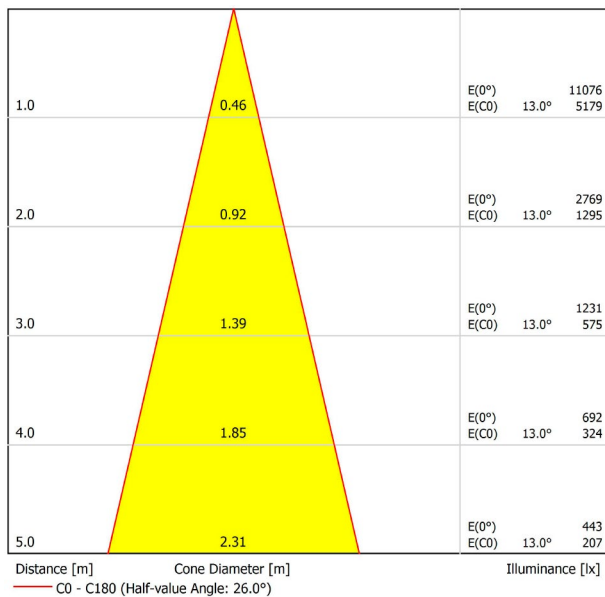

A3290230NT

Textured black

9005

TRACKLIGHTS

LIGHTING INFORMATION

Light source	LED
Gross luminous flux	2850 Lm
Power	24,5 W
Power values of the system	25,79 W
Colour temperature	2700 K
Colour Rendering Index	CRI>90
Chromatic stability	Mac Adam Step 2
Light beam angle	26°
Lighting efficiency	93%
Efficacy	116 Lm/W
Current intensity	700 mA
Dimming	DALI
Control through bluetooth	Please Consult
Driver	Included
Electrical insulation class	III
Voltage	48 Vdc
Energy efficiency	A+
LED lifespan	L80B10 (Tj=85°C) >60.000h

OTHER DATA

Ingress Protection	IP20
Swivel angle	310°
Rotation angle	360°
Track type	Track 48V
Weight	535 g.
Packaged weight	660 g.
Packaging dimensions	309 × 195 × 62 mm.
Units per package	1
Materials	Aluminium / Polycarbonate

POLAR DIAGRAM

CONICAL DIAGRAM

Vivid Model Colour Temperature	2700K	3000K	3500K	4000K	Light Pink
📖 Reading			•	•	
🥗 Fruits & Vegetables		•	•		
🍞 Bakery	•				
👤 Retail		•	•		
💄 Cosmetics			•	•	
🥩 Meat					•
🐟 Fish				•	
🐠 Seafood				•	•