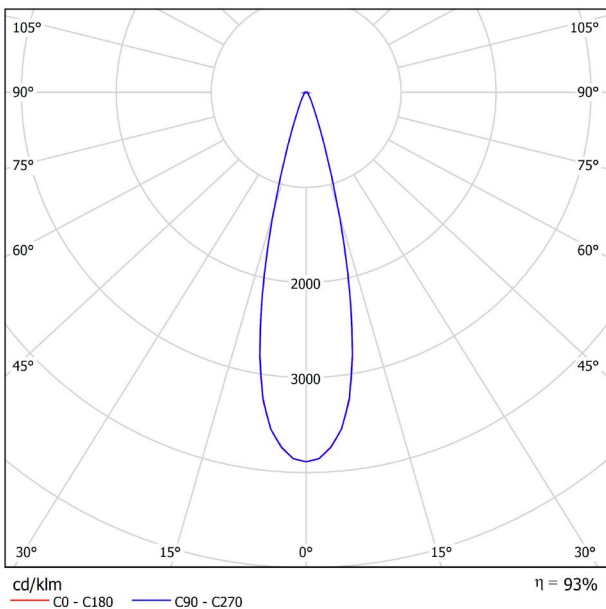

POLAR DIAGRAM