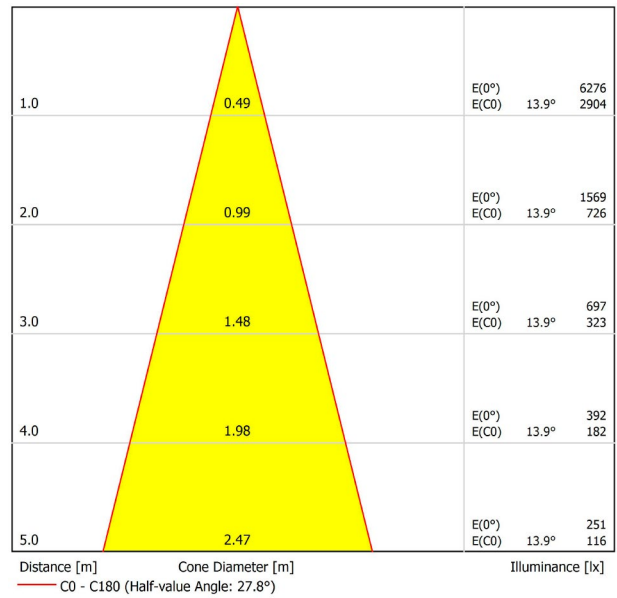

A3300221NT

Textured black

9005

TRACKLIGHTS

LIGHTING INFORMATION

Light source	LED
Gross luminous flux	2130 Lm
Power	17 W
Power values of the system	17,89 W
Colour temperature	3000 K
Colour Rendering Index	CRI>90
Chromatic stability	Mac Adam Step 2
Light beam angle	28°
Lighting efficiency	91%
Efficacy	125 Lm/W
Current intensity	500 mA
Dimming	DALI
Control through bluetooth	Please Consult
Driver	Included
Electrical insulation class	III
Voltage	48 Vdc
Energy efficiency	A+
LED lifespan	L80B10 (Tj=85°C) >60.000h

OTHER DATA

Ingress Protection	IP20
Swivel angle	310°
Rotation angle	360°
Track type	Track 48V
Weight	303 g.
Packaged weight	375 g.
Packaging dimensions	188 × 165 × 53 mm.
Units per package	1
Materials	Aluminium / Polycarbonate

POLAR DIAGRAM

CONICAL DIAGRAM

Vivid Model Colour Temperature	2700K	3000K	3500K	4000K	Light Pink
📖 Reading			•	•	
🥬 Fruits & Vegetables		•	•		
🍞 Bakery	•				
👤 Retail		•	•		
💄 Cosmetics			•	•	
🥩 Meat					•
🐟 Fish				•	
🐠 Seafood				•	•