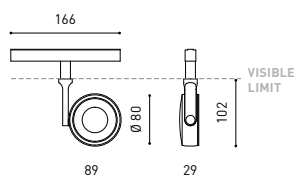

DIMENSIONS

ACCESSORIES

HIGH CHROMATIC LED

TRACK 48V OPTIONS

AWARDS

Name	SIX M 48V DIM DALI 28° 3000K NT
Reference	A3300221NT
Color	Textured black
RAL	9005
Category	TRACKLIGHTS

PRODUCT

SIX M 48V DIM DALI 28° 3000K NT

A3300221NT

Textured black

9005

TRACKLIGHTS

LIGHTING INFORMATION

Light source	LED
Gross luminous flux	2130 Lm
Power	17 W
Power values of the system	17,89 W
Colour temperature	3000 K
Colour Rendering Index	CRI>90
Chromatic stability	Mac Adam Step 2
Light beam angle	28°
Lighting efficiency	91%
Efficacy	125 Lm/W
Current intensity	500 mA
Dimming	DALI
Control through bluetooth	Please Consult
Driver	Included
Electrical insulation class	III
Voltage	48 Vdc
Energy efficiency	A+
LED lifespan	L80B10 (Tj=85°C) >60.000h

OTHER DATA

Ingress Protection	IP20
Swivel angle	310°
Rotation angle	360°
Track type	Track 48V
Weight	303 g.
Packaged weight	375 g.
Packaging dimensions	188 × 165 × 53 mm.
Units per package	1
Materials	Aluminium / Polycarbonate

TRACK LENGTH (m)		10			20		29
CABLE LENGTH (m)		1	10	20	1	10	1
POWER (W)	CABLE SECTION (mm²)						
75W	0,75mm²	✓	✓	✓	✓	✓	✓
	1,5mm²	✓	✓	✓	✓	✓	✓
150W	0,75mm²	✓	X	X	✓	X	✓
	1,5mm²	✓	✓	X	✓	✓	✓

COLOUR | N ■ RAL 9005 |