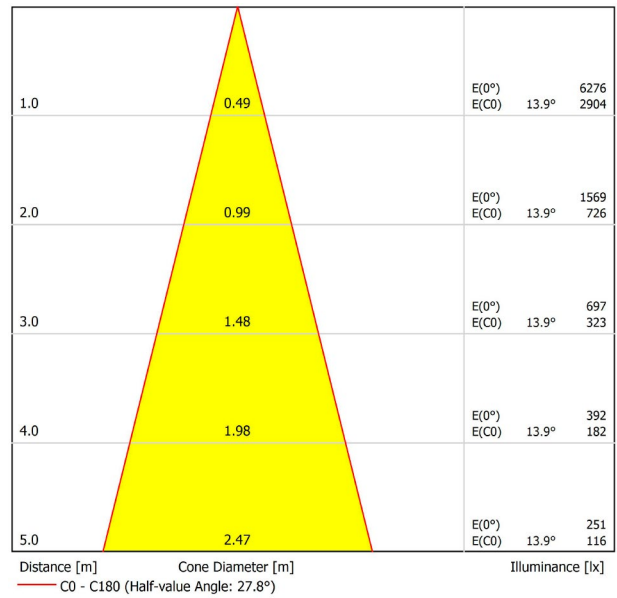

## LIGHTING INFORMATION

Light source	LED
Gross luminous flux	2130 Lm
Power	17 W
Power values of the system	17,89 W
Colour temperature	3000 K
Colour Rendering Index	CRI>90
Chromatic stability	Mac Adam Step 2
Light beam angle	28°
Lighting efficiency	91%
Efficacy	125 Lm/W
Current intensity	500 mA
Dimming	DALI
Control through bluetooth	Please Consult
Driver	Included
Electrical insulation class	III
Voltage	48 Vdc
Energy efficiency	A+
LED lifespan	L80B10 (Tj=85°C) >60.000h

## OTHER DATA

Ingress Protection	IP20
Swivel angle	310°
Rotation angle	360°
Track type	Track 48V
Weight	303 g.
Packaged weight	375 g.
Packaging dimensions	188 × 165 × 53 mm.
Units per package	1
Materials	Aluminium / Polycarbonate

POLAR DIAGRAM

CONICAL DIAGRAM

Vivid Model Colour Temperature	2700K	3000K	3500K	4000K	Light Pink
📖 Reading			•	•	
🥬 Fruits & Vegetables		•	•		
🍞 Bakery	•				
👤 Retail		•	•		
💄 Cosmetics			•	•	
🥩 Meat					•
🐟 Fish				•	
🐠 Seafood				•	•