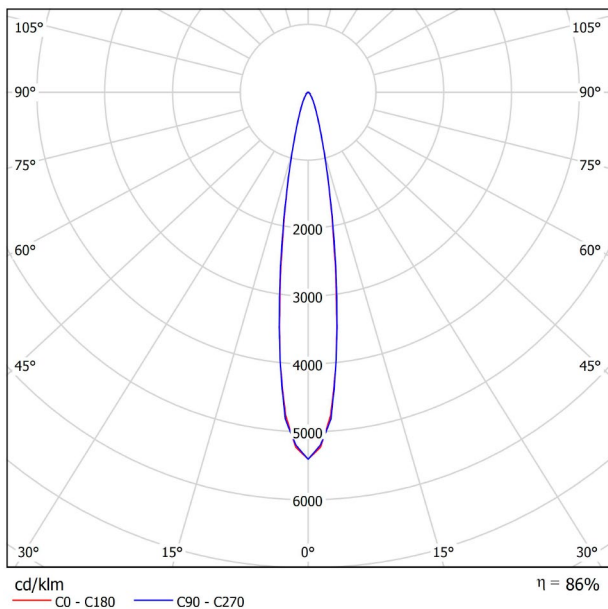

POLAR DIAGRAM