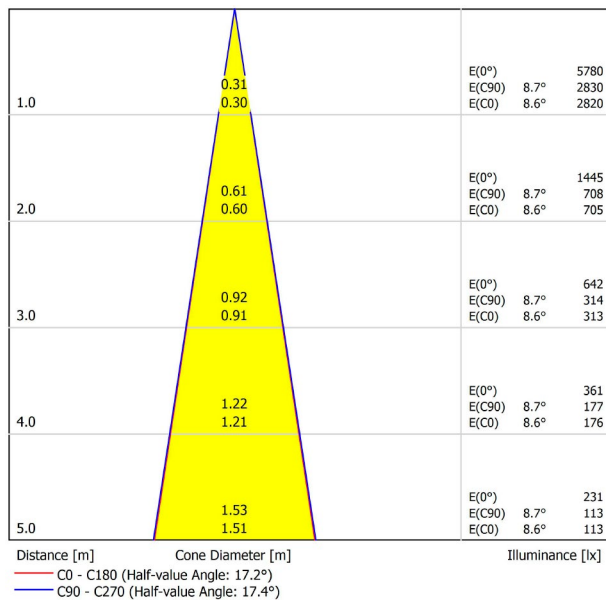

OTHER DATA

| | |
|----------------------|---------------------------|
| Ingress Protection | IP20 |
| Swivel angle | 310° |
| Rotation angle | 360° |
| Track type | Track 48V |
| Weight | 164 g. |
| Packaged weight | 210 g. |
| Packaging dimensions | 190 × 145 × 24 mm. |
| Units per package | 1 |
| Materials | Aluminium / Polycarbonate |

POLAR DIAGRAM

CONICAL DIAGRAM

| Vivid Model Colour Temperature | 2700K | 3000K | 3500K | 4000K | Light Pink |
|-----------------------------------|-------|-------|-------|-------|------------|
| 📖 Reading | | | • | • | |
| 🥬 Fruits & Vegetables | | • | • | | |
| 🍞 Bakery | • | | | | |
| 👤 Retail | | • | • | | |
| 💄 Cosmetics | | | • | • | |
| 🥩 Meat | | | | | • |
| 🐟 Fish | | | | • | |
| 🐠 Seafood | | | | • | • |