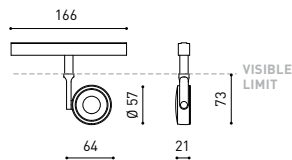

DIMENSIONS

ACCESSORIES

HIGH CHROMATIC LED

TRACK 48V OPTIONS

AWARDS

| | |
|-----------|---------------------------------|
| Name | SIX S 48V DIM DALI 17° 3000K WT |
| Reference | A3330211WT |
| Color | Textured white |
| RAL | 9016 |
| Category | TRACKLIGHTS |

OTHER DATA

| | |
|----------------------|---------------------------|
| Ingress Protection | IP20 |
| Swivel angle | 310° |
| Rotation angle | 360° |
| Track type | Track 48V |
| Weight | 164 g. |
| Packaged weight | 210 g. |
| Packaging dimensions | 190 × 145 × 24 mm. |
| Units per package | 1 |
| Materials | Aluminium / Polycarbonate |

CABLE SECTION AND LENGTH BETWEEN TRACK 48V AND POWER SUPPLY

| TRACK LENGTH (m) | | 10 | | | 20 | | 29 |
|------------------|----------------------------------|----|----|----|----|----|----|
| CABLE LENGTH (m) | | 1 | 10 | 20 | 1 | 10 | 1 |
| POWER (W) | CABLE SECTION (mm ²) | | | | | | |
| 75W | 0,75mm ² | ✓ | ✓ | ✓ | ✓ | ✓ | ✓ |
| | 1,5mm ² | ✓ | ✓ | ✓ | ✓ | ✓ | ✓ |
| 150W | 0,75mm ² | ✓ | X | X | ✓ | X | ✓ |
| | 1,5mm ² | ✓ | ✓ | X | ✓ | ✓ | ✓ |