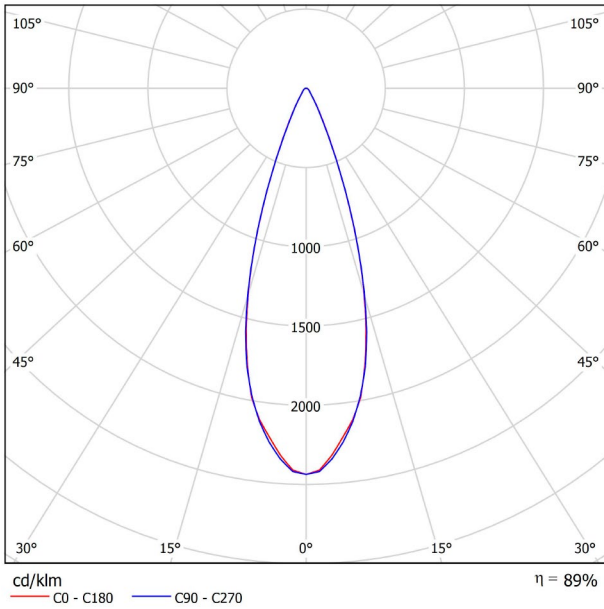

POLAR DIAGRAM