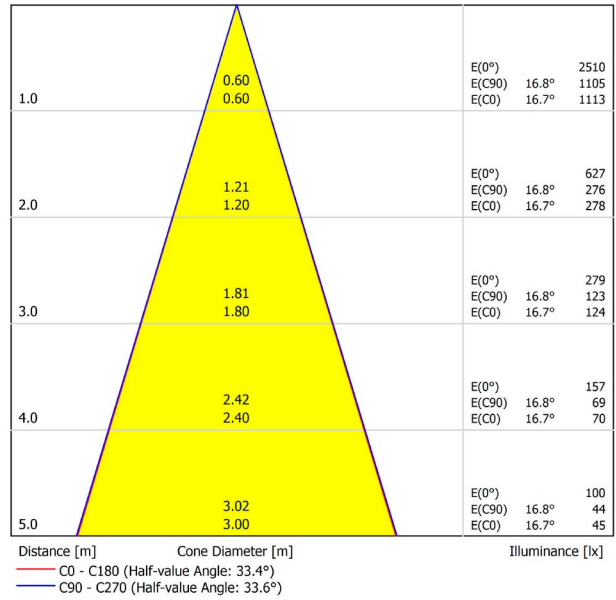

## LIGHTING INFORMATION

Light source	LED
Gross luminous flux	1030 Lm
Power	8,5 W
Power values of the system	8,95 W
Colour temperature	2700 K
Colour Rendering Index	CRI>90
Chromatic stability	Mac Adam Step 2
Light beam angle	34°
Lighting efficiency	89%
Efficacy	121 Lm/W
Current intensity	500 mA
Dimming	DALI
Control through bluetooth	Please Consult
Driver	Included
Electrical insulation class	III
Voltage	48 Vdc
Energy efficiency	A+
LED lifespan	L80B10 (Tj=85°C) >60.000h

## OTHER DATA

Ingress Protection	IP20
Swivel angle	310°
Rotation angle	360°
Track type	Track 48V
Weight	164 g.
Packaged weight	210 g.
Packaging dimensions	190 × 145 × 24 mm.
Units per package	1
Materials	Aluminium / Polycarbonate

POLAR DIAGRAM

CONICAL DIAGRAM

Vivid Model Colour Temperature	2700K	3000K	3500K	4000K	Light Pink
📖 Reading			•	•	
🥬 Fruits & Vegetables		•	•		
🍞 Bakery	•				
👤 Retail		•	•		
💄 Cosmetics			•	•	
🥩 Meat					•
🐟 Fish				•	
🐠 Seafood				•	•