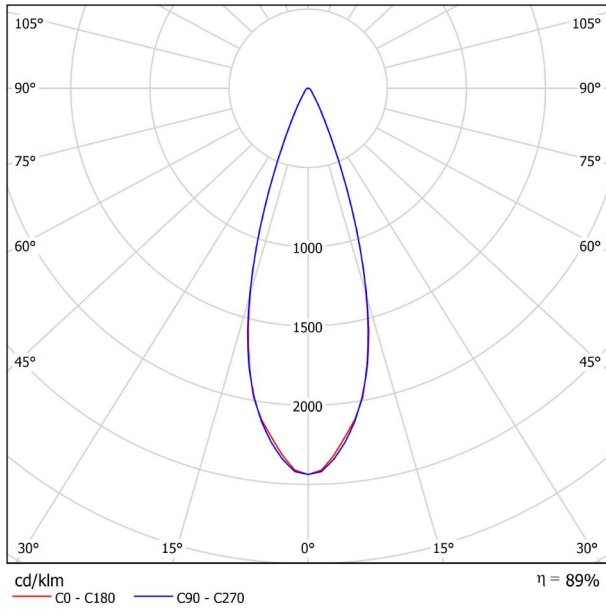

A3330231NT

Textured black

9005

TRACKLIGHTS

LIGHTING INFORMATION

Light source	LED
Gross luminous flux	1070 Lm
Power	8,5 W
Power values of the system	8,95 W
Colour temperature	3000 K
Colour Rendering Index	CRI>90
Chromatic stability	Mac Adam Step 2
Light beam angle	34°
Lighting efficiency	89%
Efficacy	126 Lm/W
Current intensity	500 mA
Dimming	DALI
Control through bluetooth	Please Consult
Driver	Included
Electrical insulation class	III
Voltage	48 Vdc
Energy efficiency	A+
LED lifespan	L80B10 (Tj=85°C) >60.000h

OTHER DATA

Ingress Protection	IP20
Swivel angle	310°
Rotation angle	360°
Track type	Track 48V
Weight	164 g.
Packaged weight	210 g.
Packaging dimensions	190 × 145 × 24 mm.
Units per package	1
Materials	Aluminium / Polycarbonate

POLAR DIAGRAM

CONICAL DIAGRAM

Vivid Model Colour Temperature	2700K	3000K	3500K	4000K	Light Pink
📖 Reading			•	•	
🥬 Fruits & Vegetables		•	•		
🍞 Bakery	•				
👤 Retail		•	•		
💄 Cosmetics			•	•	
🥩 Meat					•
🐟 Fish				•	
🐠 Seafood				•	•