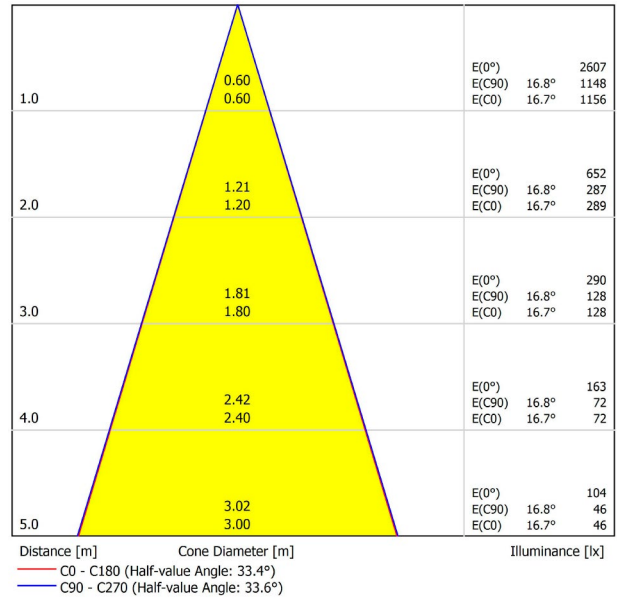

OTHER DATA

Ingress Protection	IP20
Swivel angle	310°
Rotation angle	360°
Track type	Track 48V
Weight	164 g.
Packaged weight	210 g.
Packaging dimensions	190 × 145 × 24 mm.
Units per package	1
Materials	Aluminium / Polycarbonate

POLAR DIAGRAM

CONICAL DIAGRAM

Vivid Model Colour Temperature	2700K	3000K	3500K	4000K	Light Pink
📖 Reading			•	•	
🥬 Fruits & Vegetables		•	•		
🍞 Bakery	•				
👤 Retail		•	•		
💄 Cosmetics			•	•	
🥩 Meat					•
🐟 Fish				•	
🐠 Seafood				•	•