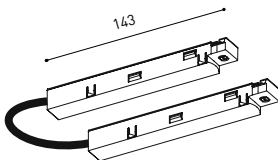

TRACK 48V Corner 90° Connector

A338-00-12

TRACK 48V Suspension Kit

A338-00-08

See accessories quantities*

TRACK 48V Short T-Bracket

A338-00-03

TRACK 48V Clamp for M6 ROD

A338-00-09

See accessories quantities*