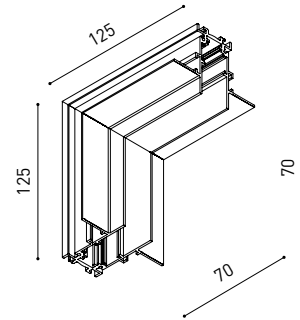

COLOUR | N ■ RAL 9005 |

Recommended for installations where the profile can be installed before the false plasteboard ceiling (thickness 12,5mm.)

TRACK 48V TRIMLESS

ARKOSLIGHT®

TRACK 48V SURFACE

Available on request. Please consult.

TRACK 48V 90° CORNER One Plane

*Electrical connection not included

TRACK 48V 90° CORNER Two Planes

*Electrical connection not included

TRACK 48V Live-End Connector

A338-00-01- | N |

TRACK 48V End

A338-00-06- | N |