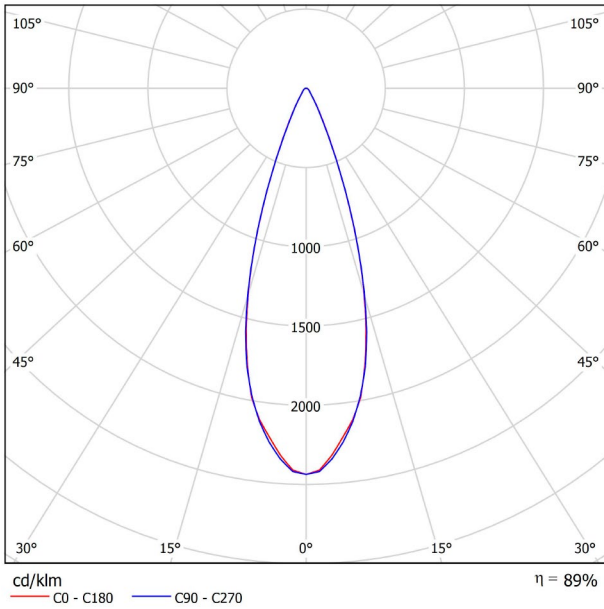

A3330232WT

Textured white

9016

TRACKLIGHTS

LIGHTING INFORMATION

Light source	LED
Gross luminous flux	1100 Lm
Power	8,5 W
Power values of the system	8,95 W
Colour temperature	4000 K
Colour Rendering Index	CRI>90
Chromatic stability	Mac Adam Step 2
Light beam angle	34°
Lighting efficiency	89%
Efficacy	129 Lm/W
Current intensity	500 mA
Dimming	DALI
Control through bluetooth	Please Consult
Driver	Included
Electrical insulation class	III
Voltage	48 Vdc
Energy efficiency	A+
LED lifespan	L80B10 (Tj=85°C) >60.000h

OTHER DATA

Ingress Protection	IP20
Swivel angle	310°
Rotation angle	360°
Track type	Track 48V
Weight	164 g.
Packaged weight	210 g.
Packaging dimensions	190 × 145 × 24 mm.
Units per package	1
Materials	Aluminium / Polycarbonate

POLAR DIAGRAM

CONICAL DIAGRAM

Vivid Model Colour Temperature	2700K	3000K	3500K	4000K	Light Pink
📖 Reading			•	•	
🥬 Fruits & Vegetables		•	•		
🍞 Bakery	•				
👤 Retail		•	•		
💄 Cosmetics			•	•	
🥩 Meat					•
🐟 Fish				•	
🐠 Seafood				•	•