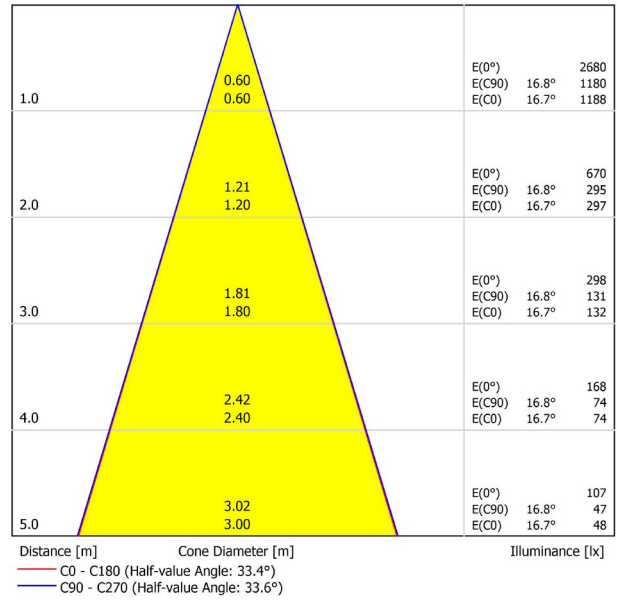

A3330232WT

Textured white

9016

TRACKLIGHTS

LIGHTING INFORMATION

Light source	LED
Gross luminous flux	1100 Lm
Power	8,5 W
Power values of the system	8,95 W
Colour temperature	4000 K
Colour Rendering Index	CRI>90
Chromatic stability	Mac Adam Step 2
Light beam angle	34°
Lighting efficiency	89%
Efficacy	129 Lm/W
Current intensity	500 mA
Dimming	DALI
Control through bluetooth	Please Consult
Driver	Included
Electrical insulation class	III
Voltage	48 Vdc
Energy efficiency	A+
LED lifespan	L80B10 (Tj=85°C) >60.000h

OTHER DATA

Ingress Protection	IP20
Swivel angle	310°
Rotation angle	360°
Track type	Track 48V
Weight	164 g.
Packaged weight	210 g.
Packaging dimensions	190 × 145 × 24 mm.
Units per package	1
Materials	Aluminium / Polycarbonate

POLAR DIAGRAM

CONICAL DIAGRAM

Vivid Model Colour Temperature	2700K	3000K	3500K	4000K	Light Pink
📖 Reading			•	•	
🥬 Fruits & Vegetables		•	•		
🍞 Bakery	•				
👤 Retail		•	•		
💄 Cosmetics			•	•	
🥩 Meat					•
🐟 Fish				•	
🐠 Seafood				•	•