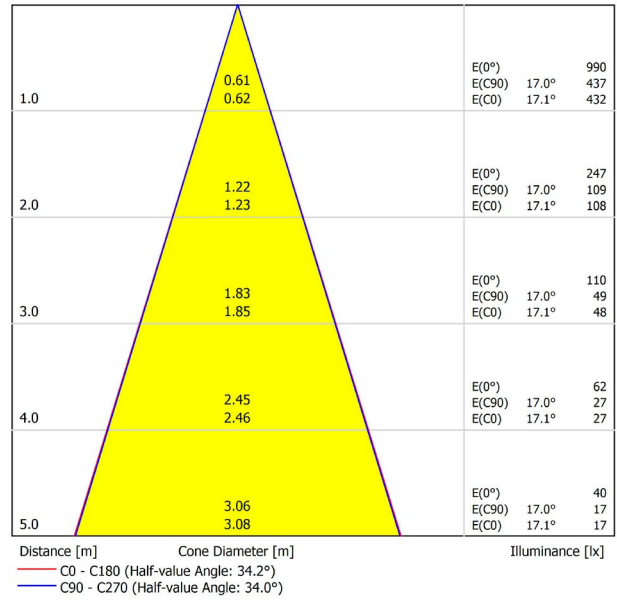

DIMENSIONS

ACCESSORIES

HIGH CHROMATIC LED

TRACK 48V OPTIONS

AWARDS

| | |
|-----------------------------|----------------------------------|
| Name | SIX XS 48V DIM DALI 34° 3000K WT |
| Reference | A3350231WT |
| Color | Textured white |
| RAL | 9016 |
| Category | TRACKLIGHTS |
| PRODUCT | |
| LIGHTING INFORMATION | |
| Light source | LED |
| Gross luminous flux | 500 Lm |
| Power | 4,5 W |
| Power values of the system | 4,74 W |
| Colour temperature | 3000 K |
| Colour Rendering Index | CRI>90 |
| Chromatic stability | Mac Adam Step 2 |
| Light beam angle | 34° |
| Lighting efficiency | 88% |
| Efficacy | 111 Lm/W |
| Current intensity | 500 mA |
| Dimming | DALI |
| Control through bluetooth | Please Consult |
| Driver | Included |
| Electrical insulation class | III |
| Voltage | 48 Vdc |
| Energy efficiency | A+ |
| LED lifespan | L80B10 (Tj=85°C) >60.000h |
| OTHER DATA | |
| Ingress Protection | IP20 |
| Swivel angle | 310° |
| Rotation angle | 360° |
| Track type | Track 48V |
| Weight | 112 g. |
| Packaged weight | 160 g. |
| Packaging dimensions | 190 × 145 × 24 mm. |
| Units per package | 1 |
| Materials | Aluminium / Polycarbonate |

POLAR DIAGRAM

CONICAL DIAGRAM

| Vivid Model Colour Temperature | 2700K | 3000K | 3500K | 4000K | Light Pink |
|-----------------------------------|-------|-------|-------|-------|------------|
| 📖 Reading | | | • | • | |
| 🥬 Fruits & Vegetables | | • | • | | |
| 🍞 Bakery | • | | | | |
| 👤 Retail | | • | • | | |
| 💄 Cosmetics | | | • | • | |
| 🥩 Meat | | | | | • |
| 🐟 Fish | | | | • | |
| 🐠 Seafood | | | | • | • |