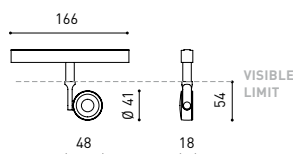

DIMENSIONS

ACCESSORIES

HIGH CHROMATIC LED

TRACK 48V OPTIONS

AWARDS

| | |
|-----------------------------|----------------------------------|
| Name | SIX XS 48V DIM DALI 34° 3000K WT |
| Reference | A3350231WT |
| Color | Textured white |
| RAL | 9016 |
| Category | TRACKLIGHTS |
| PRODUCT | |
| LIGHTING INFORMATION | |
| Light source | LED |
| Gross luminous flux | 500 Lm |
| Power | 4,5 W |
| Power values of the system | 4,74 W |
| Colour temperature | 3000 K |
| Colour Rendering Index | CRI>90 |
| Chromatic stability | Mac Adam Step 2 |
| Light beam angle | 34° |
| Lighting efficiency | 88% |
| Efficacy | 111 Lm/W |
| Current intensity | 500 mA |
| Dimming | DALI |
| Control through bluetooth | Please Consult |
| Driver | Included |
| Electrical insulation class | III |
| Voltage | 48 Vdc |
| Energy efficiency | A+ |
| LED lifespan | L80B10 (Tj=85°C) >60.000h |
| OTHER DATA | |
| Ingress Protection | IP20 |
| Swivel angle | 310° |
| Rotation angle | 360° |
| Track type | Track 48V |
| Weight | 112 g. |
| Packaged weight | 160 g. |
| Packaging dimensions | 190 × 145 × 24 mm. |
| Units per package | 1 |
| Materials | Aluminium / Polycarbonate |

CABLE SECTION AND LENGTH BETWEEN TRACK 48V AND POWER SUPPLY

| TRACK LENGTH (m) | | 10 | | | 20 | | 29 |
|------------------|---------------------|----|----|----|----|----|----|
| CABLE LENGTH (m) | | 1 | 10 | 20 | 1 | 10 | 1 |
| POWER (W) | CABLE SECTION (mm²) | | | | | | |
| 75W | 0,75mm² | ✓ | ✓ | ✓ | ✓ | ✓ | ✓ |
| | 1,5mm² | ✓ | ✓ | ✓ | ✓ | ✓ | ✓ |
| 150W | 0,75mm² | ✓ | X | X | ✓ | X | ✓ |
| | 1,5mm² | ✓ | ✓ | X | ✓ | ✓ | ✓ |