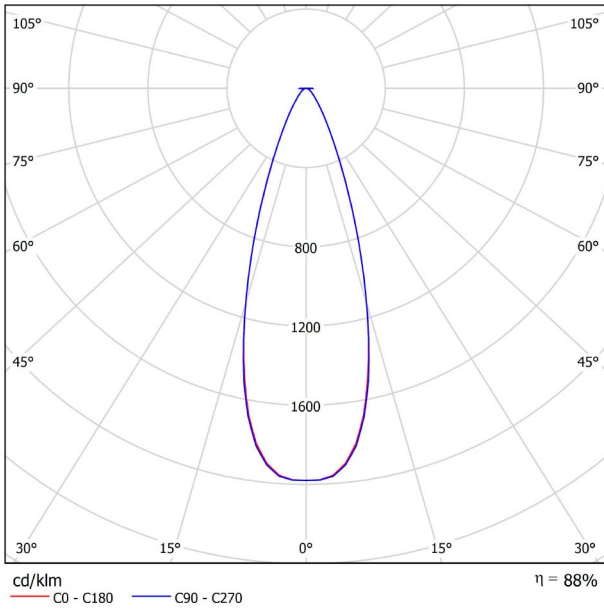

DIMENSIONS

ACCESSORIES

HIGH CHROMATIC LED

TRACK 48V OPTIONS

AWARDS

| | |
|-----------------------------|----------------------------------|
| Name | SIX XS 48V DIM DALI 34° 3000K WT |
| Reference | A3350231WT |
| Color | Textured white |
| RAL | 9016 |
| Category | TRACKLIGHTS |
| PRODUCT | |
| LIGHTING INFORMATION | |
| Light source | LED |
| Gross luminous flux | 500 Lm |
| Power | 4,5 W |
| Power values of the system | 4,74 W |
| Colour temperature | 3000 K |
| Colour Rendering Index | CRI>90 |
| Chromatic stability | Mac Adam Step 2 |
| Light beam angle | 34° |
| Lighting efficiency | 88% |
| Efficacy | 111 Lm/W |
| Current intensity | 500 mA |
| Dimming | DALI |
| Control through bluetooth | Please Consult |
| Driver | Included |
| Electrical insulation class | III |
| Voltage | 48 Vdc |
| Energy efficiency | A+ |
| LED lifespan | L80B10 (Tj=85°C) >60.000h |
| OTHER DATA | |
| Ingress Protection | IP20 |
| Swivel angle | 310° |
| Rotation angle | 360° |
| Track type | Track 48V |
| Weight | 112 g. |
| Packaged weight | 160 g. |
| Packaging dimensions | 190 × 145 × 24 mm. |
| Units per package | 1 |
| Materials | Aluminium / Polycarbonate |

POLAR DIAGRAM

CONICAL DIAGRAM

| Vivid Model Colour Temperature | 2700K | 3000K | 3500K | 4000K | Light Pink |
|-----------------------------------|-------|-------|-------|-------|------------|
| 📖 Reading | | | • | • | |
| 🥬 Fruits & Vegetables | | • | • | | |
| 🍞 Bakery | • | | | | |
| 👤 Retail | | • | • | | |
| 💄 Cosmetics | | | • | • | |
| 🥩 Meat | | | | | • |
| 🐟 Fish | | | | • | |
| 🐠 Seafood | | | | • | • |