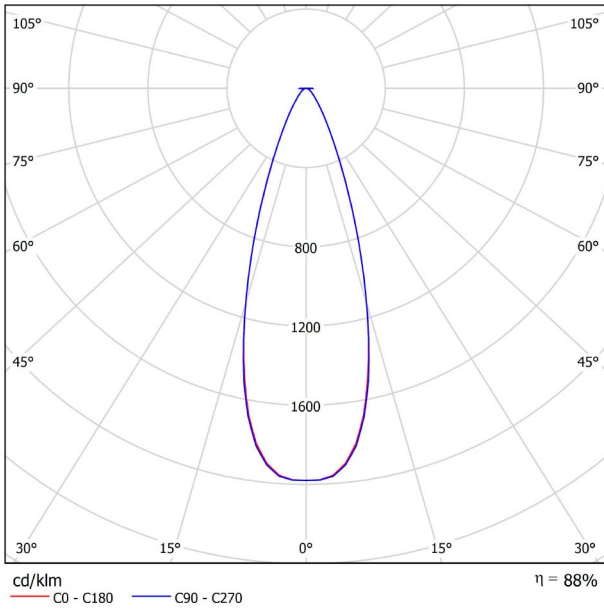

A3351231NT

Textured black

9005

TRACKLIGHTS

LIGHTING INFORMATION

Light source	LED
Gross luminous flux	2 x 500 Lm
Power	9 W
Power values of the system	9,47 W
Colour temperature	3000 K
Colour Rendering Index	CRI>90
Chromatic stability	Mac Adam Step 2
Light beam angle	34°
Lighting efficiency	88%
Efficacy	111 Lm/W
Current intensity	500 mA
Dimming	DALI
Control through bluetooth	Please Consult
Driver	Included
Electrical insulation class	III
Voltage	48 Vdc
Energy efficiency	A+
LED lifespan	L80B10 (Tj=85°C) >60.000h

OTHER DATA

Ingress Protection	IP20
Swivel angle	310°
Rotation angle	360°
Track type	Track 48V
Weight	168 g.
Packaged weight	215 g.
Packaging dimensions	190 x 145 x 24 mm.
Units per package	1
Materials	Aluminium / Polycarbonate

POLAR DIAGRAM

CONICAL DIAGRAM

Vivid Model Colour Temperature	2700K	3000K	3500K	4000K	Light Pink
📖 Reading			•	•	
🥗 Fruits & Vegetables		•	•		
🍞 Bakery	•				
👤 Retail		•	•		
💄 Cosmetics			•	•	
🥩 Meat					•
🐟 Fish				•	
🐠 Seafood				•	•