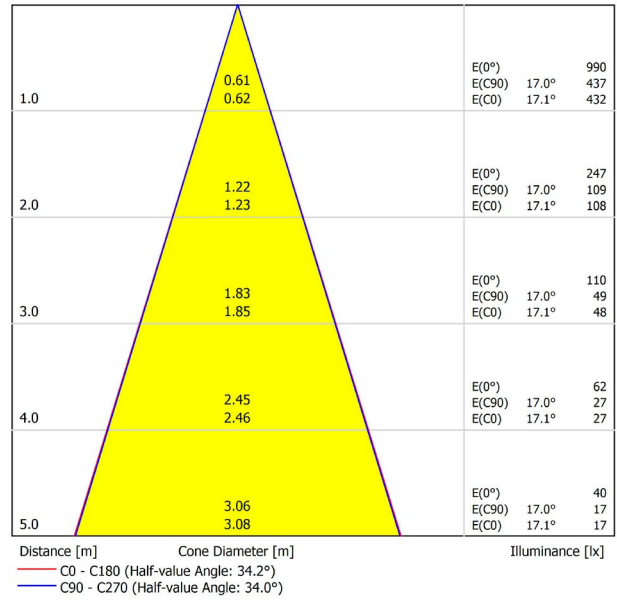

OTHER DATA

Ingress Protection	IP20
Swivel angle	310°
Rotation angle	360°
Track type	Track 48V
Weight	168 g.
Packaged weight	215 g.
Packaging dimensions	190 x 145 x 24 mm.
Units per package	1
Materials	Aluminium / Polycarbonate

POLAR DIAGRAM

CONICAL DIAGRAM

Vivid Model Colour Temperature	2700K	3000K	3500K	4000K	Light Pink
📖 Reading			•	•	
🥗 Fruits & Vegetables		•	•		
🍞 Bakery	•				
👤 Retail		•	•		
💄 Cosmetics			•	•	
🥩 Meat					•
🐟 Fish				•	
🐠 Seafood				•	•