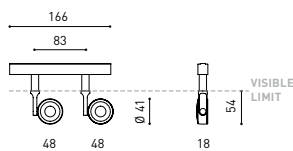

DIMENSIONS

ACCESSORIES

HIGH CHROMATIC LED

TRACK 48V OPTIONS

AWARDS

Name	SIX XS 48V DOUBLE DIM DALI 34° 3000K NT
Reference	A3351231NT
Color	Textured black
RAL	9005
Category	TRACKLIGHTS

PRODUCT

SIX XS 48V DOUBLE DIM DALI 34° 3000K NT

A3351231NT

Textured black

9005

TRACKLIGHTS

LIGHTING INFORMATION

Light source	LED
Gross luminous flux	2 x 500 Lm
Power	9 W
Power values of the system	9,47 W
Colour temperature	3000 K
Colour Rendering Index	CRI>90
Chromatic stability	Mac Adam Step 2
Light beam angle	34°
Lighting efficiency	88%
Efficacy	111 Lm/W
Current intensity	500 mA
Dimming	DALI
Control through bluetooth	Please Consult
Driver	Included
Electrical insulation class	III
Voltage	48 Vdc
Energy efficiency	A+
LED lifespan	L80B10 (Tj=85°C) >60.000h

OTHER DATA

Ingress Protection	IP20
Swivel angle	310°
Rotation angle	360°
Track type	Track 48V
Weight	168 g.
Packaged weight	215 g.
Packaging dimensions	190 x 145 x 24 mm.
Units per package	1
Materials	Aluminium / Polycarbonate

CABLE SECTION AND LENGTH BETWEEN TRACK 48V AND POWER SUPPLY

TRACK LENGTH (m)		10			20		29
CABLE LENGTH (m)		1	10	20	1	10	1
POWER (W)	CABLE SECTION (mm²)						
75W	0,75mm²	✓	✓	✓	✓	✓	✓
	1,5mm²	✓	✓	✓	✓	✓	✓
150W	0,75mm²	✓	X	X	✓	X	✓
	1,5mm²	✓	✓	X	✓	✓	✓