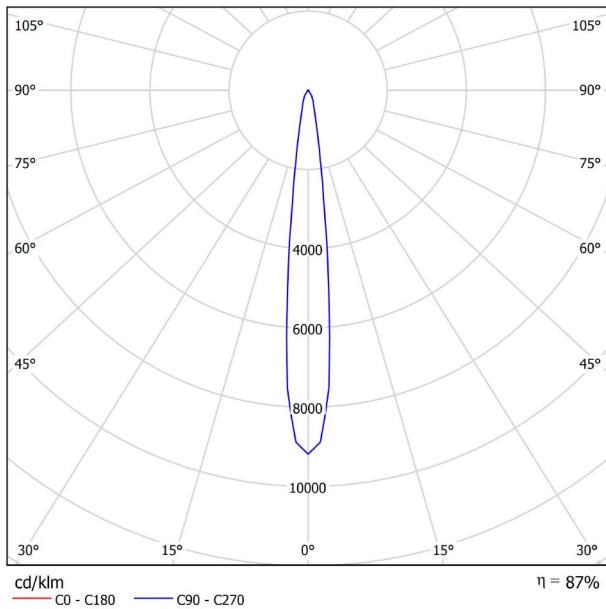

DIMENSIONS

ACCESSORIES

TRACK 48V OPTIONS

Name	FIT 20 48V 12° 2700K NT
Reference	A3440110NT
Color	Textured black
RAL	9005
Category	TRACKLIGHTS
PRODUCT	
Light source	LED
Gross luminous flux	127 Lm
Power	2,1 W
Power values of the system	2,21 W
Colour temperature	2700 K
Colour Rendering Index	CRI>90
Chromatic stability	Mac Adam Step 3
Light beam angle	12°
Lighting efficiency	87%
Efficacy	60 Lm/W
Current intensity	700 mA
Control through bluetooth	Please Consult
Driver	Included
Electrical insulation class	III
Voltage	48 Vdc
Energy efficiency	A+
LED lifespan	L80B10 (Tj=85°C) >50.000h
LIGHTING INFORMATION	
OTHER DATA	
Ingress Protection	IP20
Swivel angle	90°
Rotation angle	360°
Track type	Track 48V
Weight	90 g.
Packaged weight	135 g.
Packaging dimensions	190 × 145 × 24 mm.
Units per package	1
Materials	Aluminium / Polycarbonate

Fit 48V, is a spotlight for low voltage tracklight applications which is available in five sizes (ø50, ø35, ø35 double, ø20 and ø20 double). Cylindrical geometry and essential forms, it stands out for its minimalistic looking and its functionality as it can be orientated in any direction. The black perimeter around its mouth and its honeycomb accessory, highlights its anti-glare vocation.

POLAR DIAGRAM

CONICAL DIAGRAM

TRACK 48V TRIMLESS

ARKOSLIGHT®

TRACK 48V SURFACE

Available on request. Please consult.

TRACK 48V 1M	A338-01-00- N
TRACK 48V 2M	A338-02-00- N
TRACK 48V 3M	A338-03-00- N
TRACK 48V Corner 90° One Plane	A338-06-00- N
TRACK 48V Corner 90° Two Planes	A338-07-00- N

TRACK LENGTH (m)		10			20		29
CABLE LENGTH (m)		1	10	20	1	10	1
POWER (W)	CABLE SECTION (mm²)						
75W	0,75mm²	✓	✓	✓	✓	✓	✓
	1,5mm²	✓	✓	✓	✓	✓	✓
150W	0,75mm²	✓	X	X	✓	X	✓
	1,5mm²	✓	✓	X	✓	✓	✓

COLOUR | N ■ RAL 9005 |