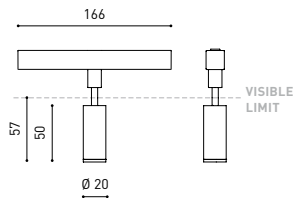

DIMENSIONS

ACCESSORIES

TRACK 48V OPTIONS

Name	FIT 20 48V 12° 2700K NT
Reference	A3440110NT
Color	Textured black
RAL	9005
Category	TRACKLIGHTS
PRODUCT	
Light source	LED
Gross luminous flux	127 Lm
Power	2,1 W
Power values of the system	2,21 W
Colour temperature	2700 K
Colour Rendering Index	CRI>90
Chromatic stability	Mac Adam Step 3
Light beam angle	12°
Lighting efficiency	87%
Efficacy	60 Lm/W
Current intensity	700 mA
Control through bluetooth	Please Consult
Driver	Included
Electrical insulation class	III
Voltage	48 Vdc
Energy efficiency	A+
LED lifespan	L80B10 (Tj=85°C) >50.000h
LIGHTING INFORMATION	
OTHER DATA	
Ingress Protection	IP20
Swivel angle	90°
Rotation angle	360°
Track type	Track 48V
Weight	90 g.
Packaged weight	135 g.
Packaging dimensions	190 × 145 × 24 mm.
Units per package	1
Materials	Aluminium / Polycarbonate

Fit 48V, is a spotlight for low voltage tracklight applications which is available in five sizes (ø50, ø35, ø35 double, ø20 and ø20 double). Cylindrical geometry and essential forms, it stands out for its minimalistic looking and its functionality as it can be orientated in any direction. The black perimeter around its mouth and its honeycomb accessory, highlights its anti-glare vocation.

		P	I	D
CONSTANT VOLTAGE LED POWER SUPPLY	0434-01-21	75W	48V	180 x 52 x 30mm
	0434-01-22	150W	48V	240 x 60 x 49mm
	0434-01-19	75W	48V	235 x 100 x 31mm
	0434-01-20	150W	48V	235 x 100 x 31mm

CABLE SECTION AND LENGTH BETWEEN TRACK 48V AND POWER SUPPLY

TRACK LENGTH (m)		10			20		29
CABLE LENGTH (m)		1	10	20	1	10	1
POWER (W)	CABLE SECTION (mm²)						
75W	0,75mm²	✓	✓	✓	✓	✓	✓
	1,5mm²	✓	✓	✓	✓	✓	✓
150W	0,75mm²	✓	X	X	✓	X	✓
	1,5mm²	✓	✓	X	✓	✓	✓

COLOUR | N ■ RAL 9005 |