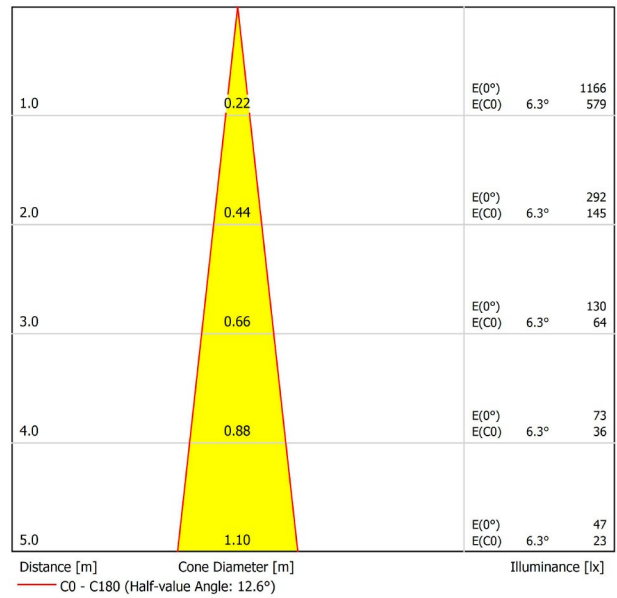

CONICAL DIAGRAM