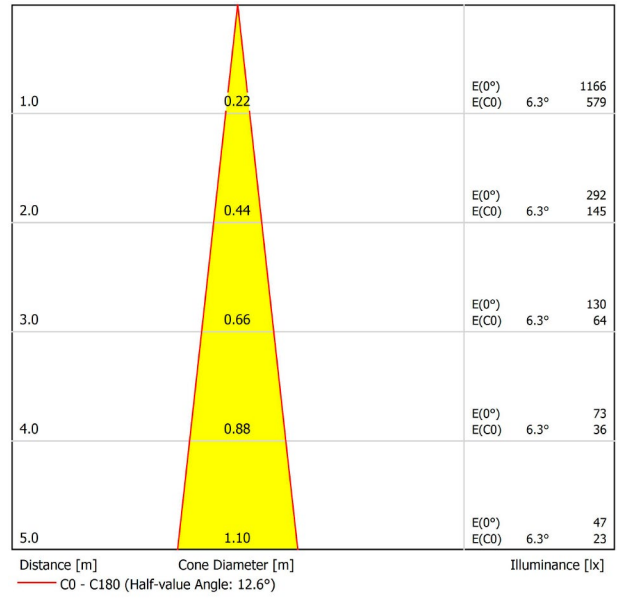

CONICAL DIAGRAM