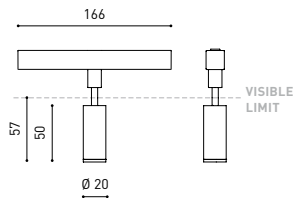

## DIMENSIONS

## ACCESSORIES

TRACK 48V OPTIONS

Name	FIT 20 48V 12° 2700K WT
Reference	A3440110WT
Color	Textured white
RAL	9016
Category	TRACKLIGHTS
<b>PRODUCT</b>	
Light source	LED
Gross luminous flux	127 Lm
Power	2,1 W
Power values of the system	2,21 W
Colour temperature	2700 K
Colour Rendering Index	CRI>90
Chromatic stability	Mac Adam Step 3
Light beam angle	12°
Lighting efficiency	87%
Efficacy	60 Lm/W
Current intensity	700 mA
Control through bluetooth	Please Consult
Driver	Included
Electrical insulation class	III
Voltage	48 Vdc
Energy efficiency	A+
LED lifespan	L80B10 (Tj=85°C) >50.000h
<b>LIGHTING INFORMATION</b>	
<b>OTHER DATA</b>	
Ingress Protection	IP20
Swivel angle	90°
Rotation angle	360°
Track type	Track 48V
Weight	90 g.
Packaged weight	135 g.
Packaging dimensions	190 × 145 × 24 mm.
Units per package	1
Materials	Aluminium / Polycarbonate

Fit 48V, is a spotlight for low voltage tracklight applications which is available in five sizes (ø50, ø35, ø35 double, ø20 and ø20 double). Cylindrical geometry and essential forms, it stands out for its minimalistic looking and its functionality as it can be orientated in any direction. The black perimeter around its mouth and its honeycomb accessory, highlights its anti-glare vocation.