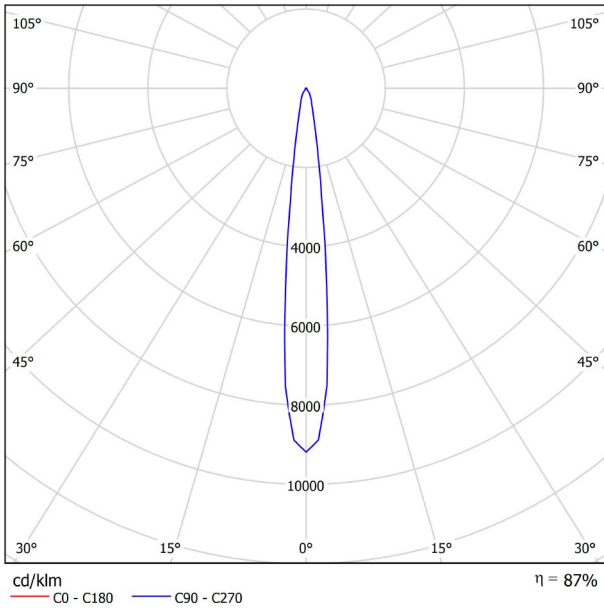

POLAR DIAGRAM