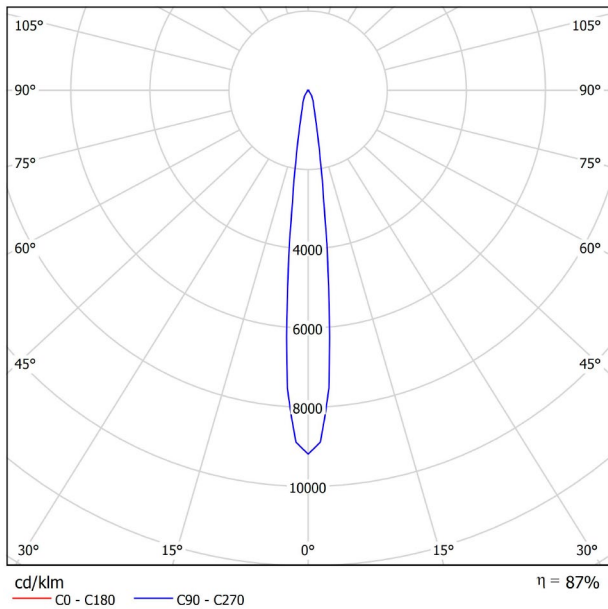

POLAR DIAGRAM