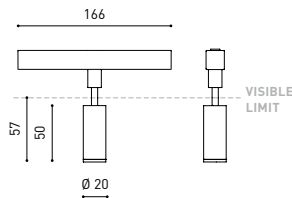

## DIMENSIONS

## ACCESSORIES

TRACK 48V OPTIONS

Name	FIT 20 48V 12° 3000K NT
Reference	A3440111NT
Color	Textured black
RAL	9005
Category	TRACKLIGHTS
<b>PRODUCT</b>	
Light source	LED
Gross luminous flux	150 Lm
Power	2,1 W
Power values of the system	2,21 W
Colour temperature	3000 K
Colour Rendering Index	CRI>90
Chromatic stability	Mac Adam Step 3
Light beam angle	12°
Lighting efficiency	87%
Efficacy	71 Lm/W
Current intensity	700 mA
Control through bluetooth	Please Consult
Driver	Included
Electrical insulation class	III
Voltage	48 Vdc
Energy efficiency	A+
LED lifespan	L80B10 (Tj=85°C) >50.000h
<b>LIGHTING INFORMATION</b>	
<b>OTHER DATA</b>	
Ingress Protection	IP20
Swivel angle	90°
Rotation angle	360°
Track type	Track 48V
Weight	90 g.
Packaged weight	135 g.
Packaging dimensions	190 × 145 × 24 mm.
Units per package	1
Materials	Aluminium / Polycarbonate

Fit 48V, is a spotlight for low voltage tracklight applications which is available in five sizes (ø50, ø35, ø35 double, ø20 and ø20 double). Cylindrical geometry and essential forms, it stands out for its minimalistic looking and its functionality as it can be orientated in any direction. The black perimeter around its mouth and its honeycomb accessory, highlights its anti-glare vocation.