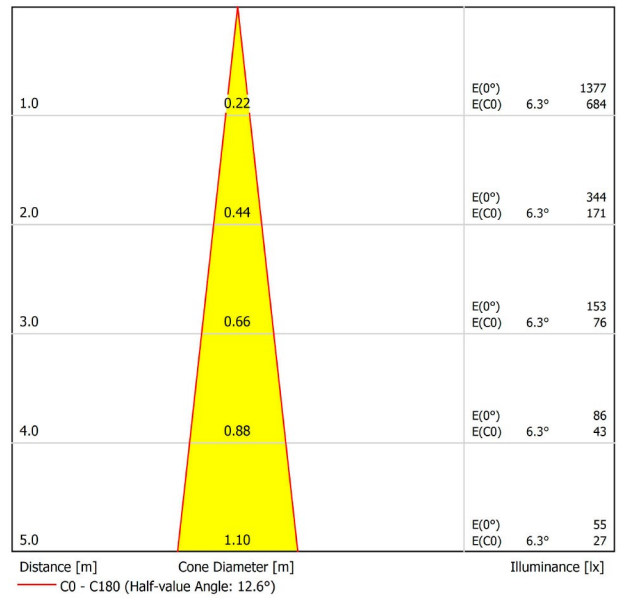

CONICAL DIAGRAM