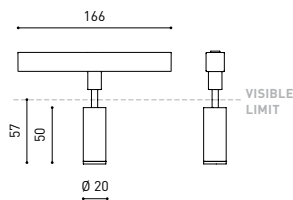

## DIMENSIONS

## ACCESSORIES

TRACK 48V OPTIONS

Name	FIT 20 48V 12° 3000K WT
Reference	A3440111WT
Color	Textured white
RAL	9016
Category	TRACKLIGHTS
<b>PRODUCT</b>	
Light source	LED
Gross luminous flux	150 Lm
Power	2,1 W
Power values of the system	2,21 W
Colour temperature	3000 K
Colour Rendering Index	CRI>90
Chromatic stability	Mac Adam Step 3
Light beam angle	12°
Lighting efficiency	87%
Efficacy	71 Lm/W
Current intensity	700 mA
Control through bluetooth	Please Consult
Driver	Included
Electrical insulation class	III
Voltage	48 Vdc
Energy efficiency	A+
LED lifespan	L80B10 (Tj=85°C) >50.000h
<b>LIGHTING INFORMATION</b>	
<b>OTHER DATA</b>	
Ingress Protection	IP20
Swivel angle	90°
Rotation angle	360°
Track type	Track 48V
Weight	90 g.
Packaged weight	135 g.
Packaging dimensions	190 × 145 × 24 mm.
Units per package	1
Materials	Aluminium / Polycarbonate

Fit 48V, is a spotlight for low voltage tracklight applications which is available in five sizes (ø50, ø35, ø35 double, ø20 and ø20 double). Cylindrical geometry and essential forms, it stands out for its minimalistic looking and its functionality as it can be orientated in any direction. The black perimeter around its mouth and its honeycomb accessory, highlights its anti-glare vocation.

### CABLE SECTION AND LENGTH BETWEEN TRACK 48V AND POWER SUPPLY

TRACK LENGTH (m)		10			20		29
CABLE LENGTH (m)		1	10	20	1	10	1
POWER (W)	CABLE SECTION (mm²)						
75W	0,75mm²	✓	✓	✓	✓	✓	✓
	1,5mm²	✓	✓	✓	✓	✓	✓
150W	0,75mm²	✓	X	X	✓	X	✓
	1,5mm²	✓	✓	X	✓	✓	✓