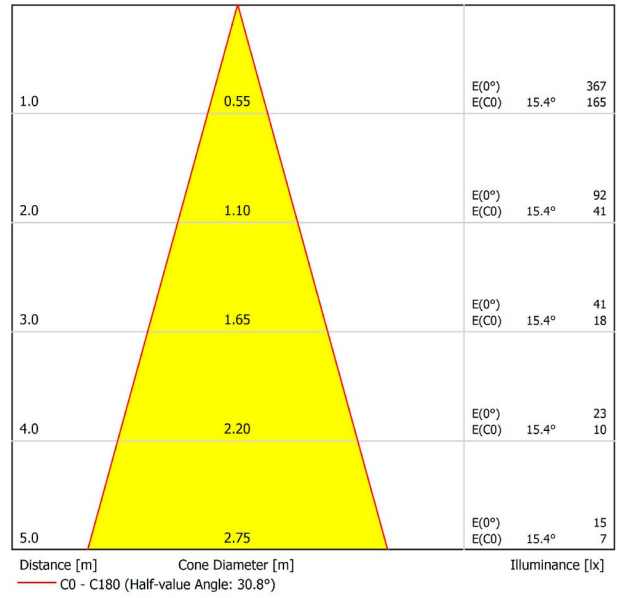

CONICAL DIAGRAM