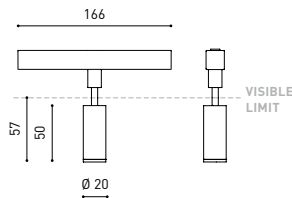

DIMENSIONS

ACCESSORIES

TRACK 48V OPTIONS

Name	FIT 20 48V 30° 2700K NT
Reference	A3440120NT
Color	Textured black
RAL	9005
Category	TRACKLIGHTS

LIGHTING INFORMATION

Light source	LED
Gross luminous flux	127 Lm
Power	2,1 W
Power values of the system	2,21 W
Colour temperature	2700 K
Colour Rendering Index	CRI>90
Chromatic stability	Mac Adam Step 3
Light beam angle	30°
Lighting efficiency	88%
Efficacy	60 Lm/W
Current intensity	700 mA
Control through bluetooth	Please Consult
Driver	Included
Electrical insulation class	III
Voltage	48 Vdc
Energy efficiency	A+
LED lifespan	L80B10 (Tj=85°C) >50.000h

OTHER DATA

Ingress Protection	IP20
Swivel angle	90°
Rotation angle	360°
Track type	Track 48V
Weight	90 g.
Packaged weight	135 g.
Packaging dimensions	190 × 145 × 24 mm.
Units per package	1
Materials	Aluminium / Polycarbonate

Fit 48V, is a spotlight for low voltage tracklight applications which is available in five sizes (ø50, ø35, ø35 double, ø20 and ø20 double). Cylindrical geometry and essential forms, it stands out for its minimalistic looking and its functionality as it can be orientated in any direction. The black perimeter around its mouth and its honeycomb accessory, highlights its anti-glare vocation.

CABLE SECTION AND LENGTH BETWEEN TRACK 48V AND POWER SUPPLY

TRACK LENGTH (m)		10			20		29
CABLE LENGTH (m)		1	10	20	1	10	1
POWER (W)	CABLE SECTION (mm ²)						
75W	0,75mm ²	✓	✓	✓	✓	✓	✓
	1,5mm ²	✓	✓	✓	✓	✓	✓
150W	0,75mm ²	✓	X	X	✓	X	✓
	1,5mm ²	✓	✓	X	✓	✓	✓