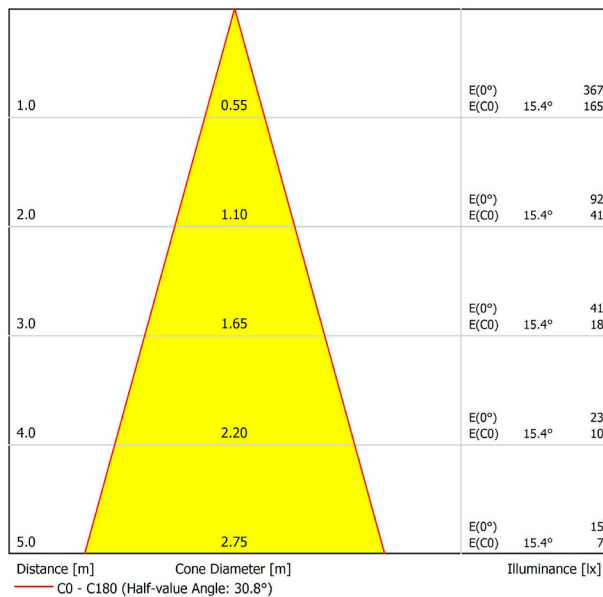

CONICAL DIAGRAM