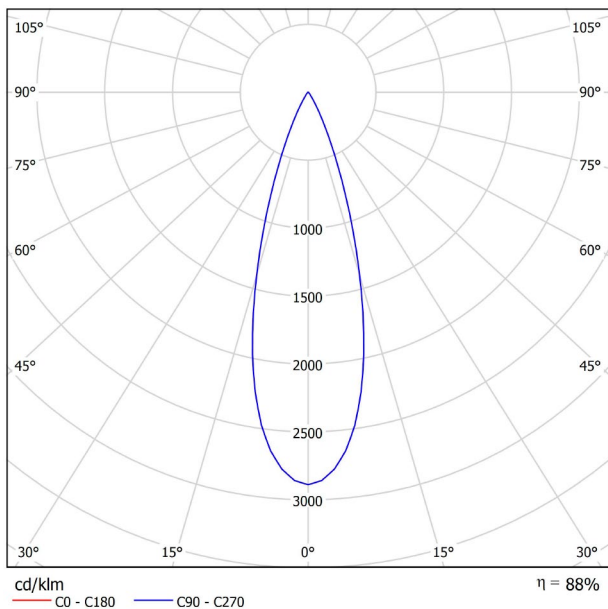

DIMENSIONS

ACCESSORIES

TRACK 48V OPTIONS

Name	FIT 20 48V 30° 2700K WT
Reference	A3440120WT
Color	Textured white
RAL	9016
Category	TRACKLIGHTS
PRODUCT	
Light source	LED
Gross luminous flux	127 Lm
Power	2,1 W
Power values of the system	2,21 W
Colour temperature	2700 K
Colour Rendering Index	CRI>90
Chromatic stability	Mac Adam Step 3
Light beam angle	30°
Lighting efficiency	88%
Efficacy	60 Lm/W
Current intensity	700 mA
Control through bluetooth	Please Consult
Driver	Included
Electrical insulation class	III
Voltage	48 Vdc
Energy efficiency	A+
LED lifespan	L80B10 (Tj=85°C) >50.000h
LIGHTING INFORMATION	
OTHER DATA	
Ingress Protection	IP20
Swivel angle	90°
Rotation angle	360°
Track type	Track 48V
Weight	90 g.
Packaged weight	135 g.
Packaging dimensions	190 × 145 × 24 mm.
Units per package	1
Materials	Aluminium / Polycarbonate

Fit 48V, is a spotlight for low voltage tracklight applications which is available in five sizes (ø50, ø35, ø35 double, ø20 and ø20 double). Cylindrical geometry and essential forms, it stands out for its minimalistic looking and its functionality as it can be orientated in any direction. The black perimeter around its mouth and its honeycomb accessory, highlights its anti-glare vocation.

POLAR DIAGRAM

CONICAL DIAGRAM

TRACK 48V TRIMLESS

ARKOSLIGHT®

TRACK 48V SURFACE

Available on request. Please consult.

TRACK 48V 1M	A338-01-00- N
TRACK 48V 2M	A338-02-00- N
TRACK 48V 3M	A338-03-00- N
TRACK 48V Corner 90° One Plane	A338-06-00- N
TRACK 48V Corner 90° Two Planes	A338-07-00- N

TRACK LENGTH (m)		10			20		29
CABLE LENGTH (m)		1	10	20	1	10	1
POWER (W)	CABLE SECTION (mm ²)						
75W	0,75mm ²	✓	✓	✓	✓	✓	✓
	1,5mm ²	✓	✓	✓	✓	✓	✓
150W	0,75mm ²	✓	X	X	✓	X	✓
	1,5mm ²	✓	✓	X	✓	✓	✓

COLOUR | N ■ RAL 9005 |