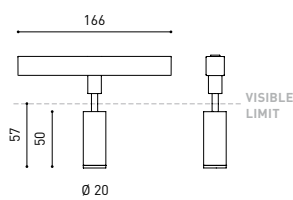

DIMENSIONS

ACCESSORIES

TRACK 48V OPTIONS

Name	FIT 20 48V 30° 2700K WT
Reference	A3440120WT
Color	Textured white
RAL	9016
Category	TRACKLIGHTS
PRODUCT	
Light source	LED
Gross luminous flux	127 Lm
Power	2,1 W
Power values of the system	2,21 W
Colour temperature	2700 K
Colour Rendering Index	CRI>90
Chromatic stability	Mac Adam Step 3
Light beam angle	30°
Lighting efficiency	88%
Efficacy	60 Lm/W
Current intensity	700 mA
Control through bluetooth	Please Consult
Driver	Included
Electrical insulation class	III
Voltage	48 Vdc
Energy efficiency	A+
LED lifespan	L80B10 (Tj=85°C) >50.000h
LIGHTING INFORMATION	
OTHER DATA	
Ingress Protection	IP20
Swivel angle	90°
Rotation angle	360°
Track type	Track 48V
Weight	90 g.
Packaged weight	135 g.
Packaging dimensions	190 × 145 × 24 mm.
Units per package	1
Materials	Aluminium / Polycarbonate

Fit 48V, is a spotlight for low voltage tracklight applications which is available in five sizes (ø50, ø35, ø35 double, ø20 and ø20 double). Cylindrical geometry and essential forms, it stands out for its minimalistic looking and its functionality as it can be orientated in any direction. The black perimeter around its mouth and its honeycomb accessory, highlights its anti-glare vocation.

		P	I	D
CONSTANT VOLTAGE LED POWER SUPPLY	0434-01-21	75W	48V	180 x 52 x 30mm
	0434-01-22	150W	48V	240 x 60 x 49mm
	0434-01-19	75W	48V	235 x 100 x 31mm
	0434-01-20	150W	48V	235 x 100 x 31mm

CABLE SECTION AND LENGTH BETWEEN TRACK 48V AND POWER SUPPLY

TRACK LENGTH (m)		10			20		29
CABLE LENGTH (m)		1	10	20	1	10	1
POWER (W)	CABLE SECTION (mm ²)						
75W	0,75mm ²	✓	✓	✓	✓	✓	✓
	1,5mm ²	✓	✓	✓	✓	✓	✓
150W	0,75mm ²	✓	X	X	✓	X	✓
	1,5mm ²	✓	✓	X	✓	✓	✓

COLOUR | N ■ RAL 9005 |