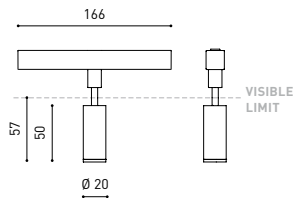

## DIMENSIONS

## OTHER DATA

Ingress Protection	IP20
Swivel angle	90°
Rotation angle	360°
Track type	Track 48V
Weight	90 g.
Packaged weight	135 g.
Packaging dimensions	190 × 145 × 24 mm.
Units per package	1
Materials	Aluminium / Polycarbonate