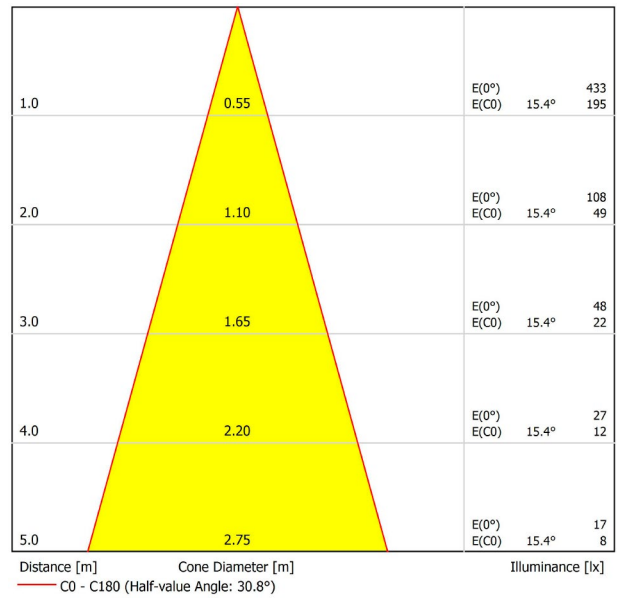

CONICAL DIAGRAM