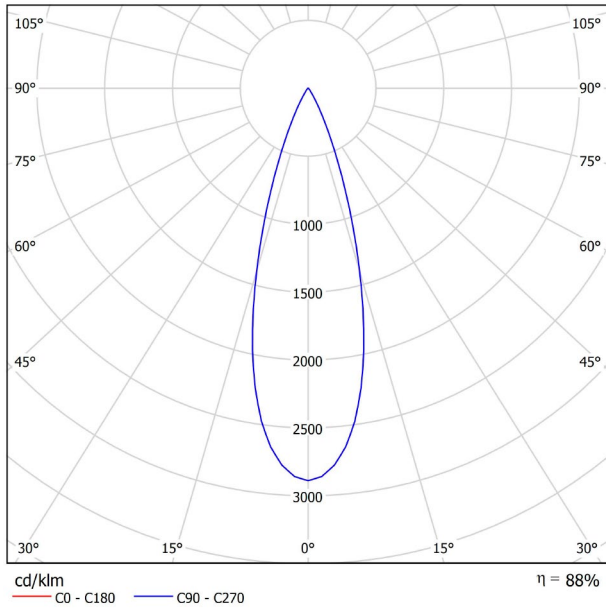

DIMENSIONS

ACCESSORIES

TRACK 48V OPTIONS

Name	FIT 20 48V 30° 3000K WT
Reference	A3440121WT
Color	Textured white
RAL	9016
Category	TRACKLIGHTS
PRODUCT	
Light source	LED
Gross luminous flux	150 Lm
Power	2,1 W
Power values of the system	2,21 W
Colour temperature	3000 K
Colour Rendering Index	CRI>90
Chromatic stability	Mac Adam Step 3
Light beam angle	30°
Lighting efficiency	88%
Efficacy	71 Lm/W
Current intensity	700 mA
Control through bluetooth	Please Consult
Driver	Included
Electrical insulation class	III
Voltage	48 Vdc
Energy efficiency	A+
LED lifespan	L80B10 (Tj=85°C) >50.000h
LIGHTING INFORMATION	
OTHER DATA	
Ingress Protection	IP20
Swivel angle	90°
Rotation angle	360°
Track type	Track 48V
Weight	90 g.
Packaged weight	135 g.
Packaging dimensions	190 × 145 × 24 mm.
Units per package	1
Materials	Aluminium / Polycarbonate

Fit 48V, is a spotlight for low voltage tracklight applications which is available in five sizes (ø50, ø35, ø35 double, ø20 and ø20 double). Cylindrical geometry and essential forms, it stands out for its minimalistic looking and its functionality as it can be orientated in any direction. The black perimeter around its mouth and its honeycomb accessory, highlights its anti-glare vocation.

POLAR DIAGRAM

CONICAL DIAGRAM

TRACK 48V TRIMLESS

ARKOSLIGHT®

TRACK 48V SURFACE

Available on request. Please consult.

TRACK 48V 1M	A338-01-00- N
TRACK 48V 2M	A338-02-00- N
TRACK 48V 3M	A338-03-00- N
TRACK 48V Corner 90° One Plane	A338-06-00- N
TRACK 48V Corner 90° Two Planes	A338-07-00- N