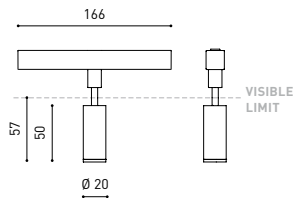

DIMENSIONS

ACCESSORIES

TRACK 48V OPTIONS

Name	FIT 20 48V 30° 3000K WT
Reference	A3440121WT
Color	Textured white
RAL	9016
Category	TRACKLIGHTS
PRODUCT	
Light source	LED
Gross luminous flux	150 Lm
Power	2,1 W
Power values of the system	2,21 W
Colour temperature	3000 K
Colour Rendering Index	CRI>90
Chromatic stability	Mac Adam Step 3
Light beam angle	30°
Lighting efficiency	88%
Efficacy	71 Lm/W
Current intensity	700 mA
Control through bluetooth	Please Consult
Driver	Included
Electrical insulation class	III
Voltage	48 Vdc
Energy efficiency	A+
LED lifespan	L80B10 (Tj=85°C) >50.000h
LIGHTING INFORMATION	
OTHER DATA	
Ingress Protection	IP20
Swivel angle	90°
Rotation angle	360°
Track type	Track 48V
Weight	90 g.
Packaged weight	135 g.
Packaging dimensions	190 × 145 × 24 mm.
Units per package	1
Materials	Aluminium / Polycarbonate

Fit 48V, is a spotlight for low voltage tracklight applications which is available in five sizes (ø50, ø35, ø35 double, ø20 and ø20 double). Cylindrical geometry and essential forms, it stands out for its minimalistic looking and its functionality as it can be orientated in any direction. The black perimeter around its mouth and its honeycomb accessory, highlights its anti-glare vocation.

		P	I	D	
CONSTANT VOLTAGE LED POWER SUPPLY	 NO DIM	0434-01-21	75W	48V	180 x 52 x 30mm
		0434-01-22	150W	48V	240 x 60 x 49mm
	 DALI	0434-01-19	75W	48V	235 x 100 x 31mm
		0434-01-20	150W	48V	235 x 100 x 31mm

CABLE SECTION AND LENGTH BETWEEN TRACK 48V AND POWER SUPPLY

TRACK LENGTH (m)		10			20		29
CABLE LENGTH (m)		1	10	20	1	10	1
POWER (W)	CABLE SECTION (mm²)						
75W	0,75mm²	✓	✓	✓	✓	✓	✓
	1,5mm²	✓	✓	✓	✓	✓	✓
150W	0,75mm²	✓	X	X	✓	X	✓
	1,5mm²	✓	✓	X	✓	✓	✓