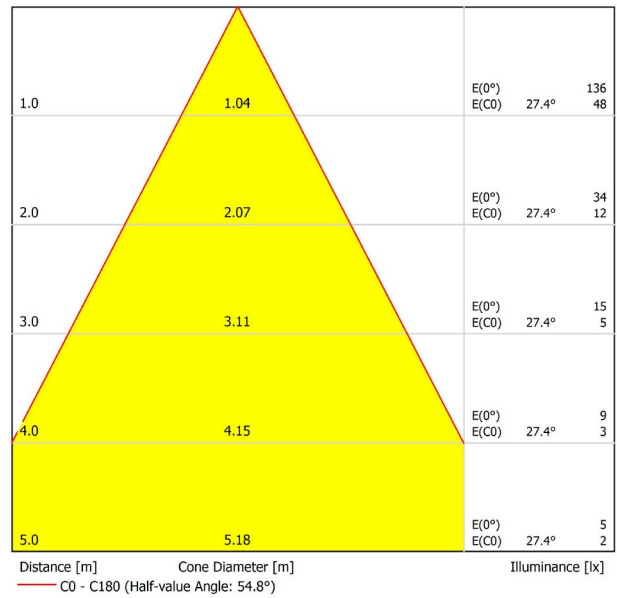

CONICAL DIAGRAM