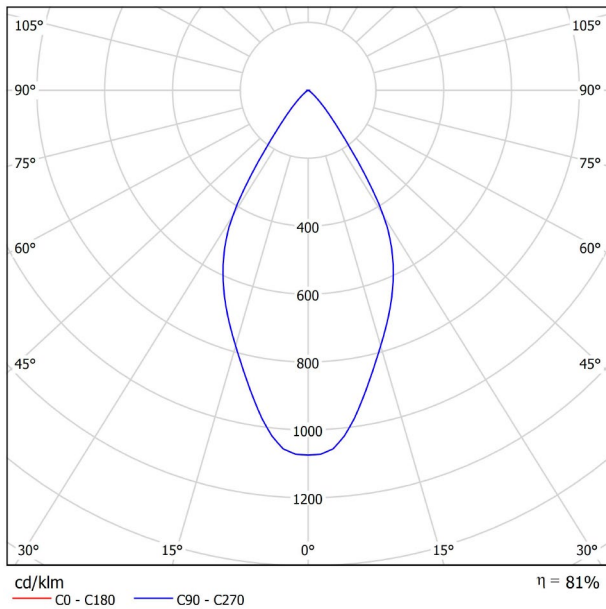

DIMENSIONS

ACCESSORIES

TRACK 48V OPTIONS

| | |
|-----------------------------|---------------------------|
| Name | FIT 20 48V 54° 2700K NT |
| Reference | A3440130NT |
| Color | Textured black |
| RAL | 9005 |
| Category | TRACKLIGHTS |
| PRODUCT | |
| Light source | LED |
| Gross luminous flux | 127 Lm |
| Power | 2,1 W |
| Power values of the system | 2,21 W |
| Colour temperature | 2700 K |
| Colour Rendering Index | CRI>90 |
| Chromatic stability | Mac Adam Step 3 |
| Light beam angle | 54° |
| Lighting efficiency | 81% |
| Efficacy | 60 Lm/W |
| Current intensity | 700 mA |
| Control through bluetooth | Please Consult |
| Driver | Included |
| Electrical insulation class | III |
| Voltage | 48 Vdc |
| Energy efficiency | A+ |
| LED lifespan | L80B10 (Tj=85°C) >50.000h |
| LIGHTING INFORMATION | |
| OTHER DATA | |
| Ingress Protection | IP20 |
| Swivel angle | 90° |
| Rotation angle | 360° |
| Track type | Track 48V |
| Weight | 90 g. |
| Packaged weight | 135 g. |
| Packaging dimensions | 190 × 145 × 24 mm. |
| Units per package | 1 |
| Materials | Aluminium / Polycarbonate |

Fit 48V, is a spotlight for low voltage tracklight applications which is available in five sizes (ø50, ø35, ø35 double, ø20 and ø20 double). Cylindrical geometry and essential forms, it stands out for its minimalistic looking and its functionality as it can be orientated in any direction. The black perimeter around its mouth and its honeycomb accessory, highlights its anti-glare vocation.

POLAR DIAGRAM

CONICAL DIAGRAM

TRACK 48V TRIMLESS

ARKOSLIGHT®

TRACK 48V SURFACE

Available on request. Please consult.

| | |
|---------------------------------|-----------------|
| TRACK 48V 1M | A338-01-00- N |
| TRACK 48V 2M | A338-02-00- N |
| TRACK 48V 3M | A338-03-00- N |
| TRACK 48V Corner 90° One Plane | A338-06-00- N |
| TRACK 48V Corner 90° Two Planes | A338-07-00- N |