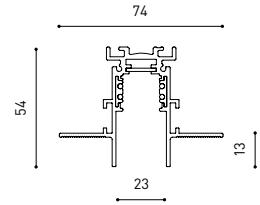

TRACK 48V TRIMLESS

ARKOSLIGHT®

TRACK 48V SURFACE

Available on request. Please consult.

TRACK 48V 1M	A338-01-00- | N |
TRACK 48V 2M	A338-02-00- | N |
TRACK 48V 3M	A338-03-00- | N |
TRACK 48V Corner 90° One Plane	A338-06-00- | N |
TRACK 48V Corner 90° Two Planes	A338-07-00- | N |